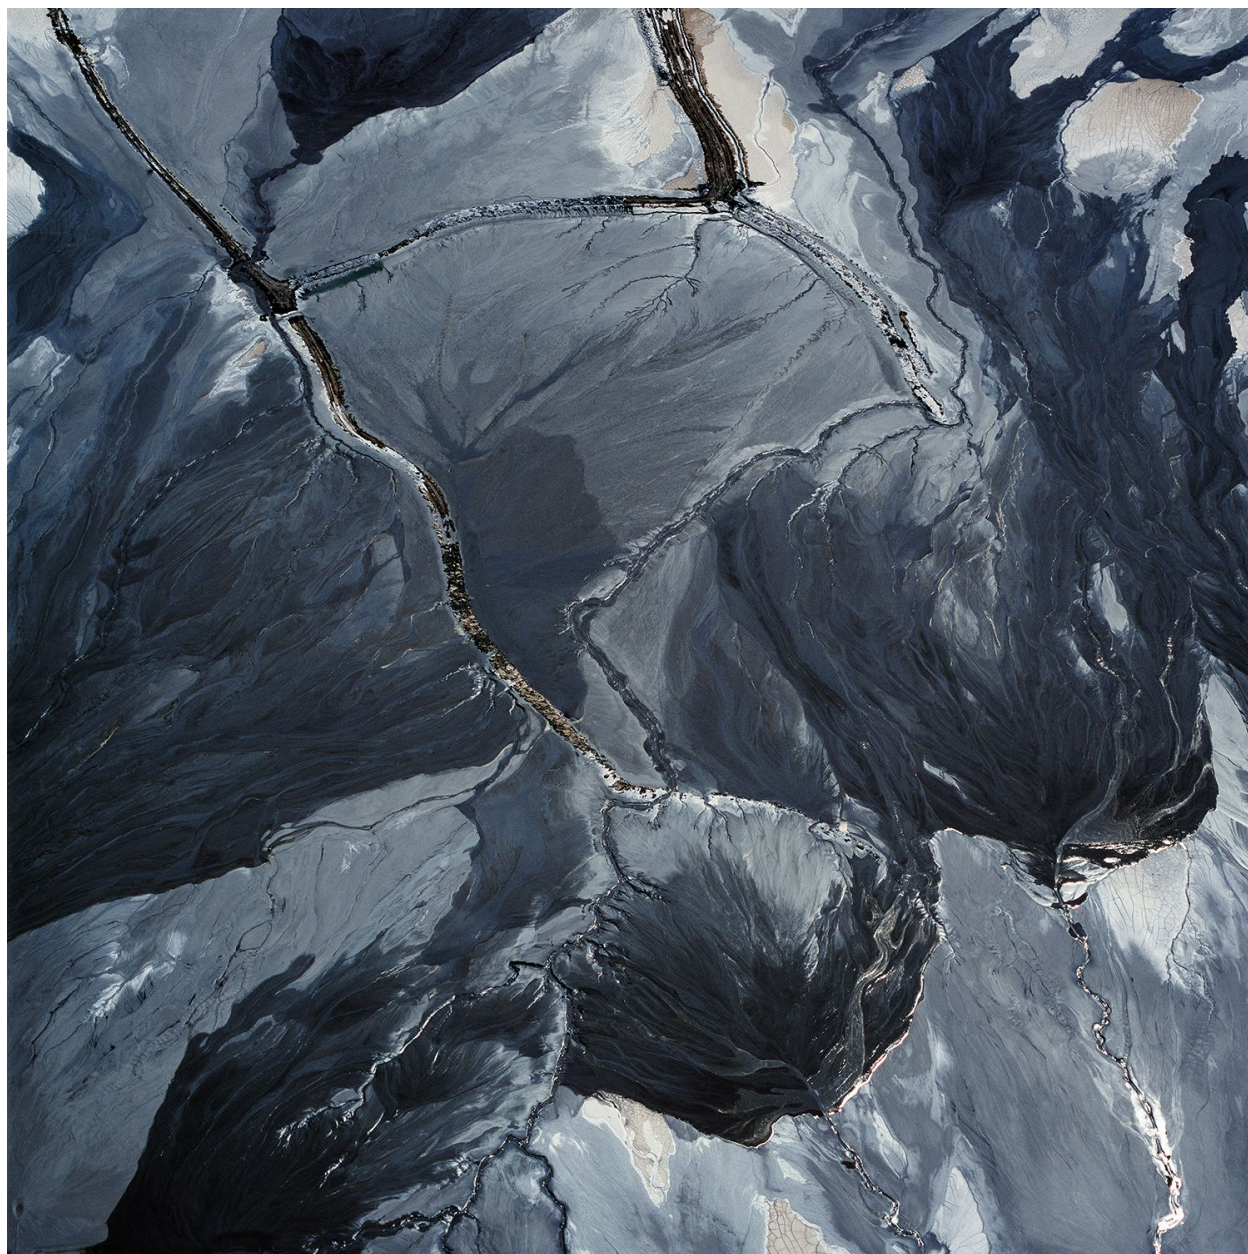

ROBISCHON

DAVID MAISEL, *DESOLATION DESERT: TAILINGS POND 3, Minera Centinela
Copper Mine, Antofagasta Region, Atacama Desert, Chile Ed. 6*
archival pigment print mounted on Dibond, 48 x 48 in. (121.9 x 121.9 cm)
DML014