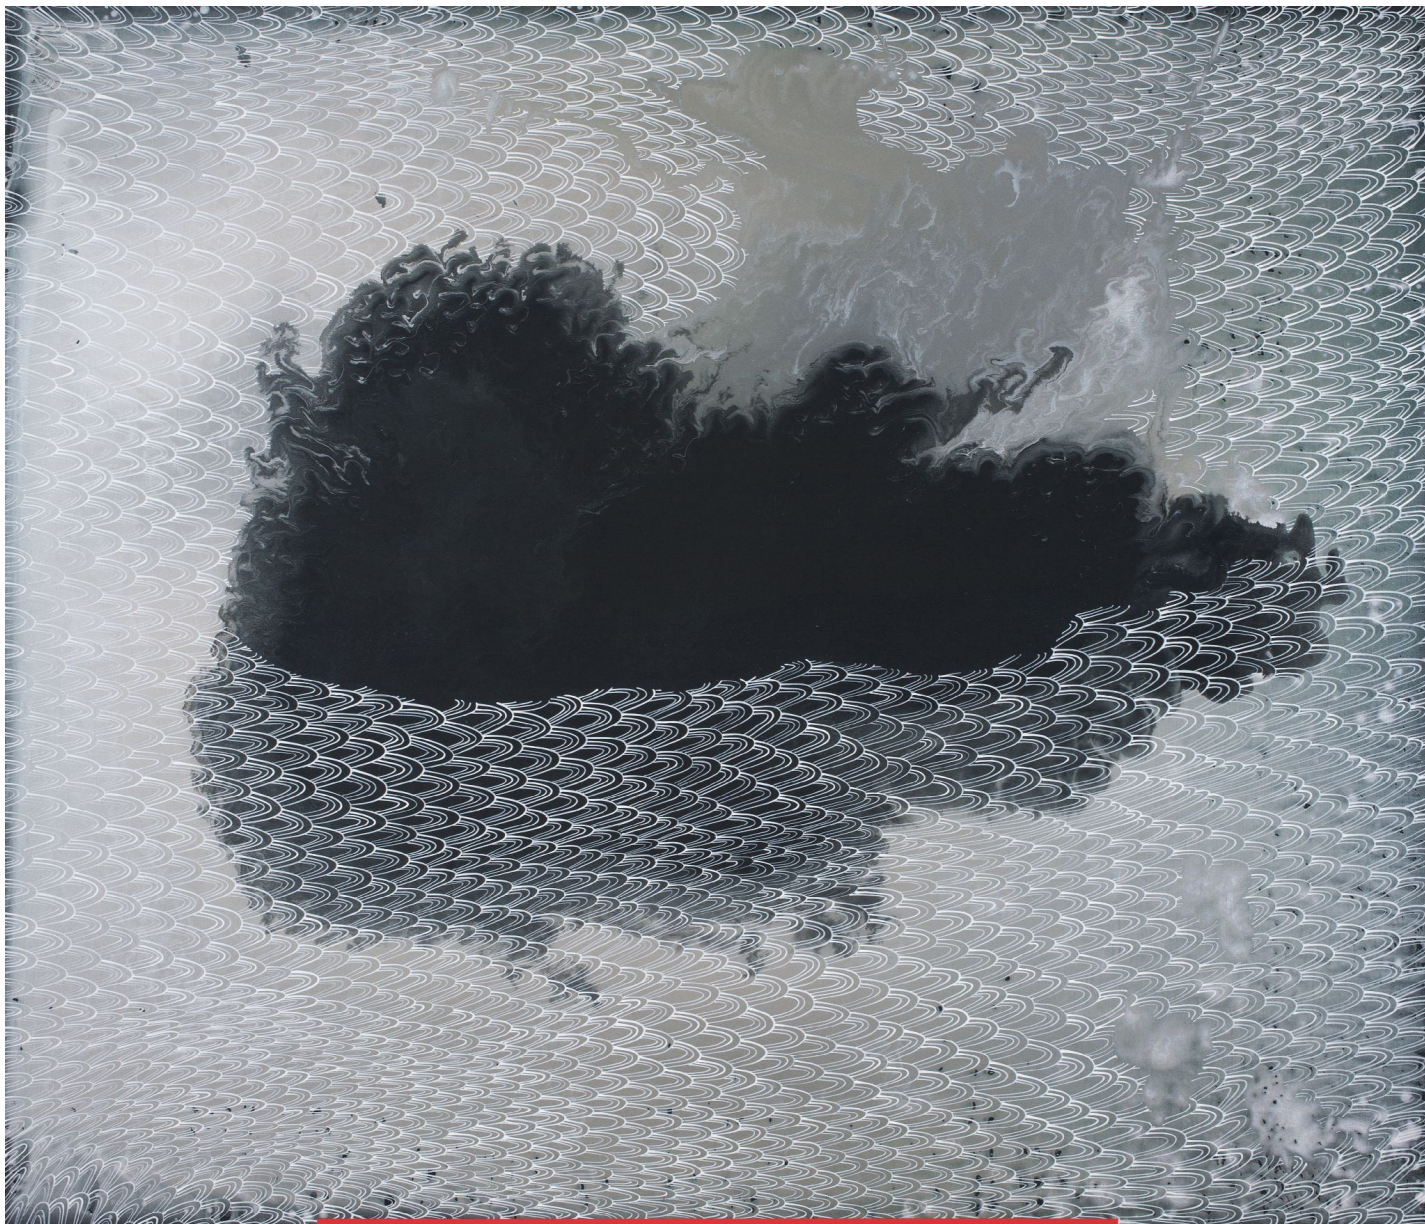

ROBISCHON

BARBARA TAKENAGA, *BLACK SHAPE/RED LINE*
acrylic on linen, 36 x 42 in. (91.4 x 106.7 cm)
TAK004