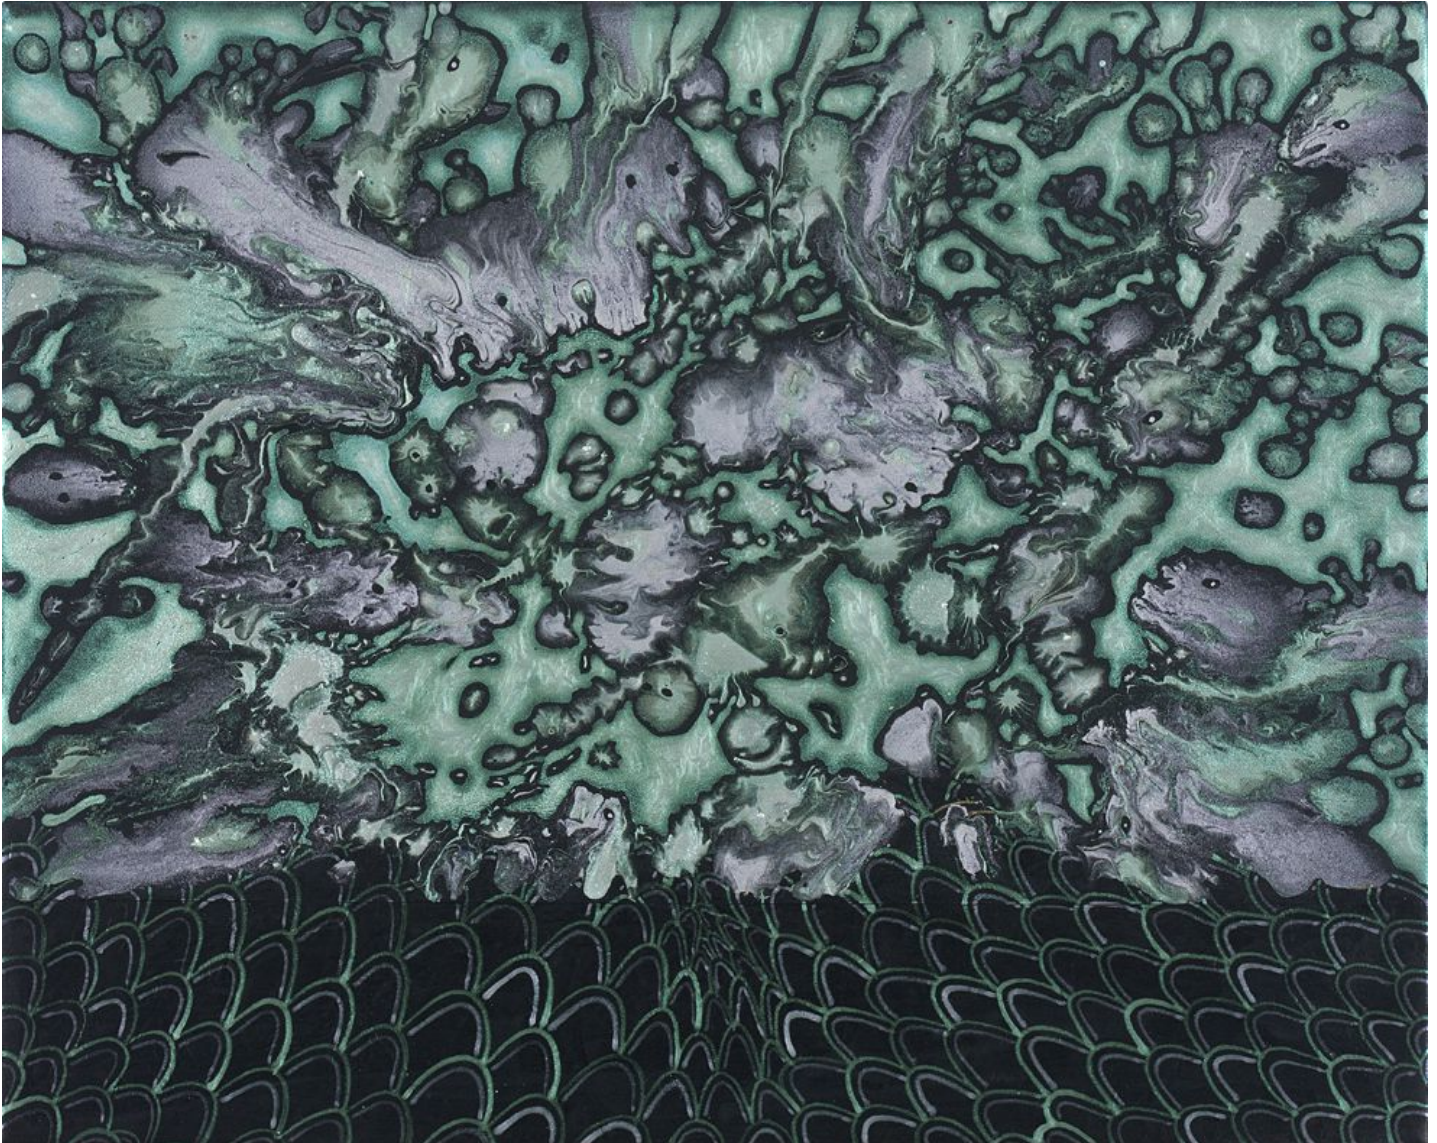

# ROBISCHON

BARBARA TAKENAGA, *CLOUD FACES*  
acrylic on canvas over wood panel, 8 x 10 in. (20.3 x 25.4 cm)  
TAK016