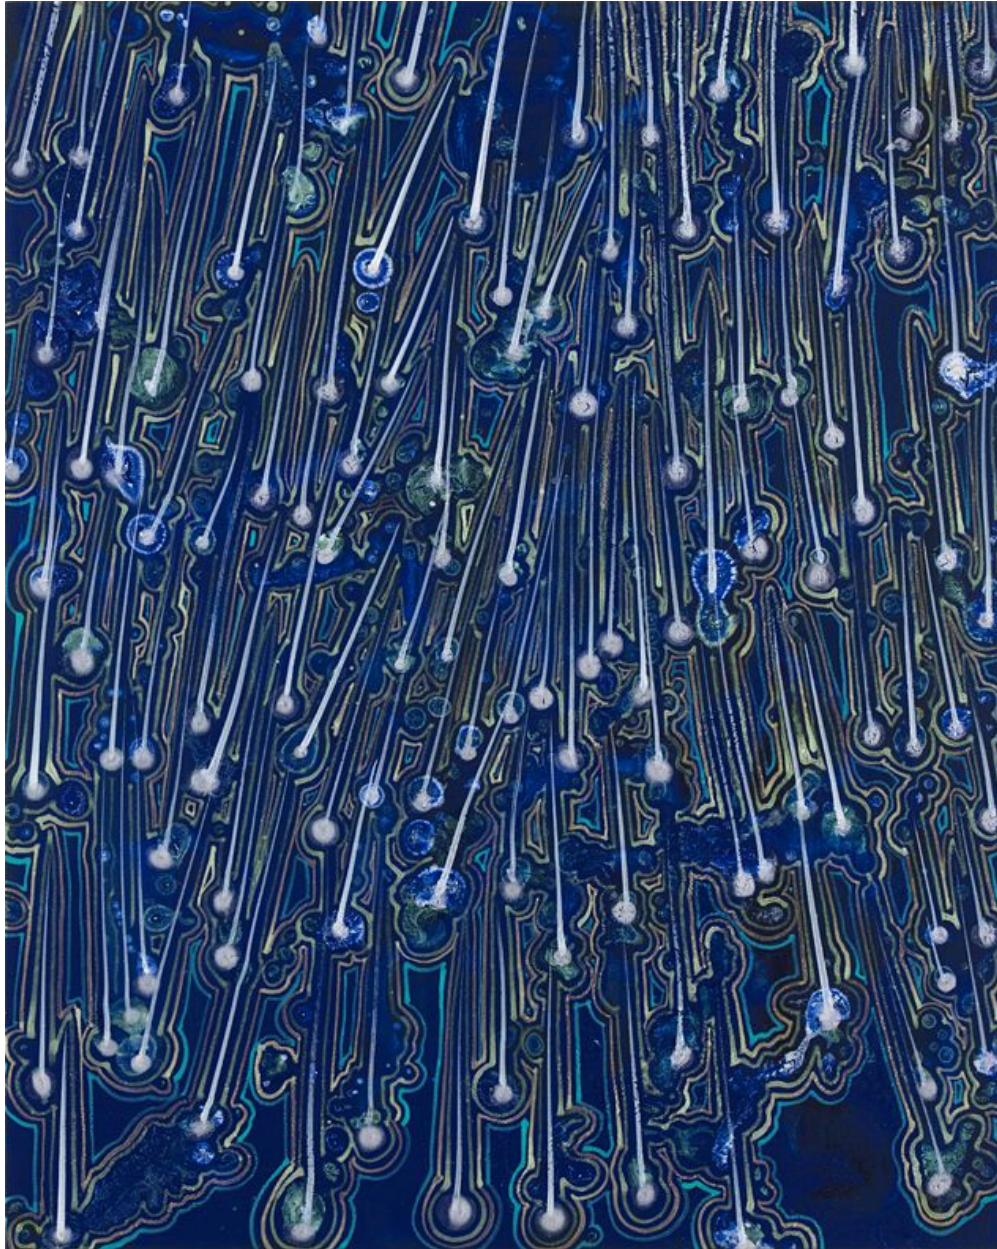

ROBISCHON

BARBARA TAKENAGA, *SMALL BLUE DOWN*
acrylic on wood panel, 10 x 8 in. (25.4 x 20.3 cm)
TAK019