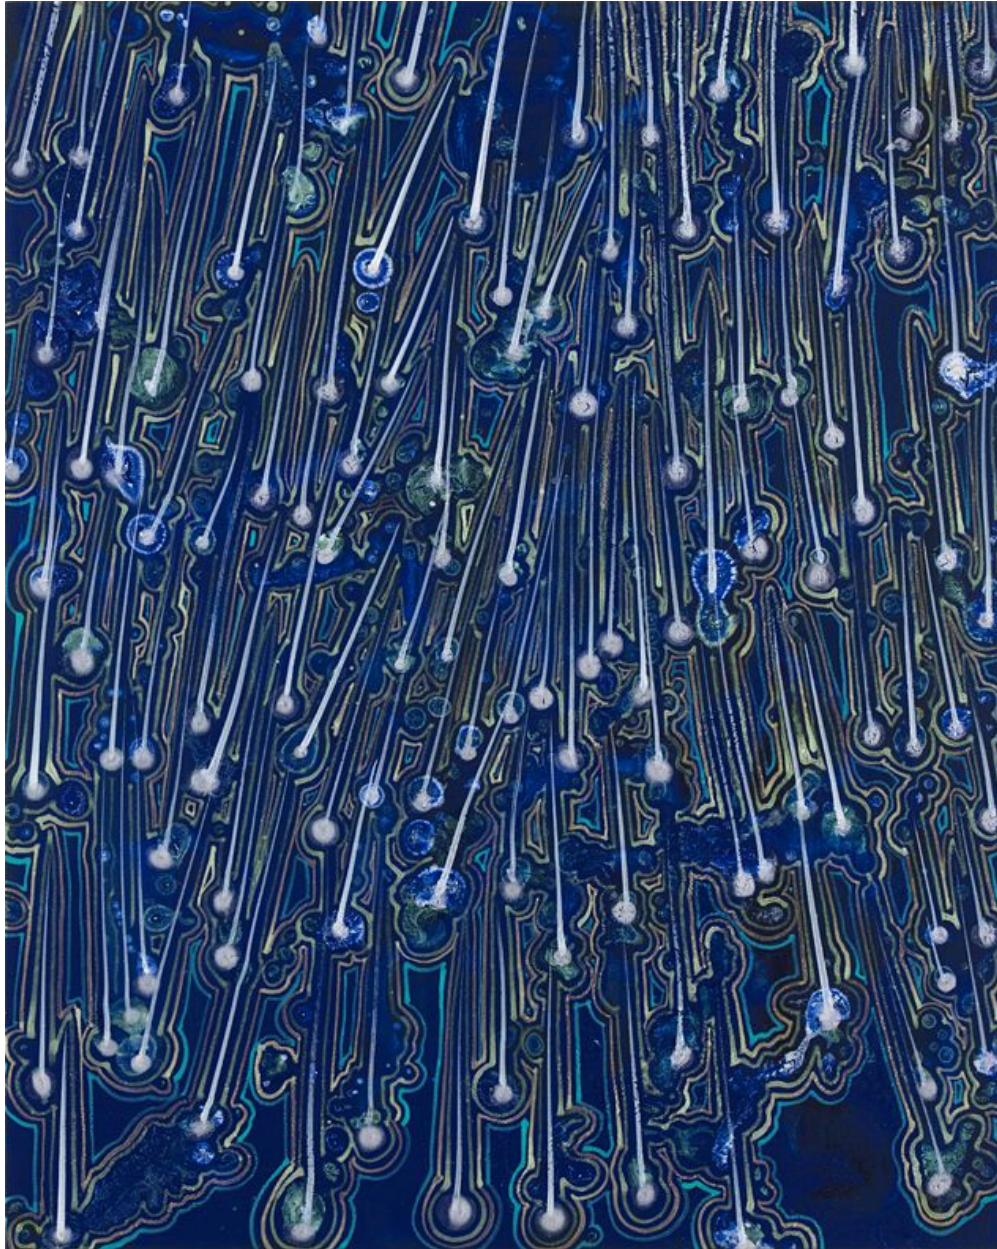

# ROBISCHON

BARBARA TAKENAGA, *SMALL BLUE DOWN*  
acrylic on wood panel, 10 x 8 in. (25.4 x 20.3 cm)  
TAK019