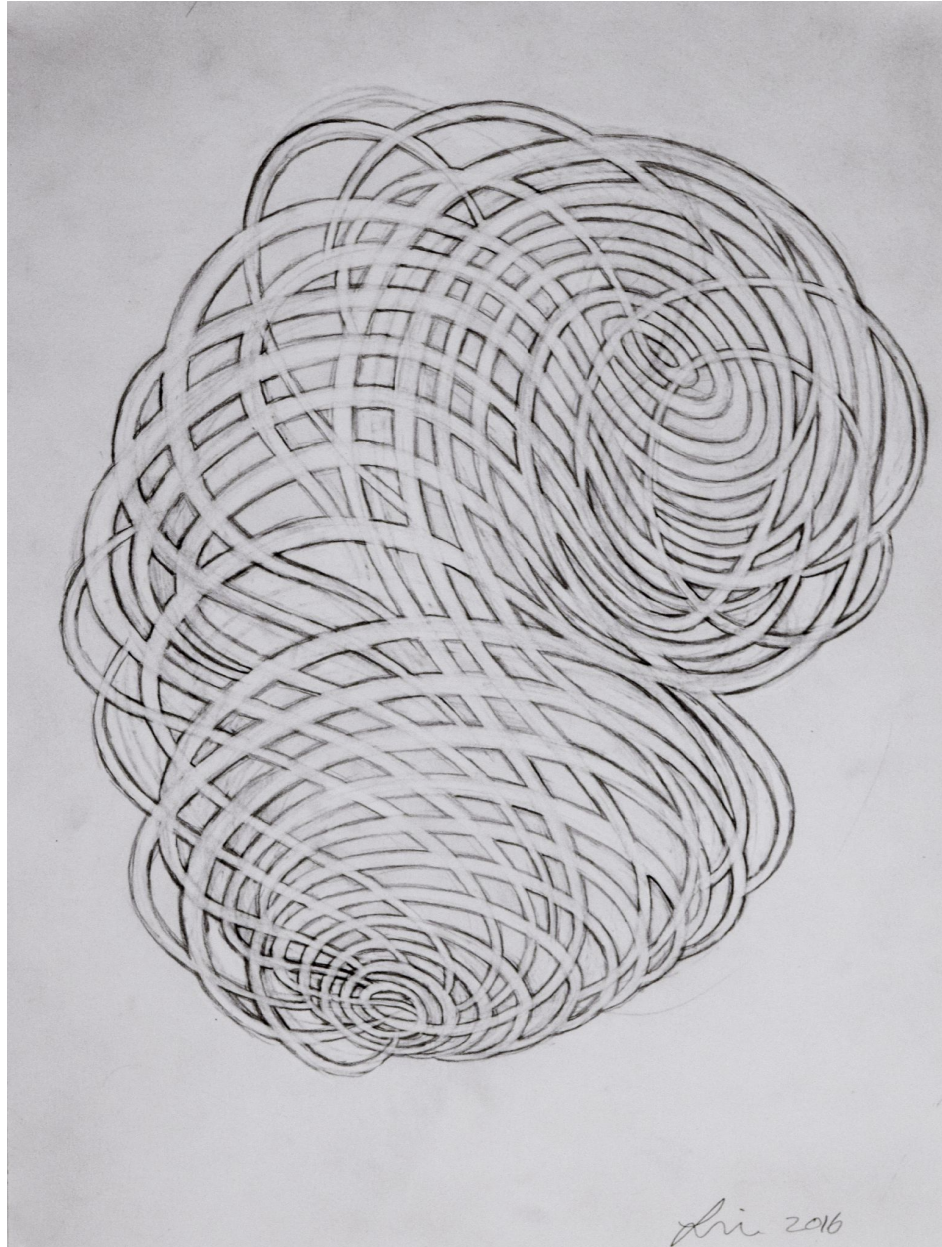

# ROBISCHON

LINDA FLEMING, *GOUACHE WALL DRAWING*  
Graphite on Paper, 12 x 9 in. (30.5 x 22.9 cm)  
FLE062