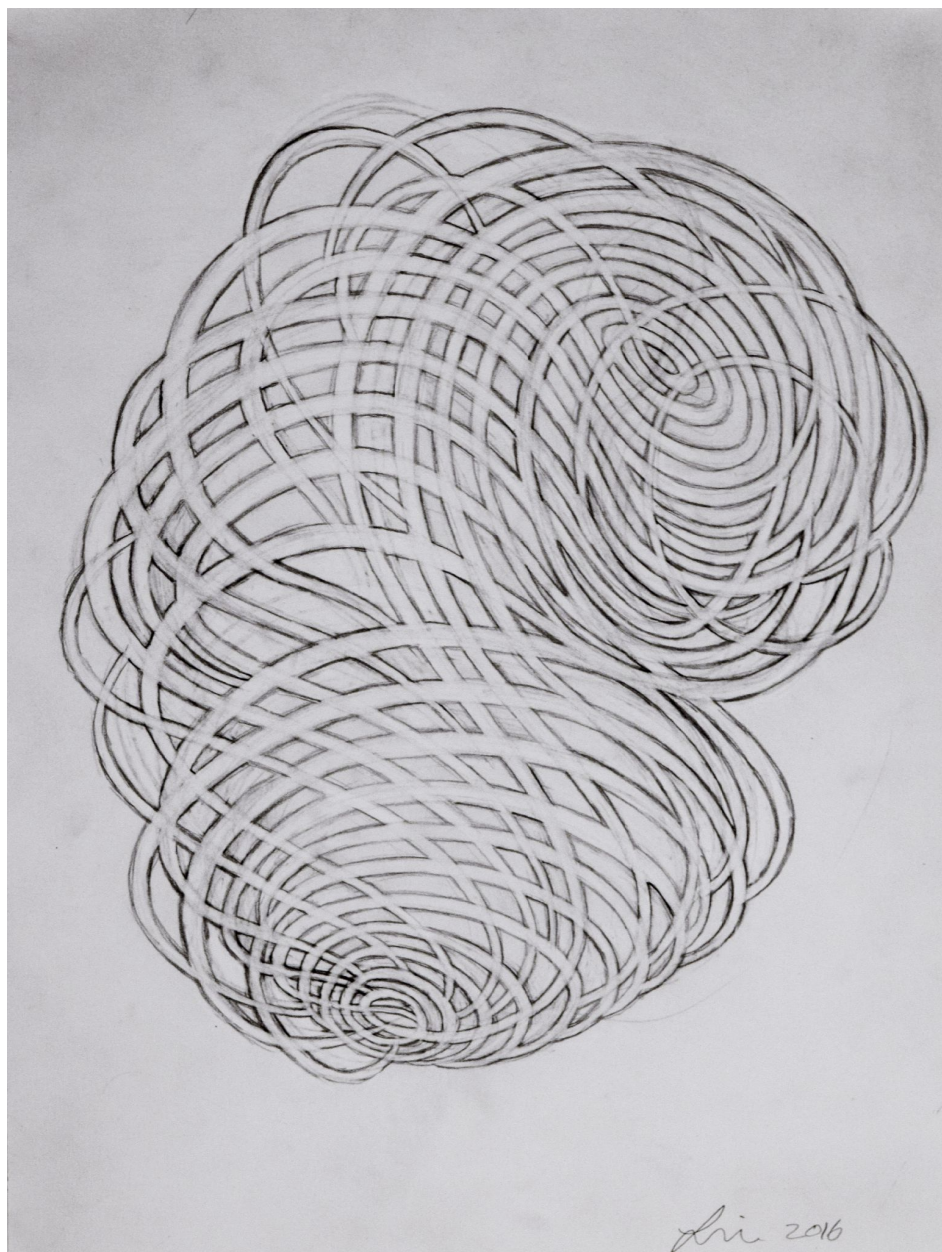

ROBISCHON

LINDA FLEMING, *GOUACHE WALL DRAWING*
Graphite on Paper, 12 x 9 in. (30.5 x 22.9 cm)
FLE062