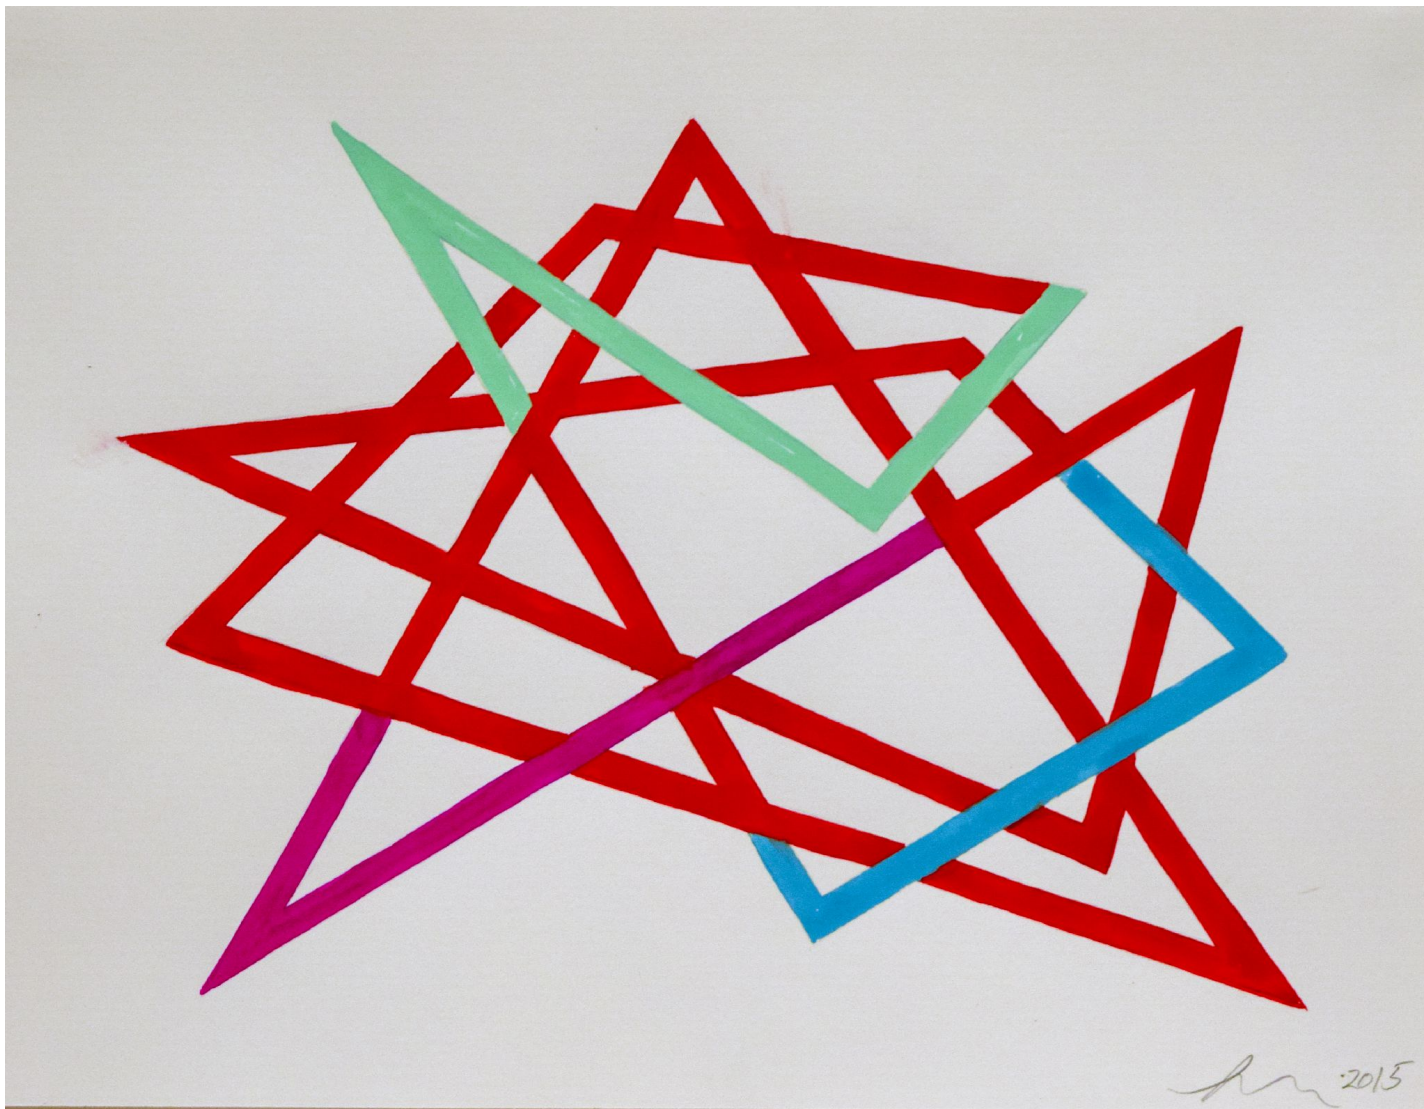

ROBISCHON

LINDA FLEMING, *GOUACHE WALL DRAWING*
graphite and gouache on paper, 9 x 12 in. (22.9 x 30.5 cm)
FLE063