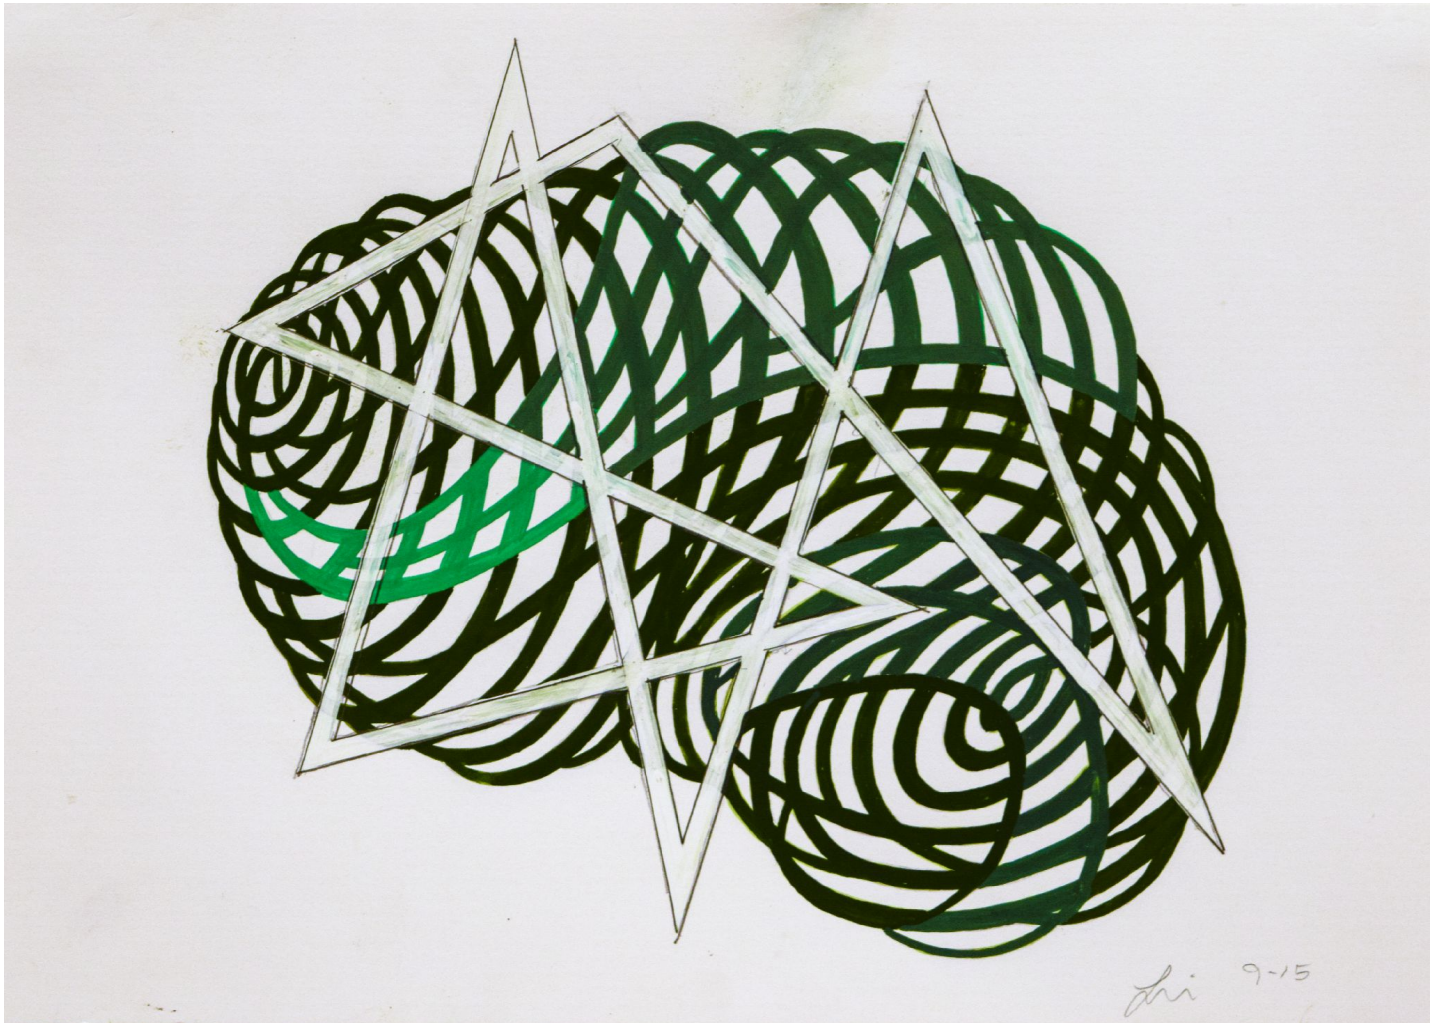

ROBISCHON

LINDA FLEMING, *GOUACHE WALL DRAWING*
graphite and gouache on paper, 9 x 12 in. (22.9 x 30.5 cm)
FLE067