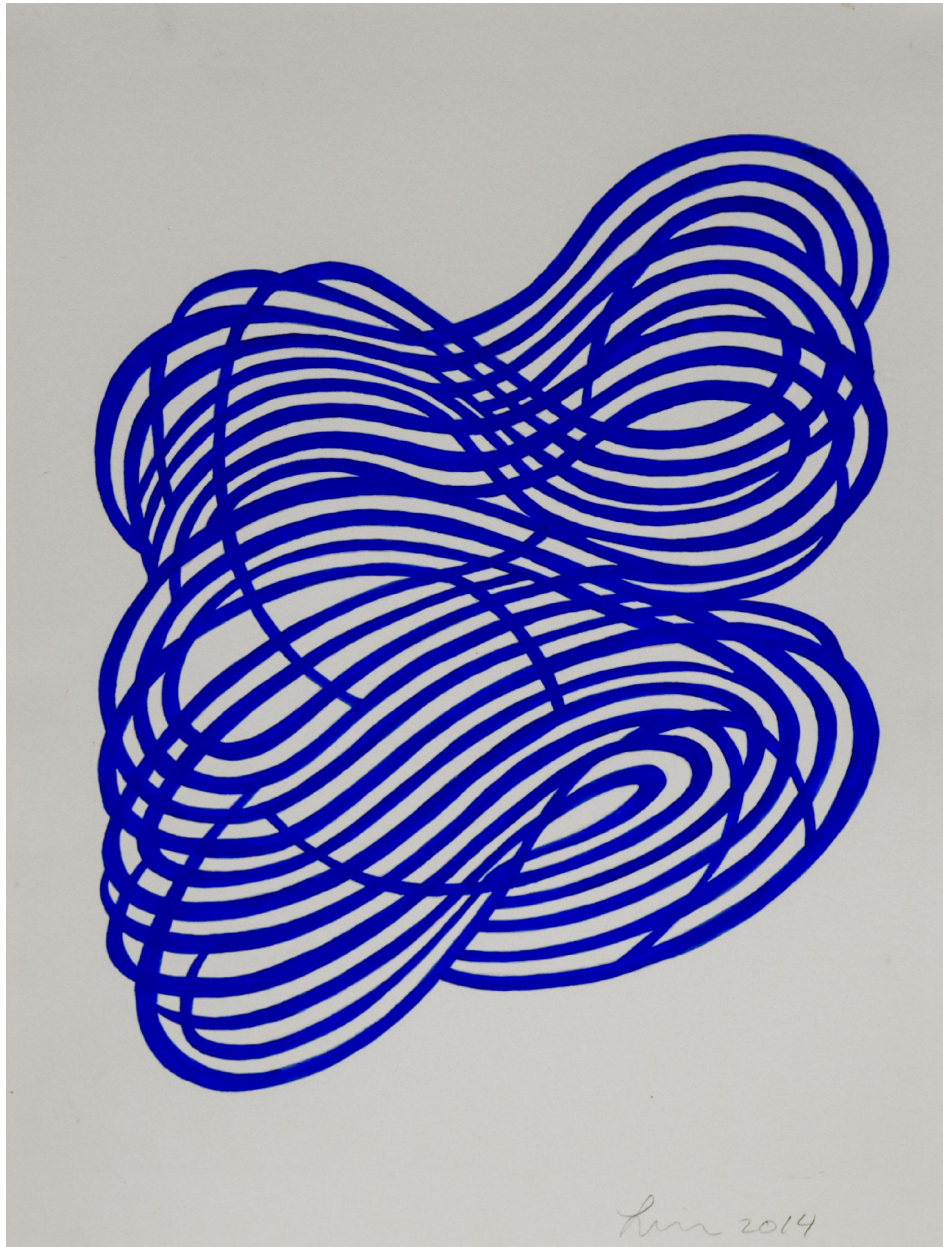

# ROBISCHON

LINDA FLEMING, *GOUACHE WALL DRAWING*  
graphite and gouache on paper, 12 x 9 in. (30.5 x 22.9 cm)  
FLE072