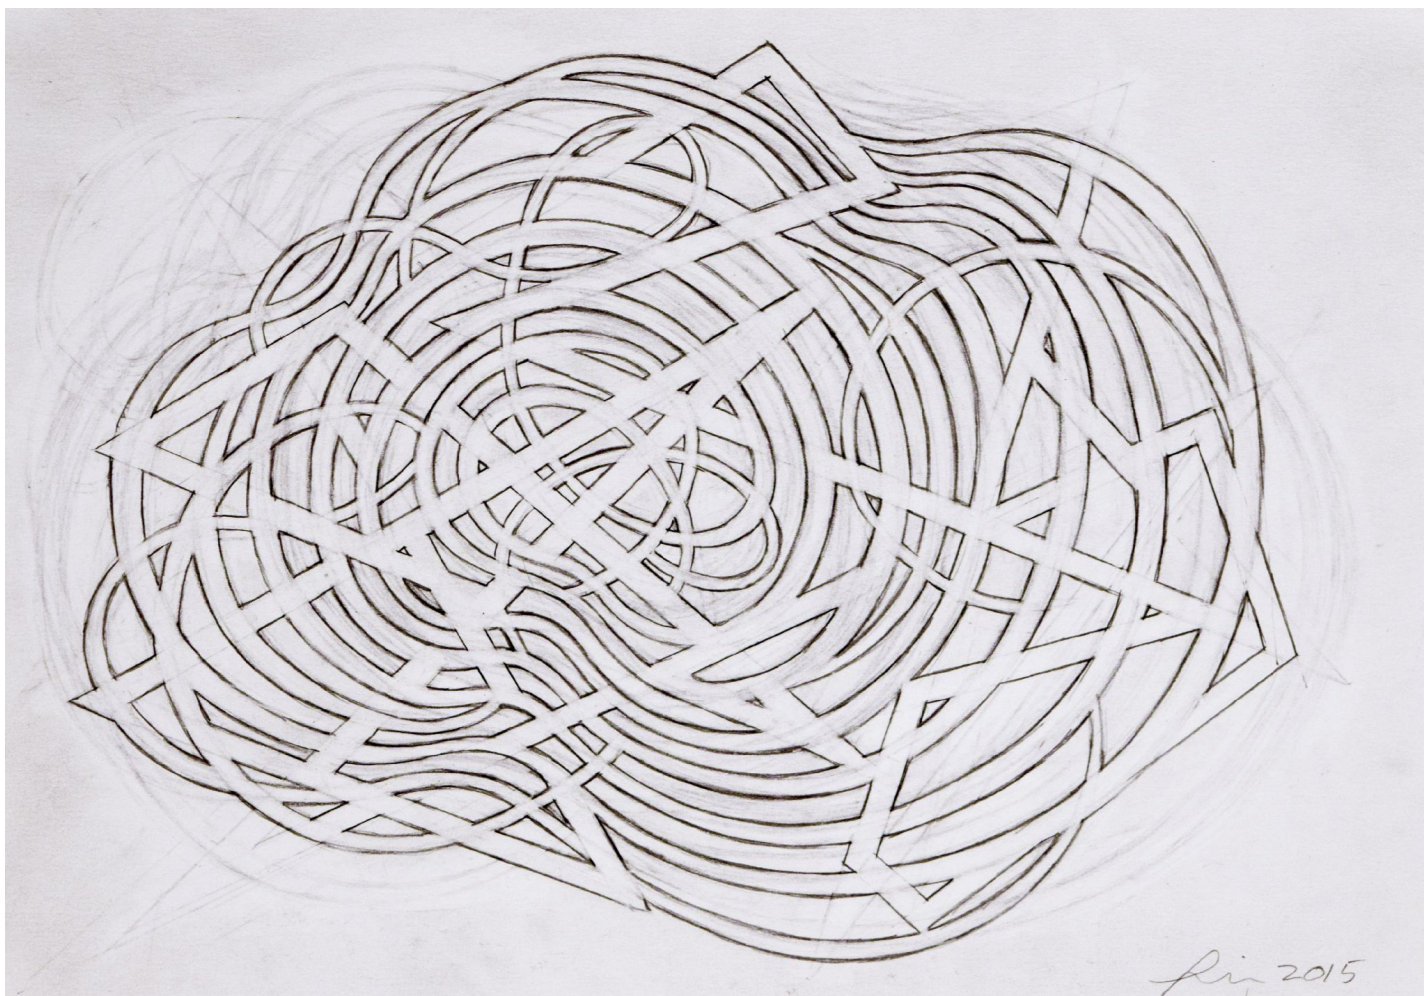

# ROBISCHON

LINDA FLEMING, *GOUACHE WALL DRAWING*  
Graphite on Paper, 9 x 12 in. (22.9 x 30.5 cm)  
FLE074