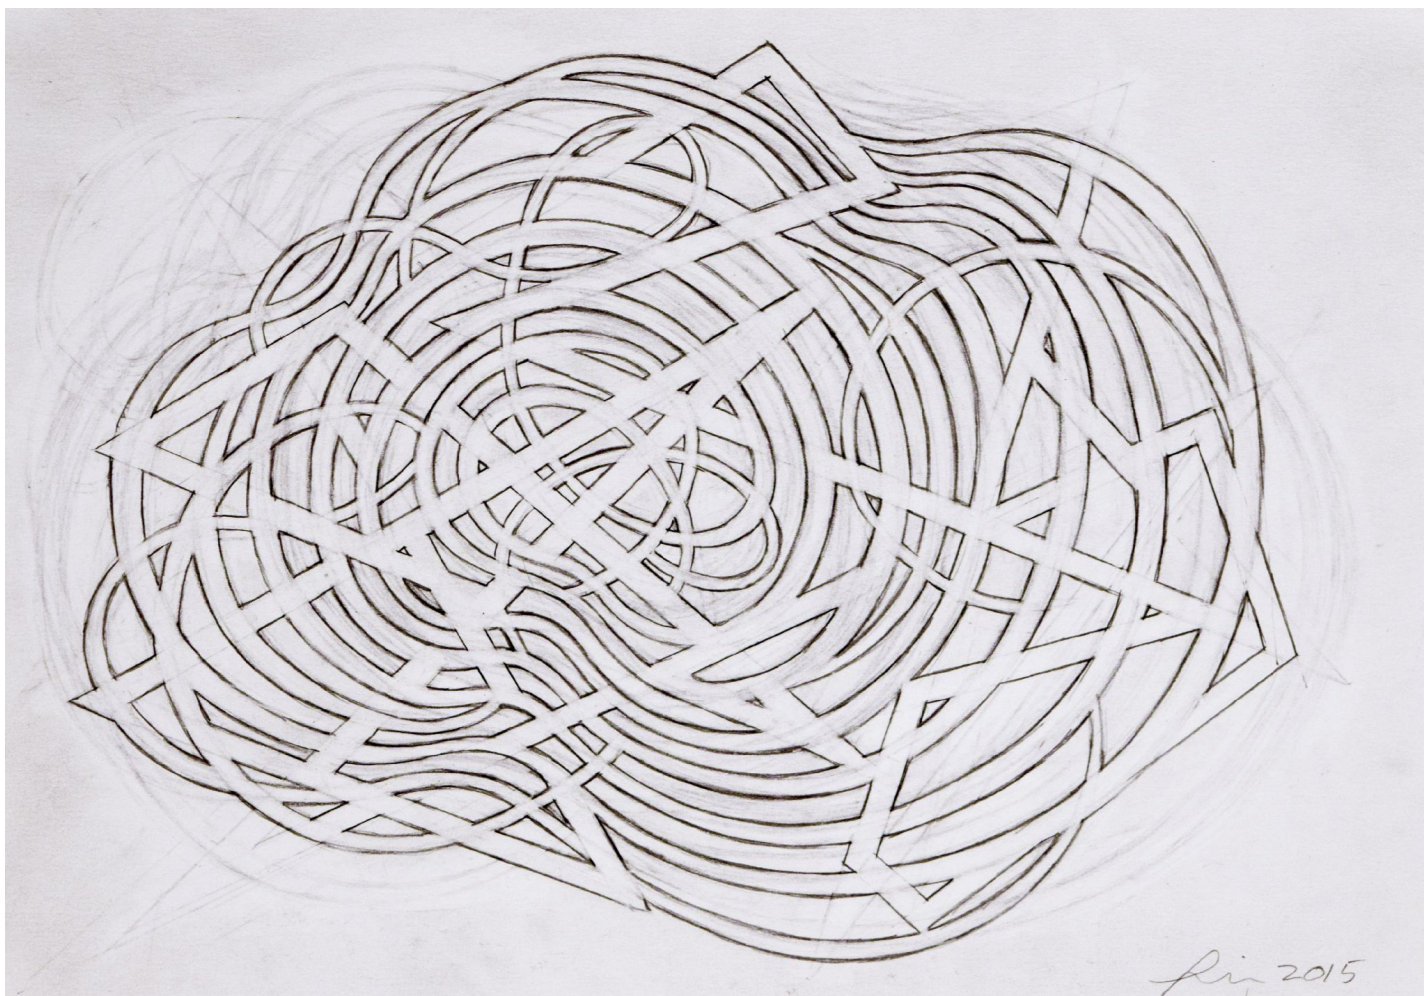

ROBISCHON

LINDA FLEMING, *GOUACHE WALL DRAWING*
Graphite on Paper, 9 x 12 in. (22.9 x 30.5 cm)
FLE074