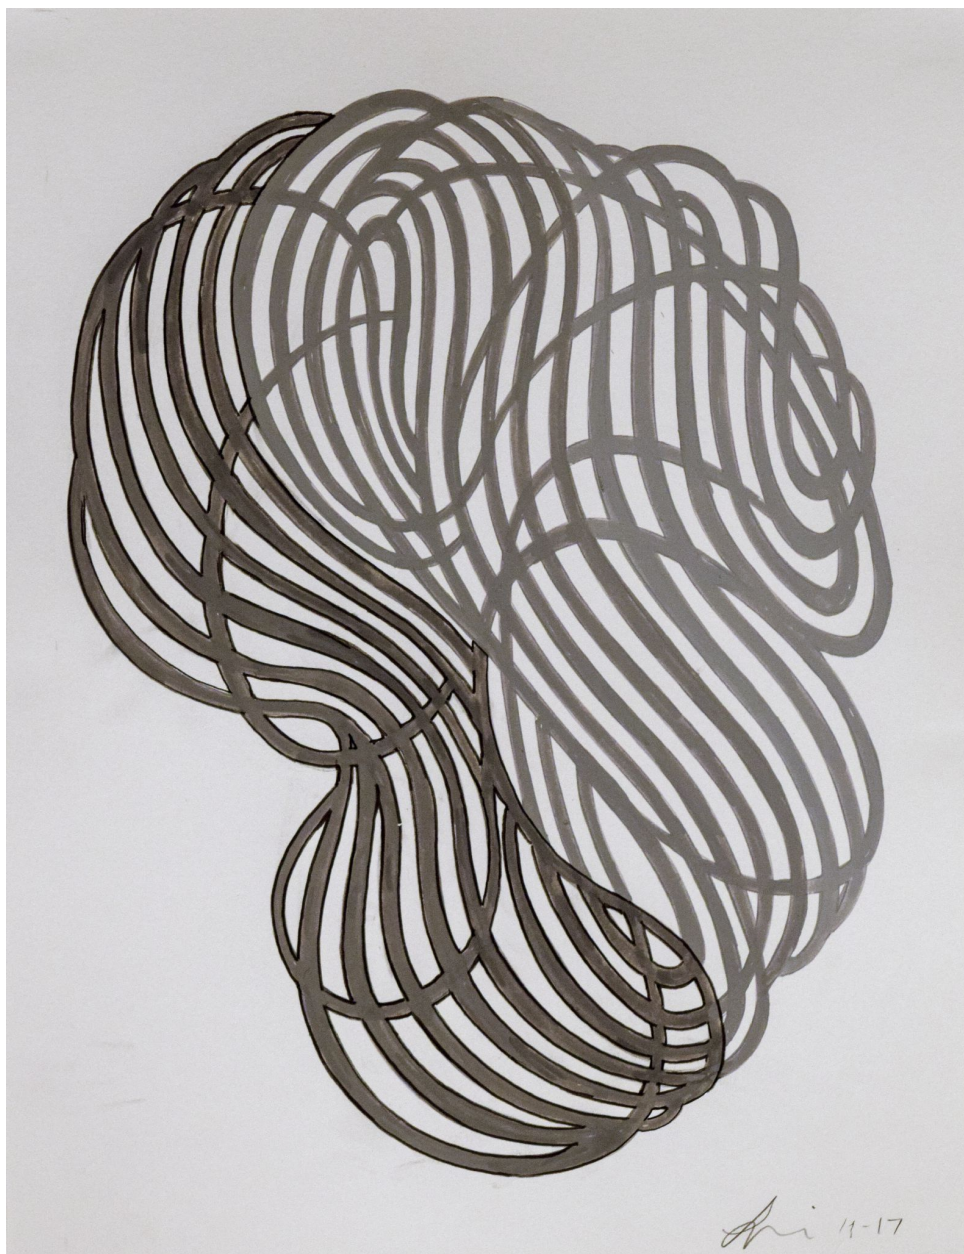

ROBISCHON

LINDA FLEMING, *GOUACHE WALL DRAWING*
graphite and gouache on paper, 12 x 9 in. (30.5 x 22.9 cm)
FLE075