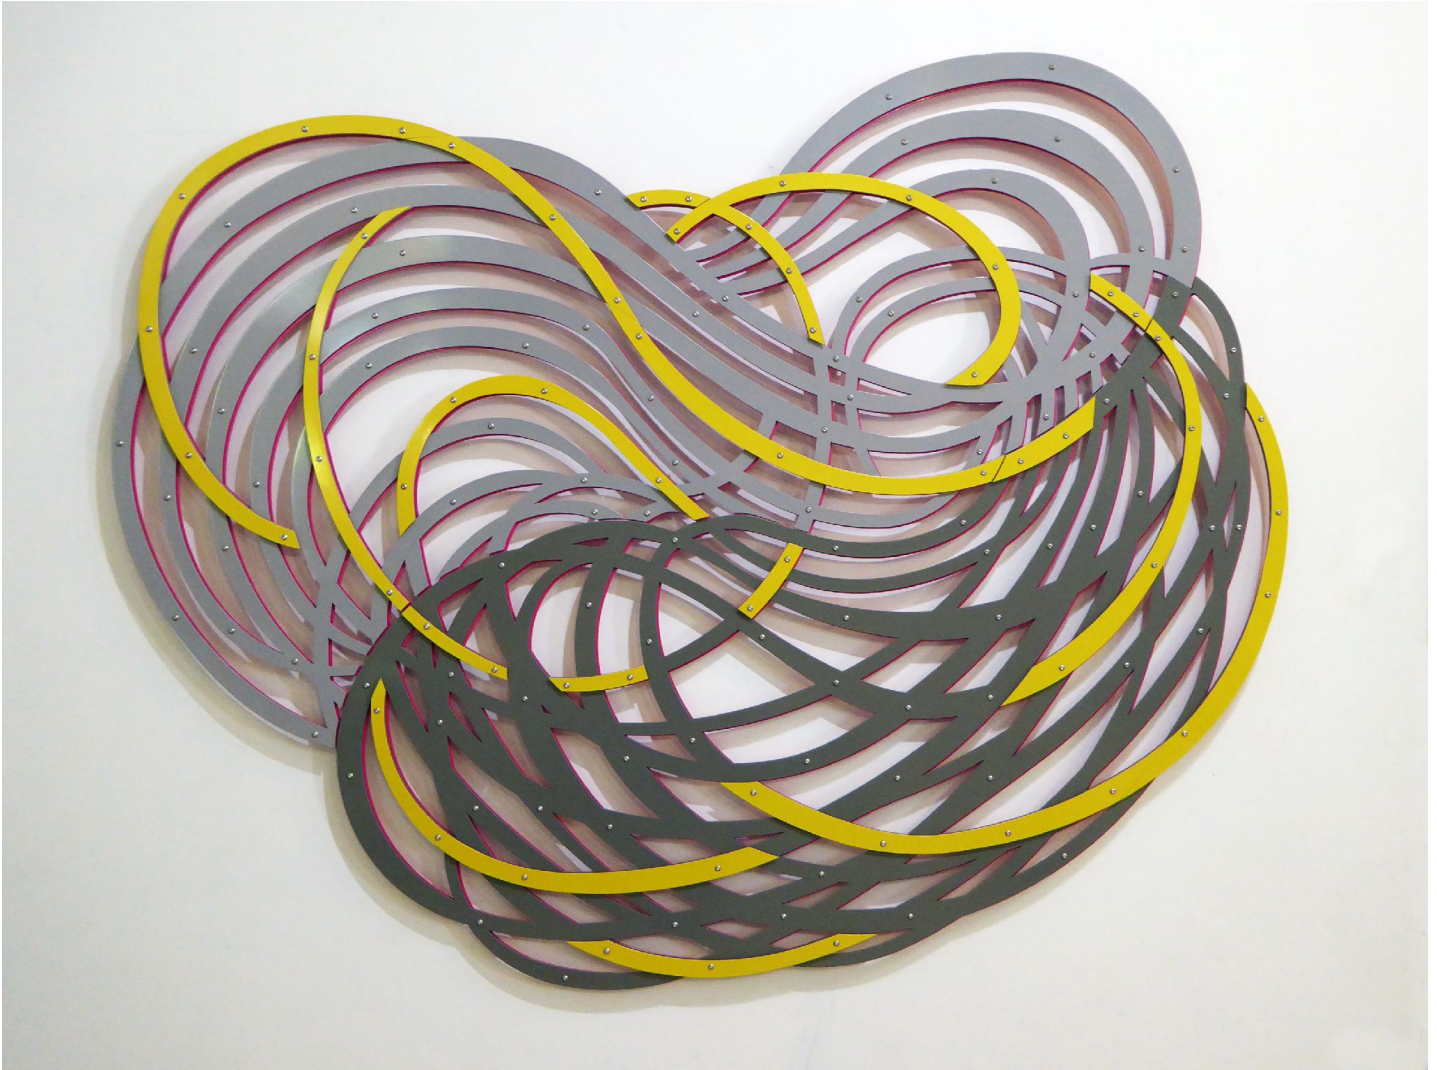

ROBISCHON

LINDA FLEMING, *EVENING BREEZE*
powder-coated steel, 66 x 83 x 2 in. (167.6 x 210.8 x 5.1 cm)
FLE059