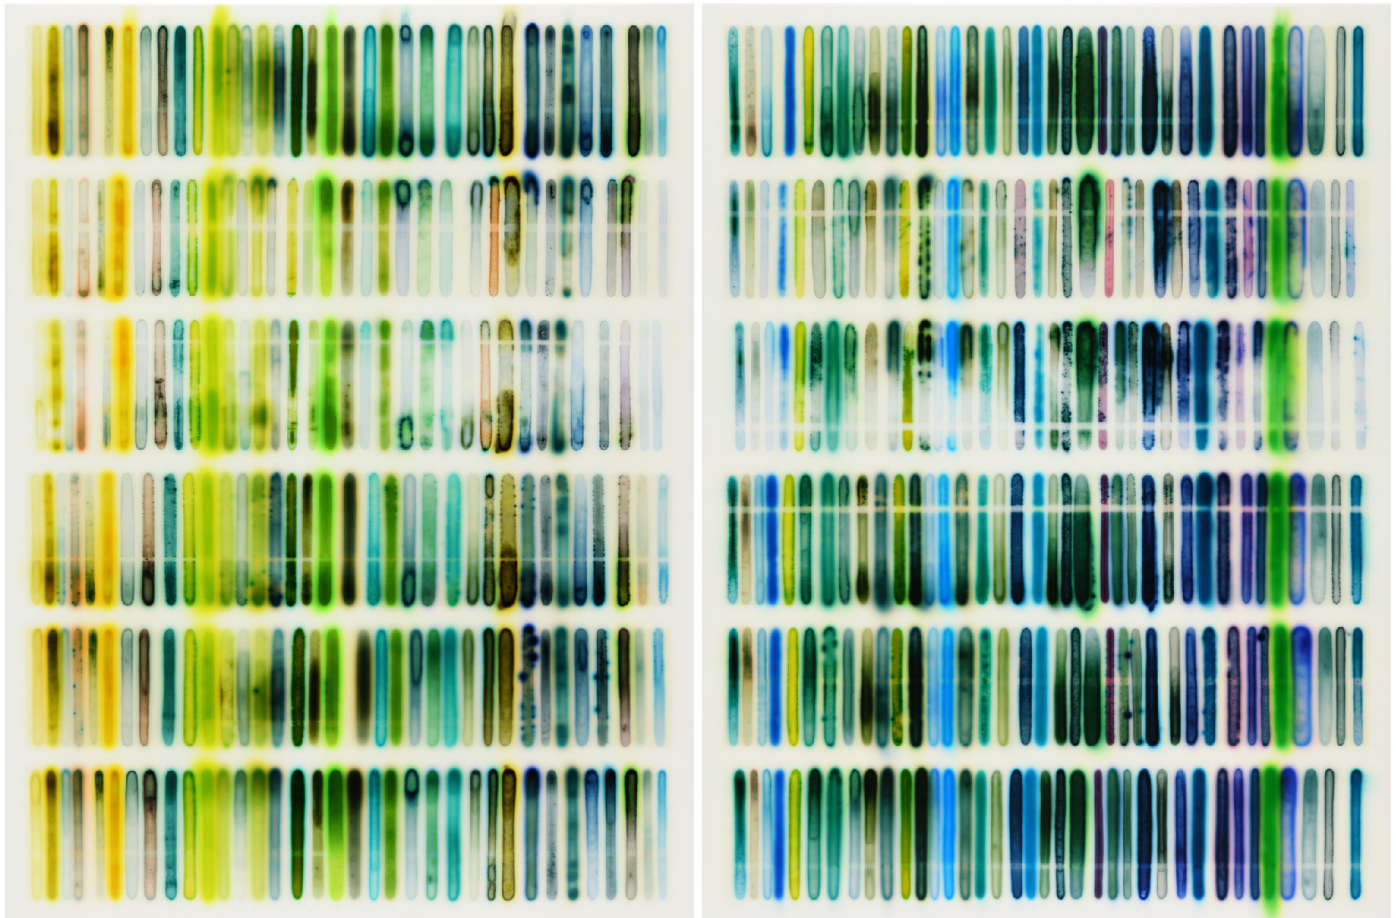

ROBISCHON

JAQ CHARTIER, *GREEN/BLUE CHART*
acrylic, ink, dyes, stains, and spray paint on wood panel, 40 x 61 in. (101.6 x 154.9 cm)
JAQ014