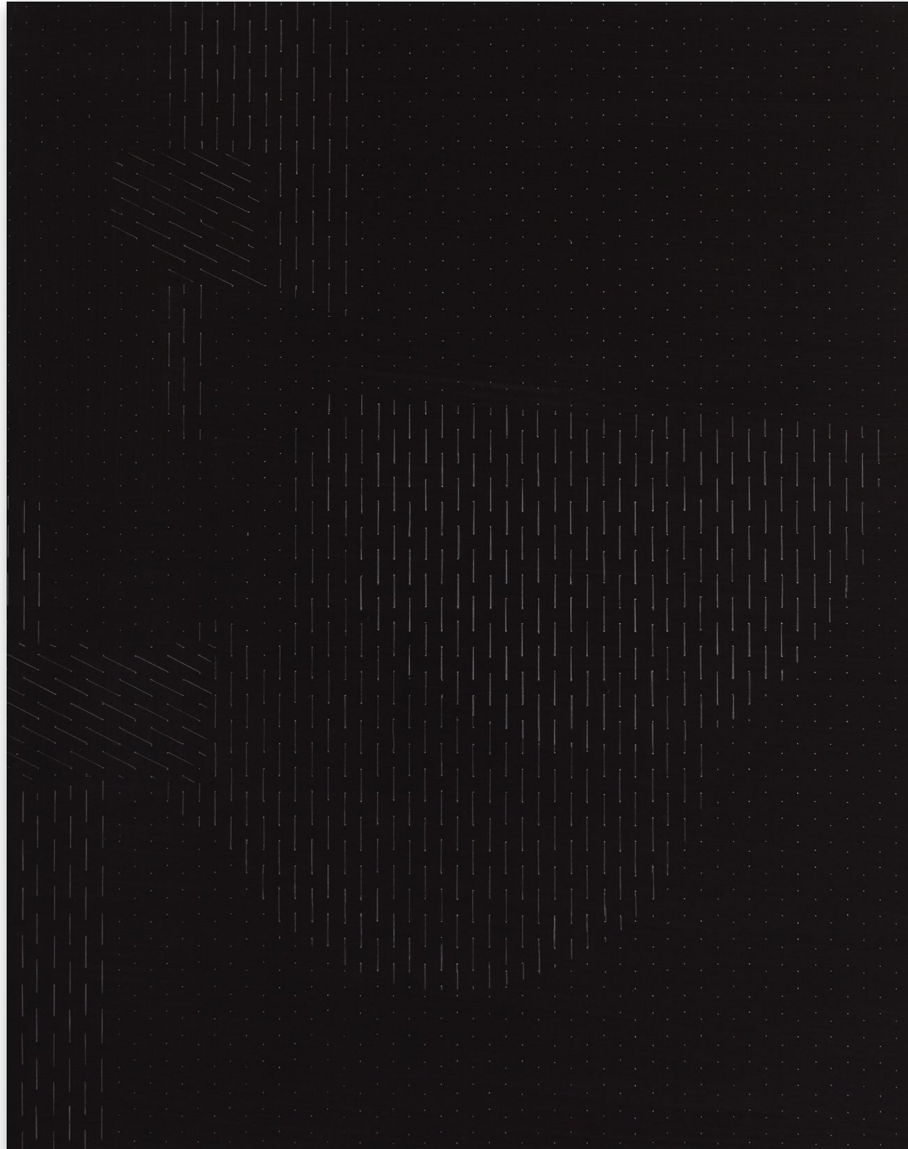

ROBISCHON

ALISON HALL, *DORIS*
oil, graphite and plaster on panel, 18 x 14 in. (45.7 x 35.6 cm)
AHA009