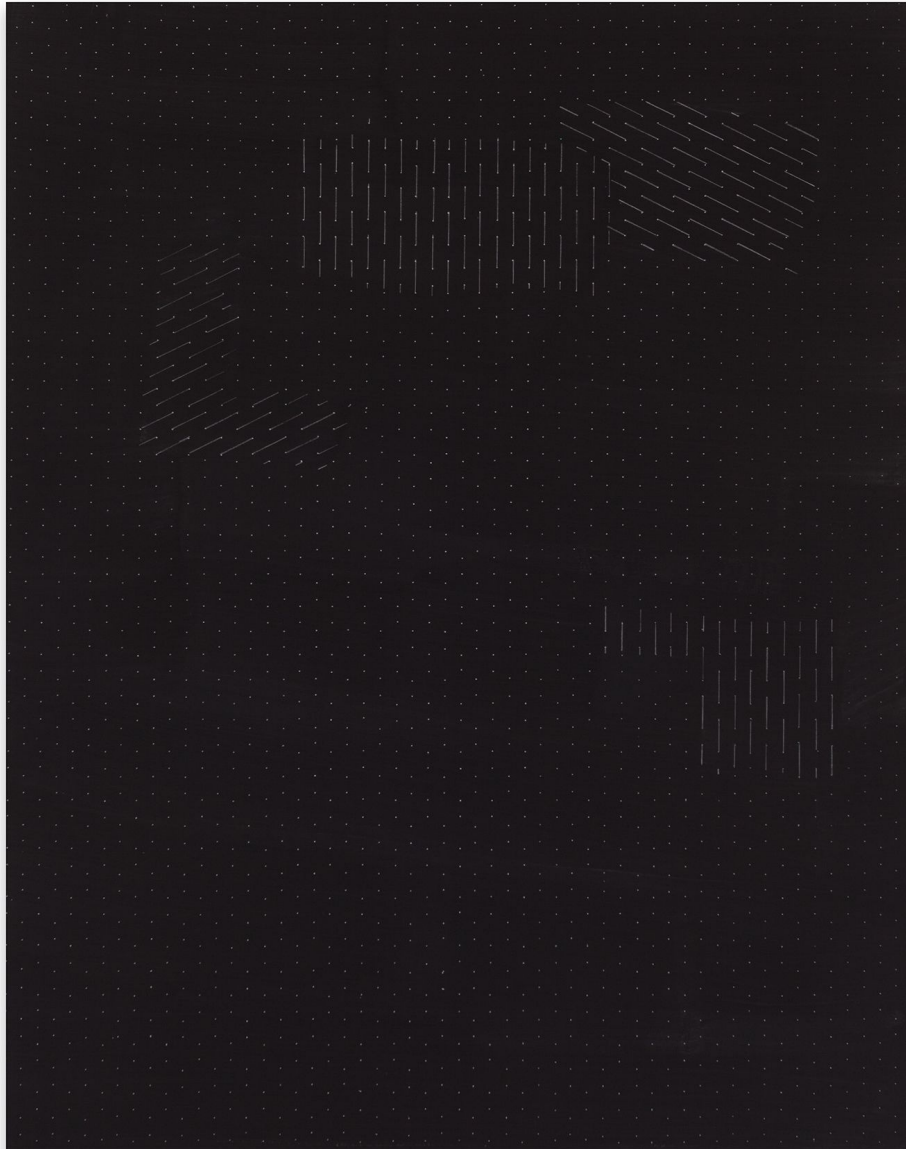

# ROBISCHON

ALISON HALL, *LENA*  
oil, graphite and plaster on panel, 18 x 14 in. (45.7 x 35.6 cm)  
AHA005