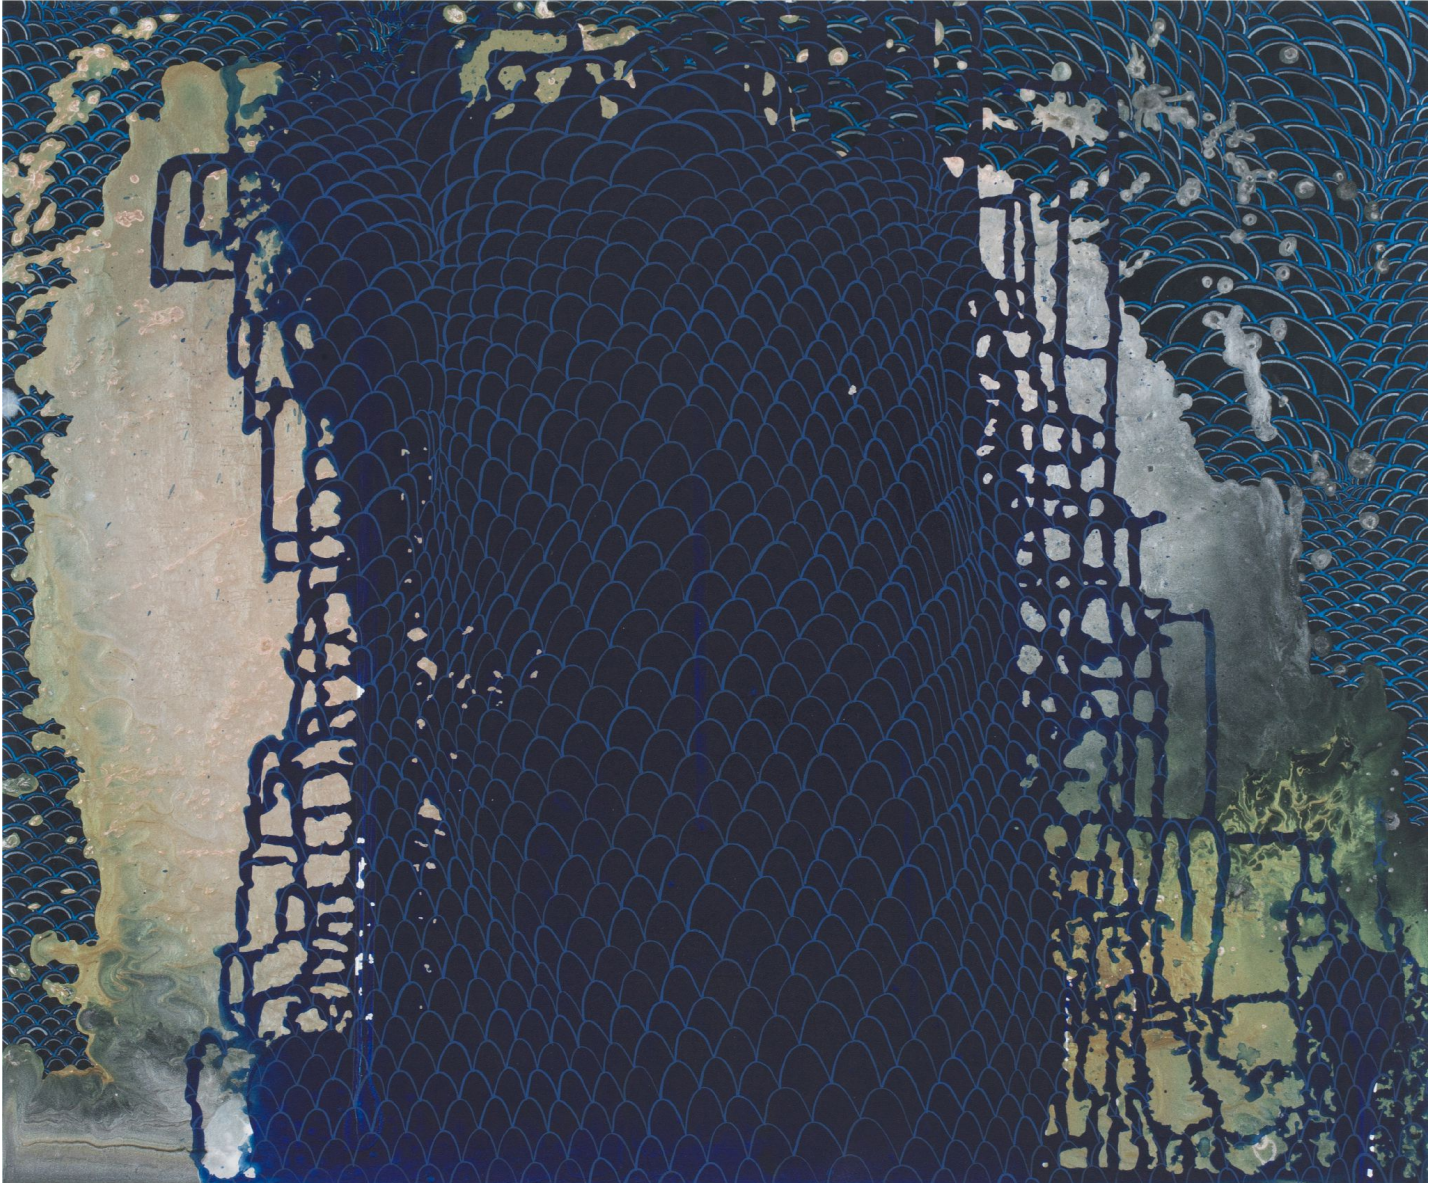

ROBISCHON

BARBARA TAKENAGA, *TOWER*
acrylic on linen, 20 x 24 in. (50.8 x 61 cm)
TAK007