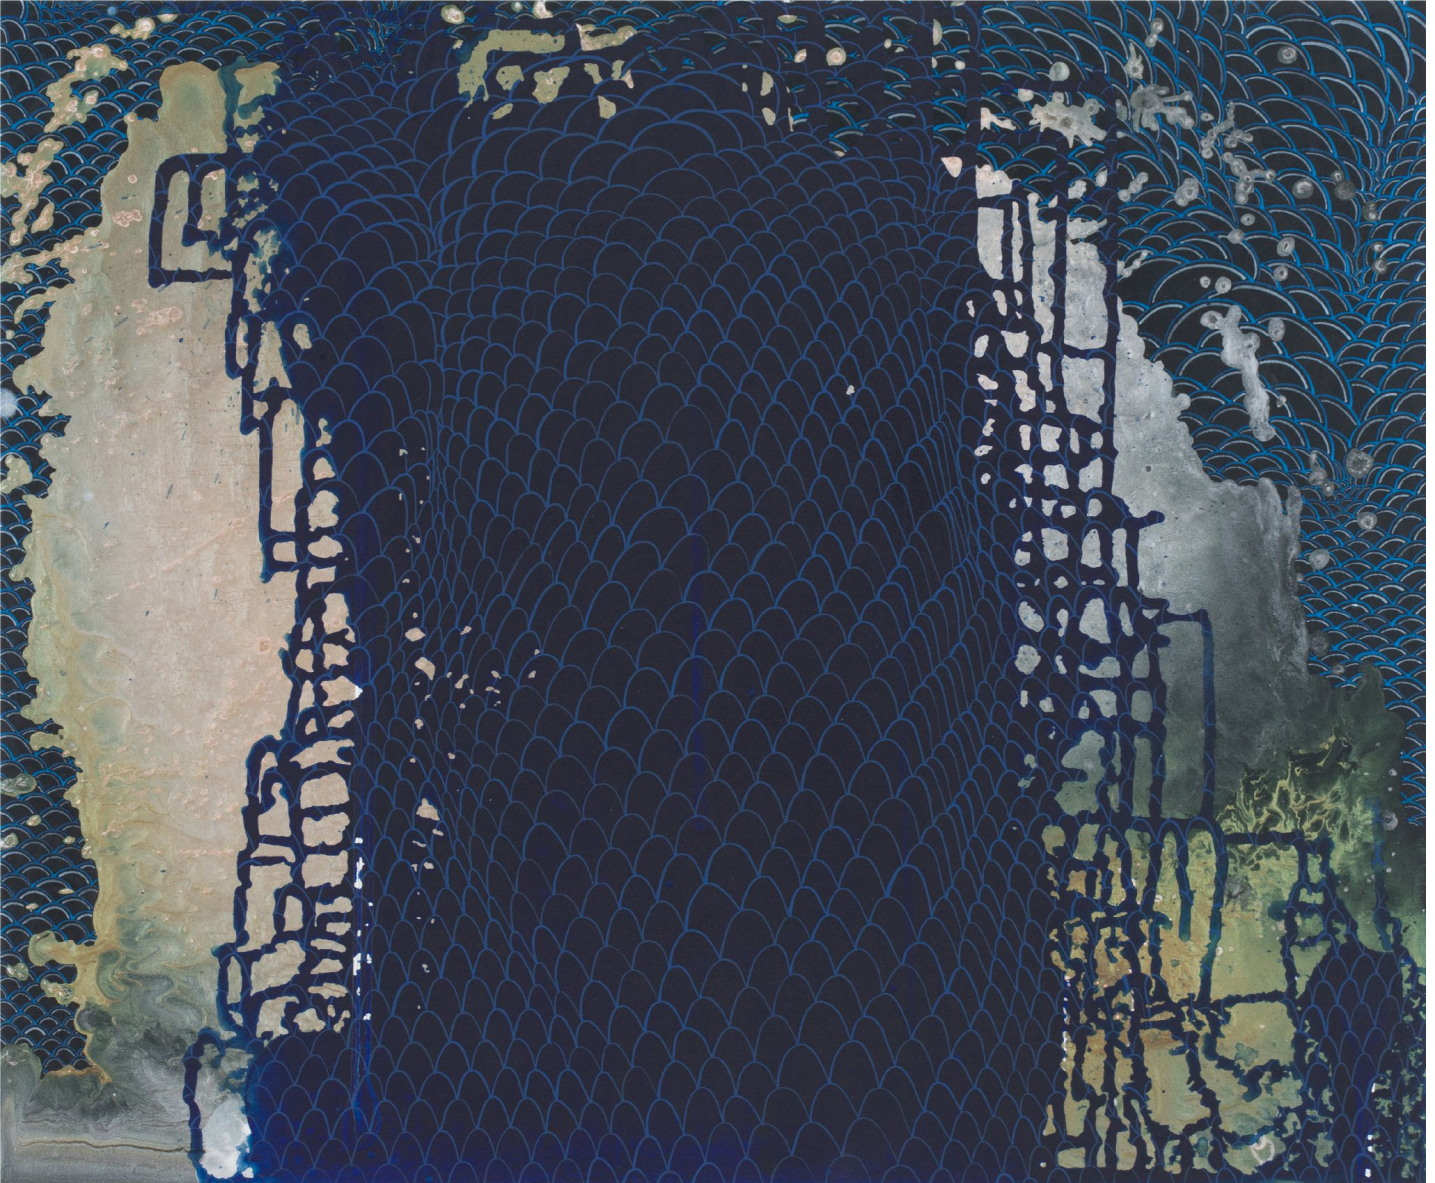

# ROBISCHON

BARBARA TAKENAGA, *TOWER*  
acrylic on linen, 20 x 24 in. (50.8 x 61 cm)  
TAK007