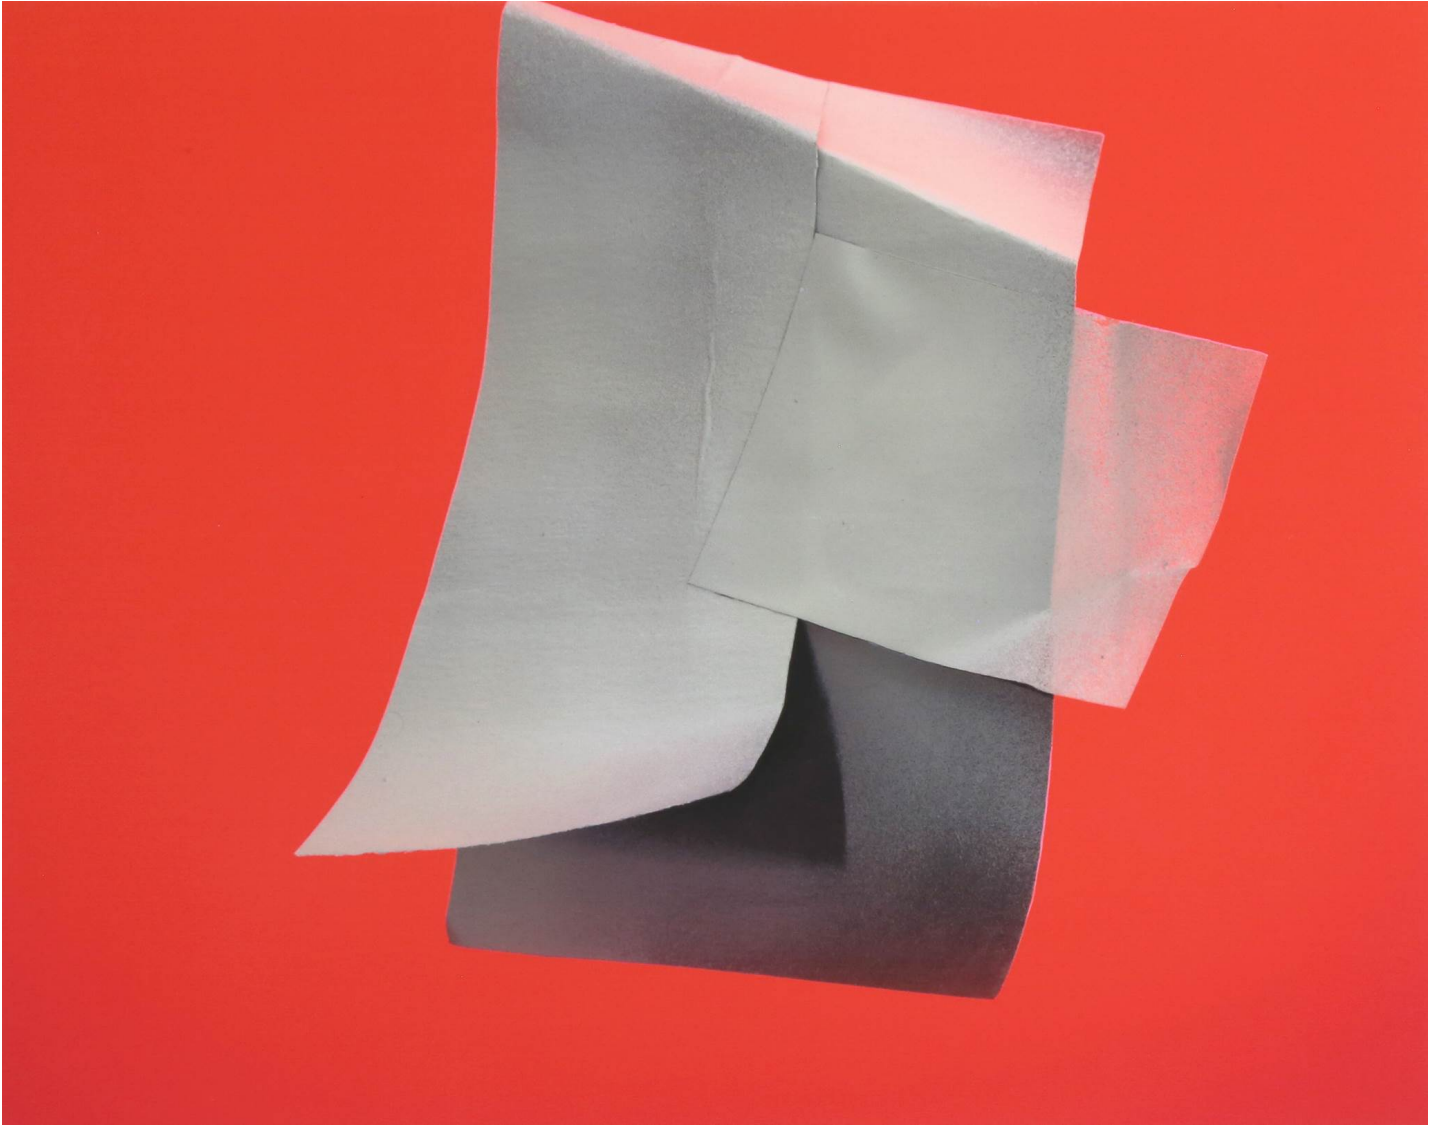

ROBISCHON

KATE PETLEY, *SHADE*
archival print and acrylic on canvas, 22 x 28 in.
KPT116