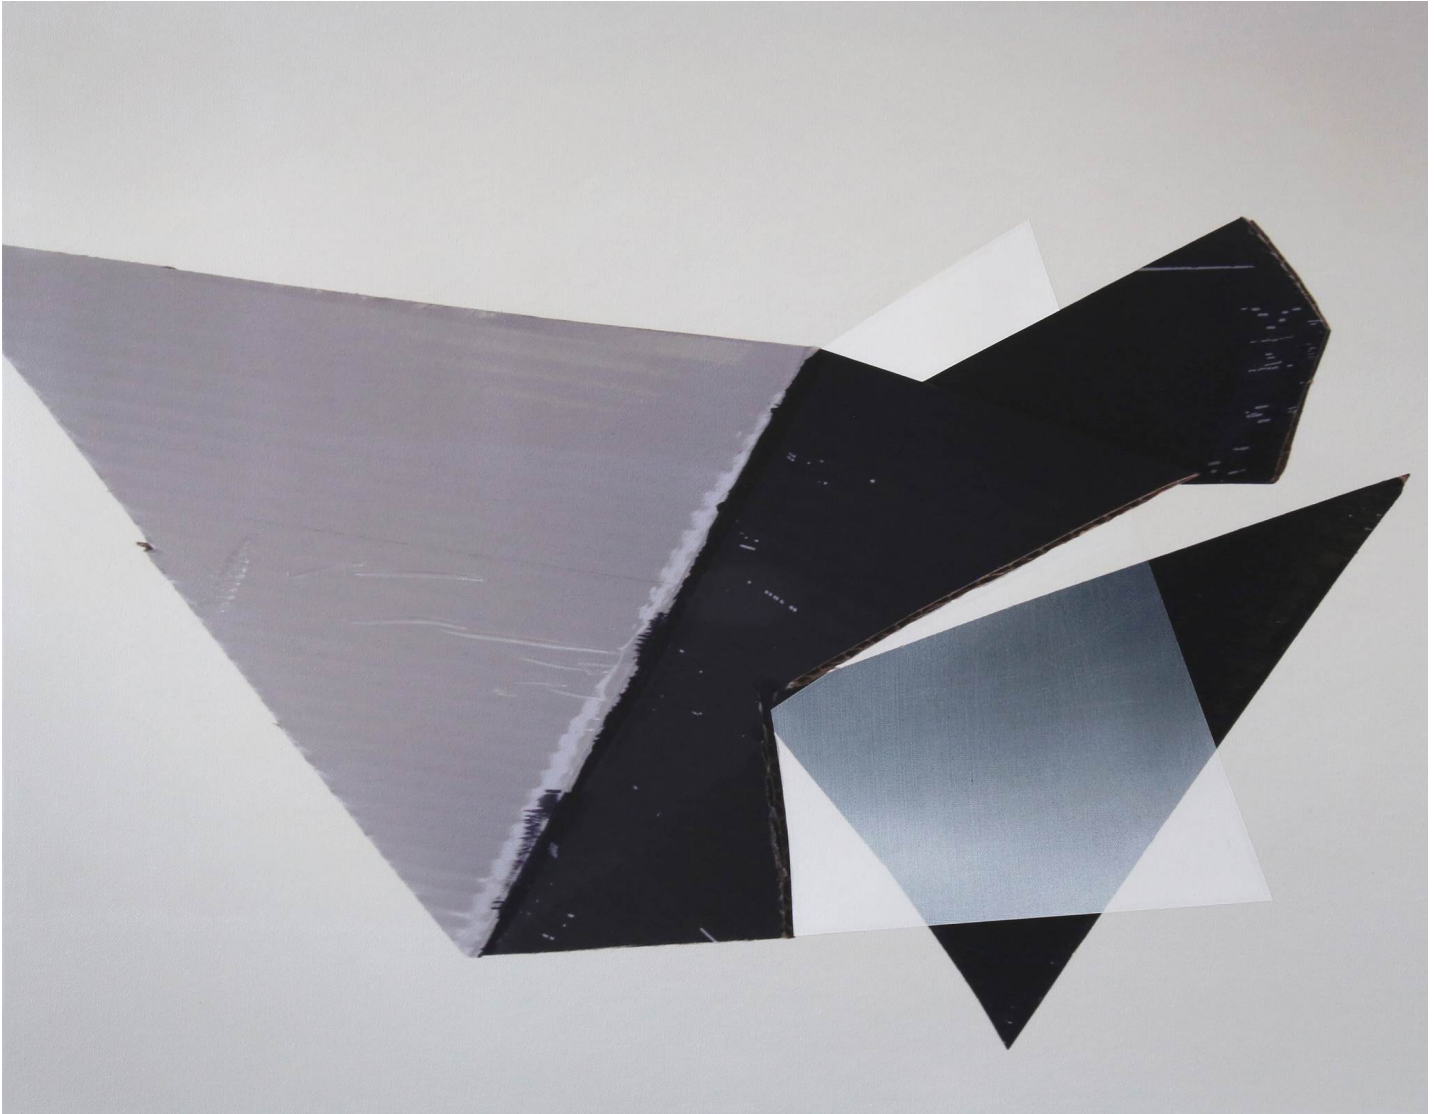

ROBISCHON

KATE PETLEY, *EVENLY MATCHED*
archival print and acrylic on canvas, 22 x 28 in.
KPT115