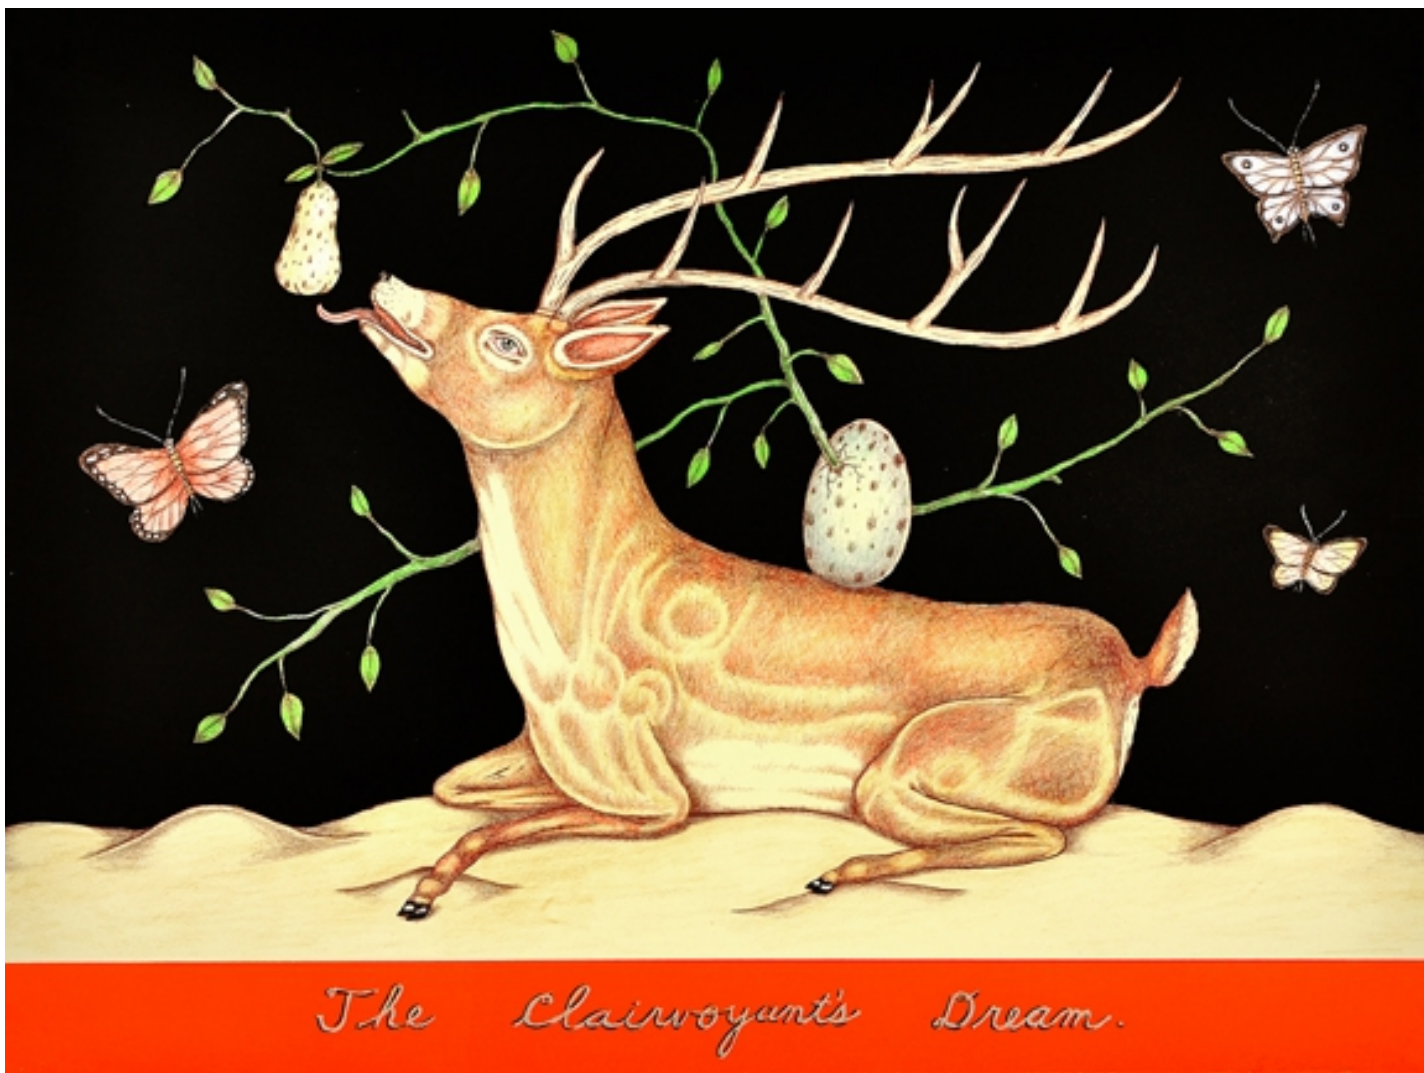

ROBISCHON

FRED STONEHOUSE, *THE CLAIRVOYANT'S DREAM* Ed. 25
color lithograph, 18 x 24 in.