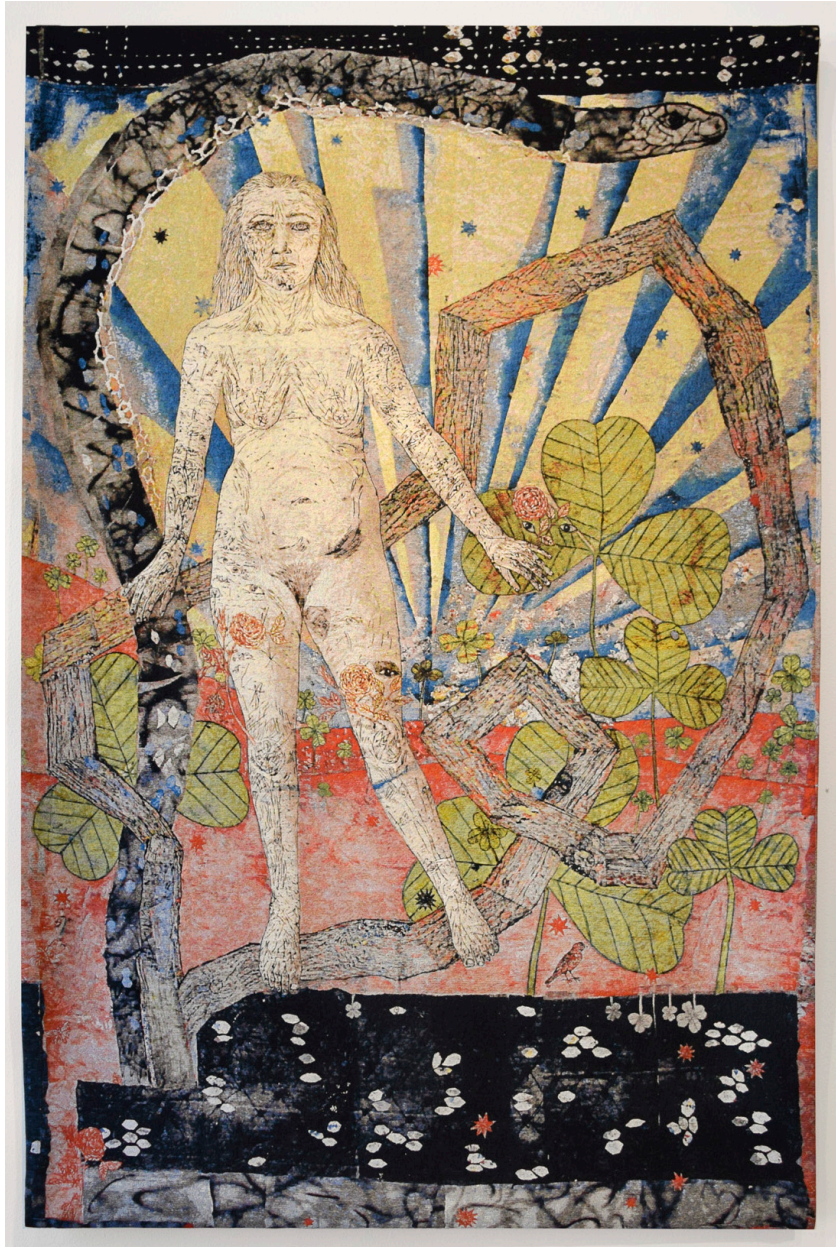

ROBISCHON

KIKI SMITH, *EARTH 2/10*
cotton Jacquard tapestry, 116 x 75 in.