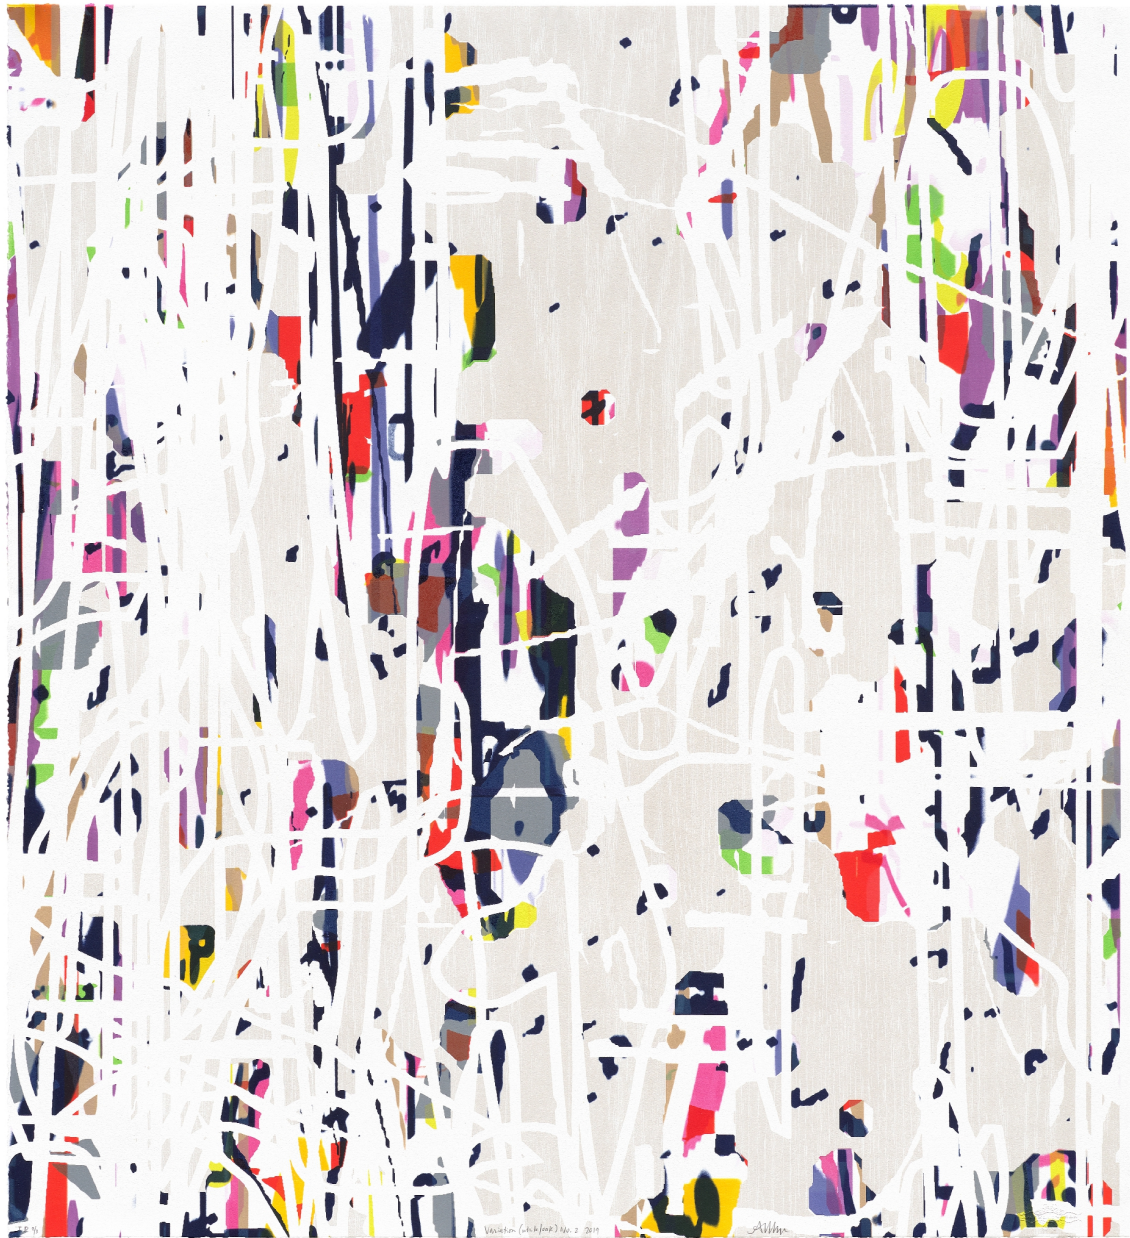

ROBISCHON

AMY ELLINGSON, *VARIATION (WHITE/OAK) NO. 2 7/30*
color lithograph
AEL035

Robischon Gallery | 303.298.7788 | mail@robischongallery.com