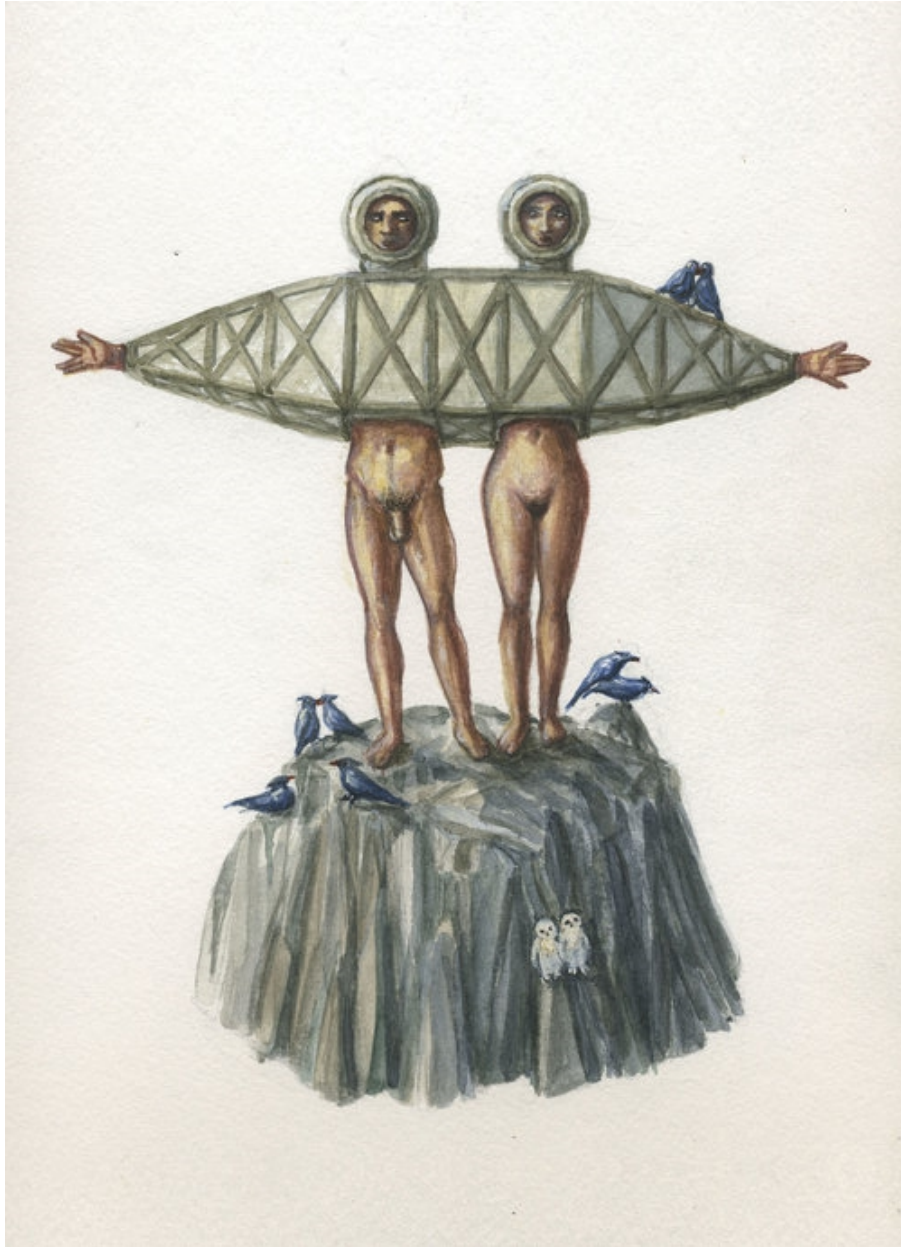

ROBISCHON

KAHN + SELESNICK, *MADAME LULU'S BOOK OF FATE*
TAROT COSTUME DRAWING : THE LOVERS
watercolor on paper, 15 x 12 in.
KS416