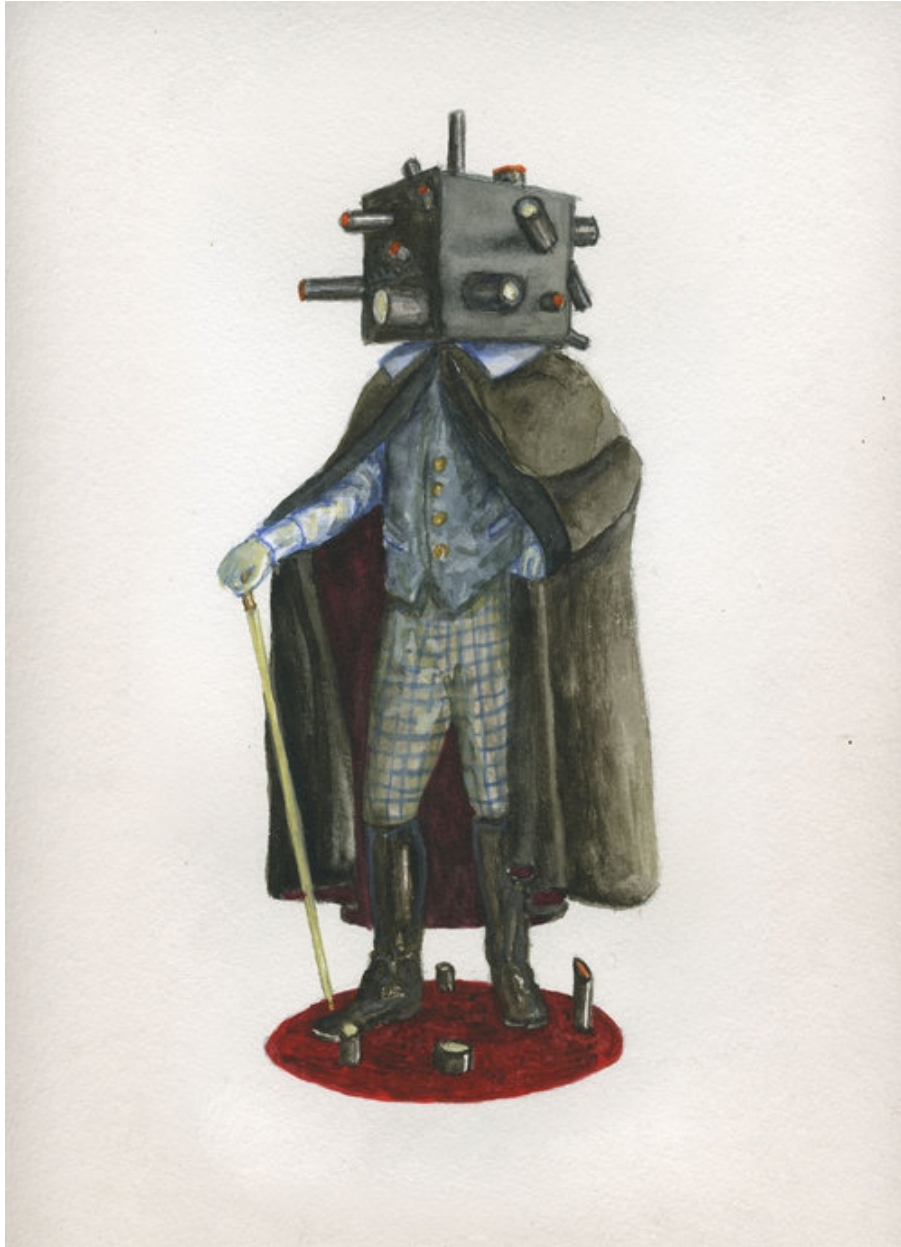

# ROBISCHON

KAHN + SELESNICK, *MADAME LULU'S BOOK OF FATE*  
*TAROT COSTUME DRAWING : THE MAGICIAN*  
watercolor on paper, 15 x 12 in.  
KS431