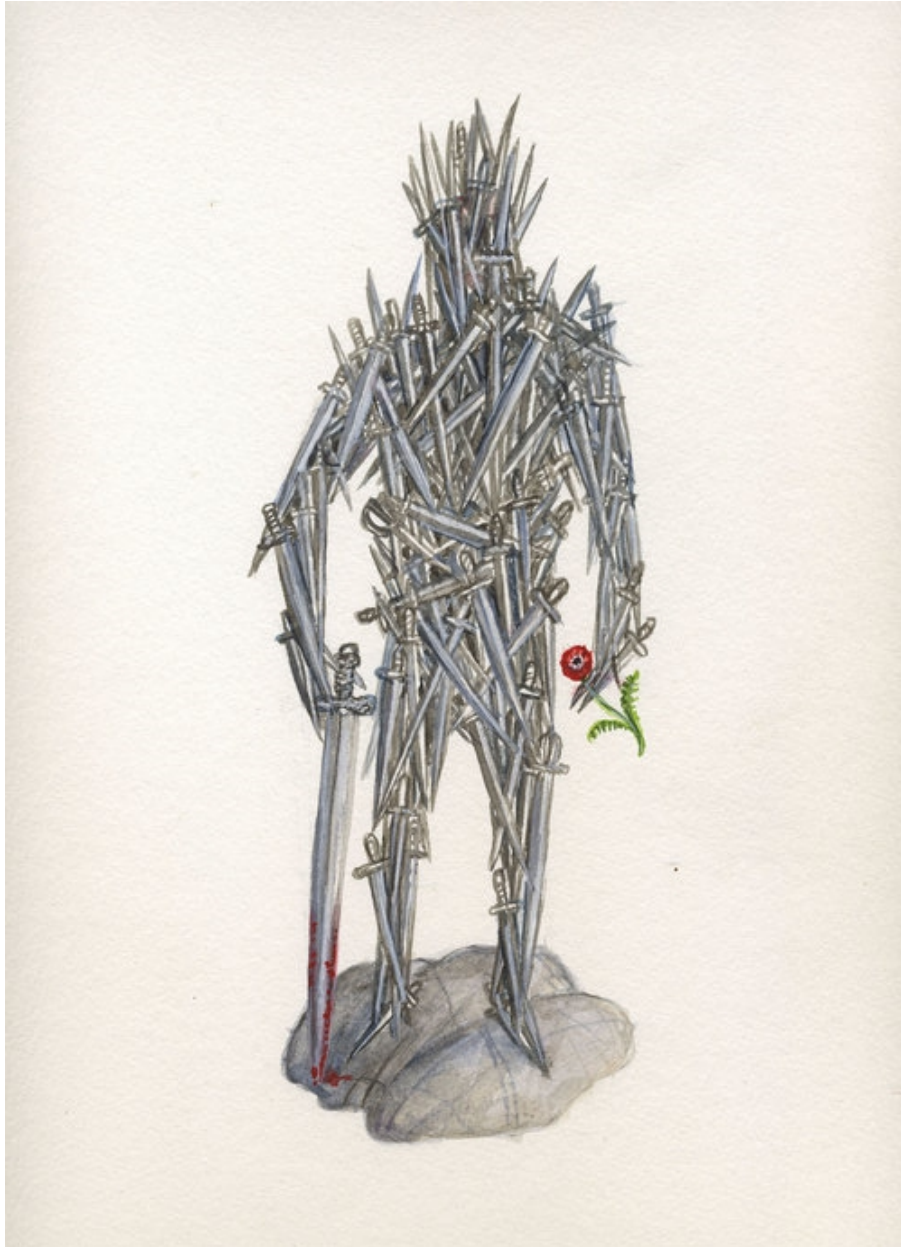

ROBISCHON

KAHN + SELESNICK, *MADAME LULU'S BOOK OF FATE*
TAROT COSTUME DRAWING: KING OF SWORDS

watercolor on paper, 15 x 12 in.
KS426