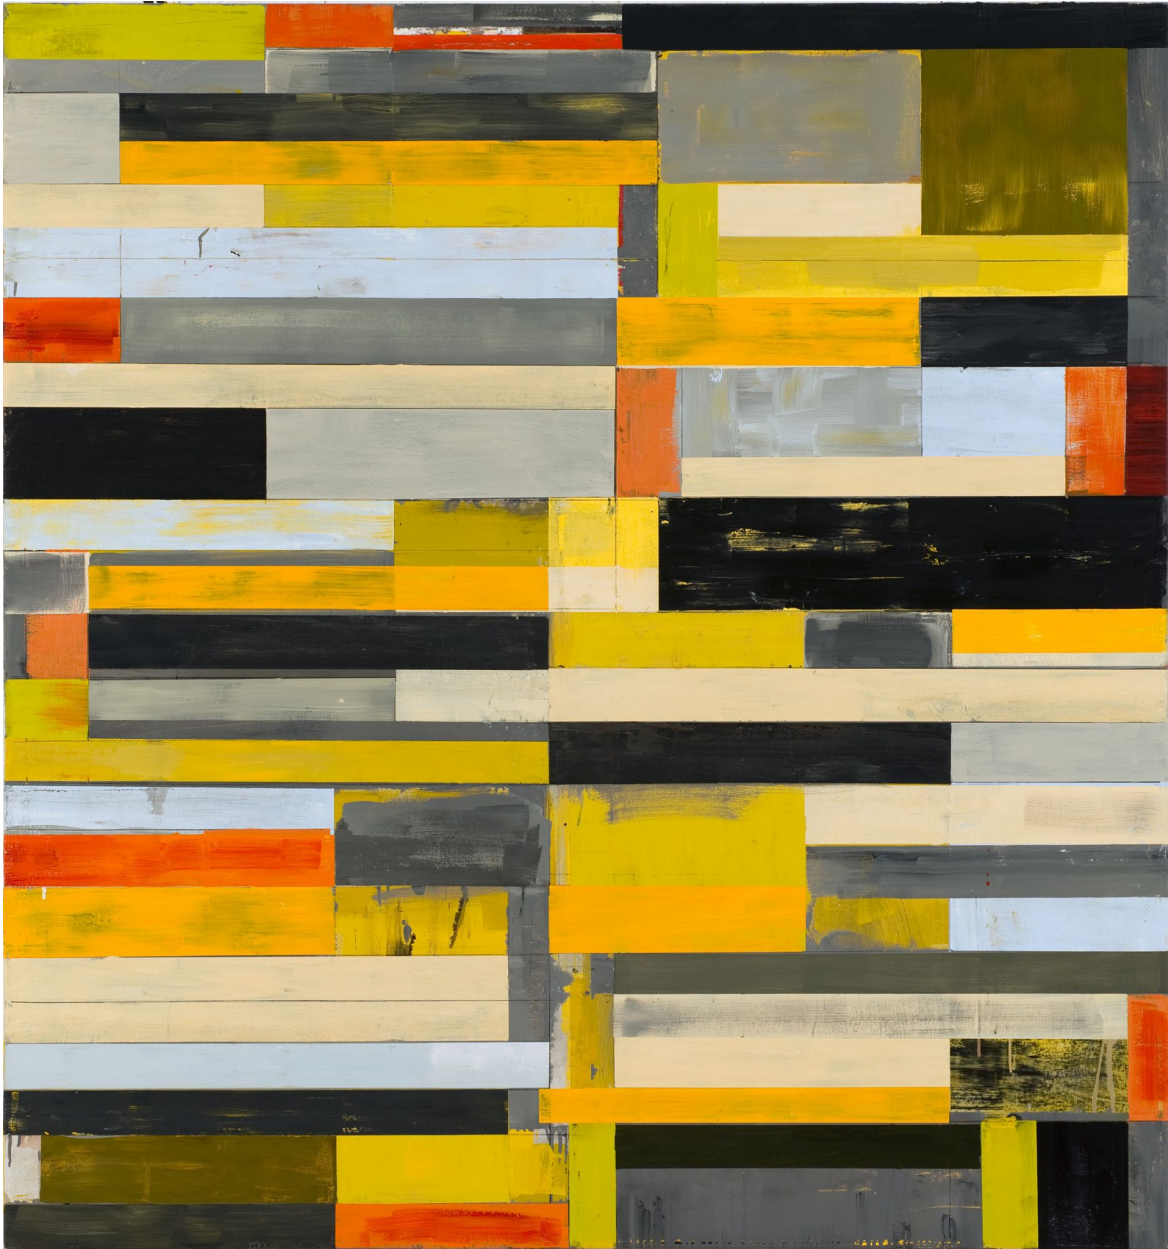

# ROBISCHON

LLOYD MARTIN, *CIRCUIT*  
oil on canvas, 60 x 56 in. (152.4 x 142.2 cm)  
LLM000