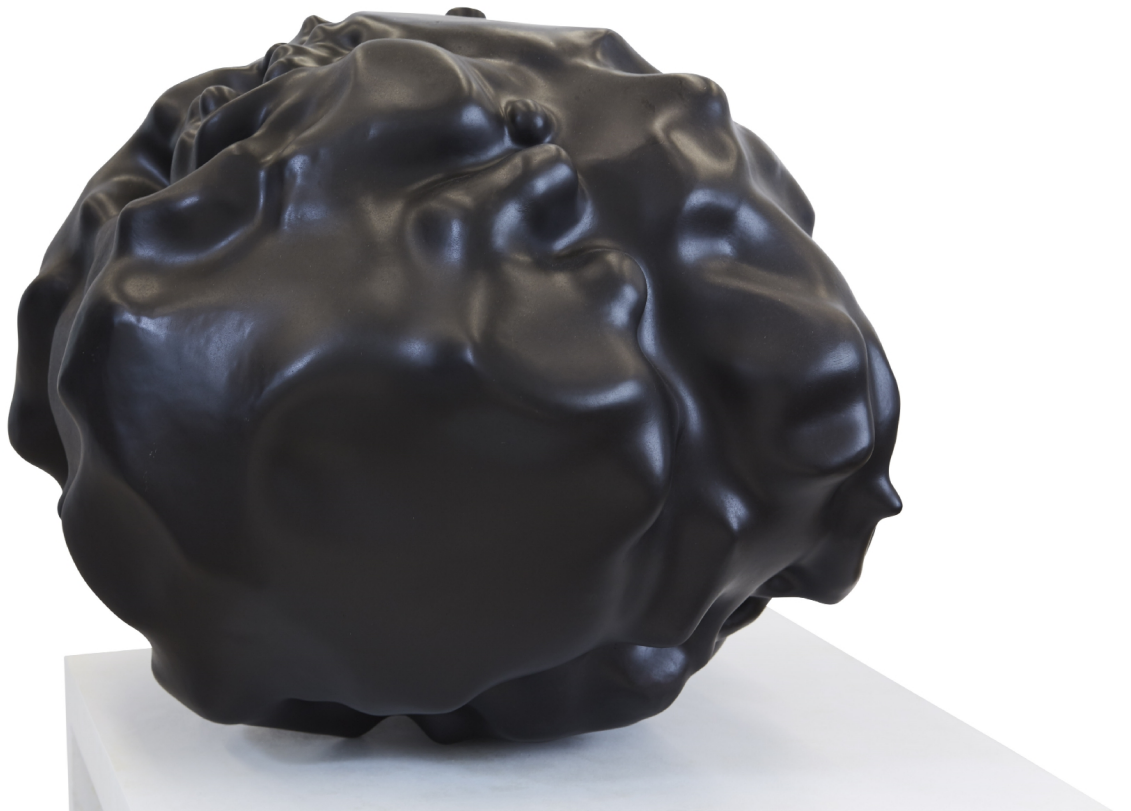

ROBISCHON

AMY ELLINGSON, *ARTIFACT I*
bronze, 16 x 19 x 20 in.
AEL050