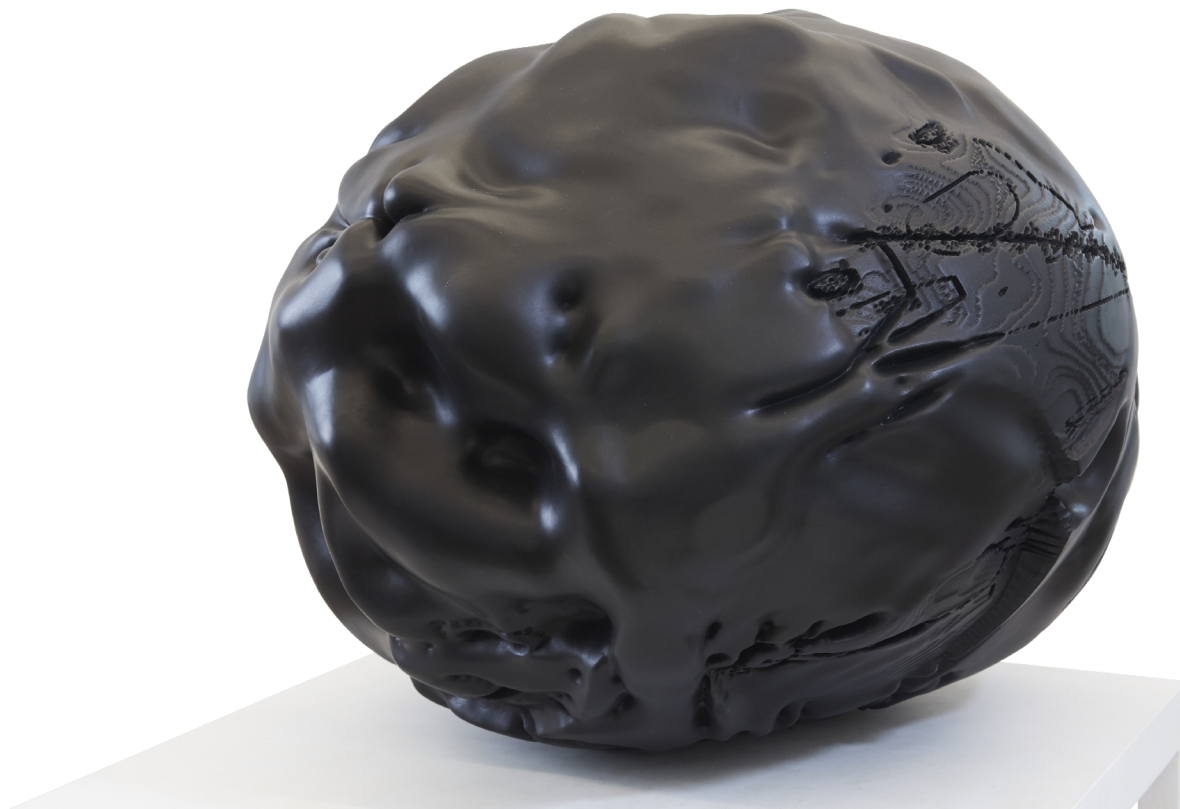

# ROBISCHON

AMY ELLINGSON, *ARTIFACT III*

bronze, 15 x 23 x 21 in.

AEL052