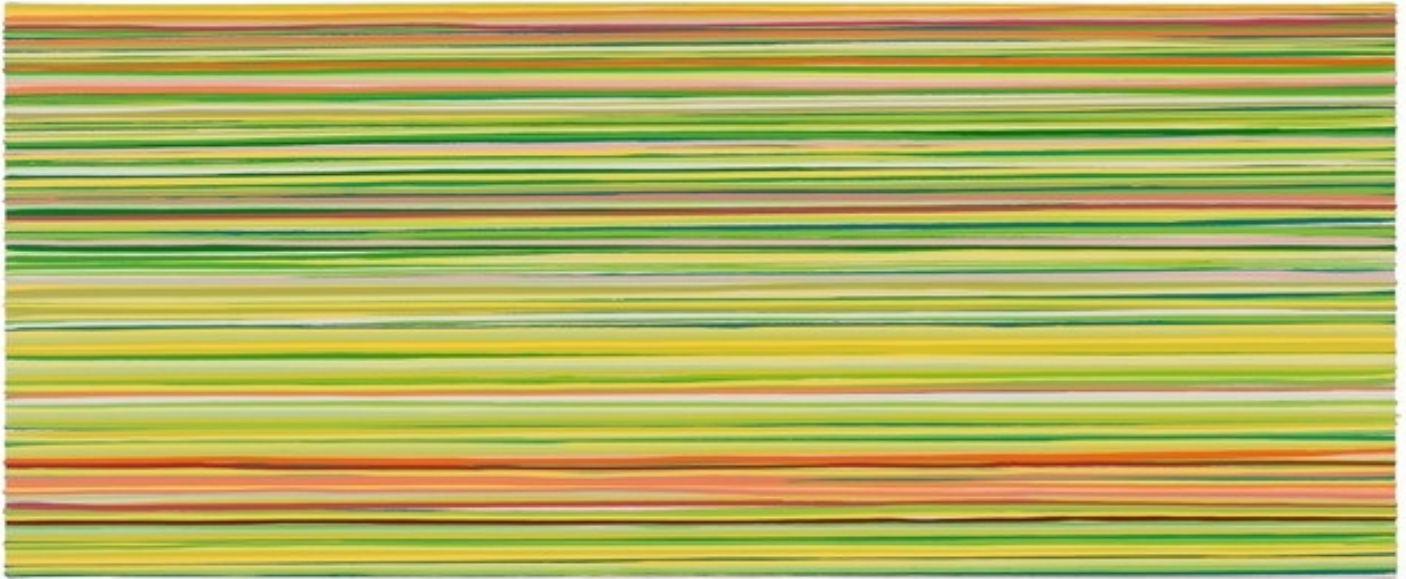

# ROBISCHON

WENDI HARFORD, *ORANGE SLICE*  
latex acrylic on canvas, 29 x 70 1/2 in.  
HAR060