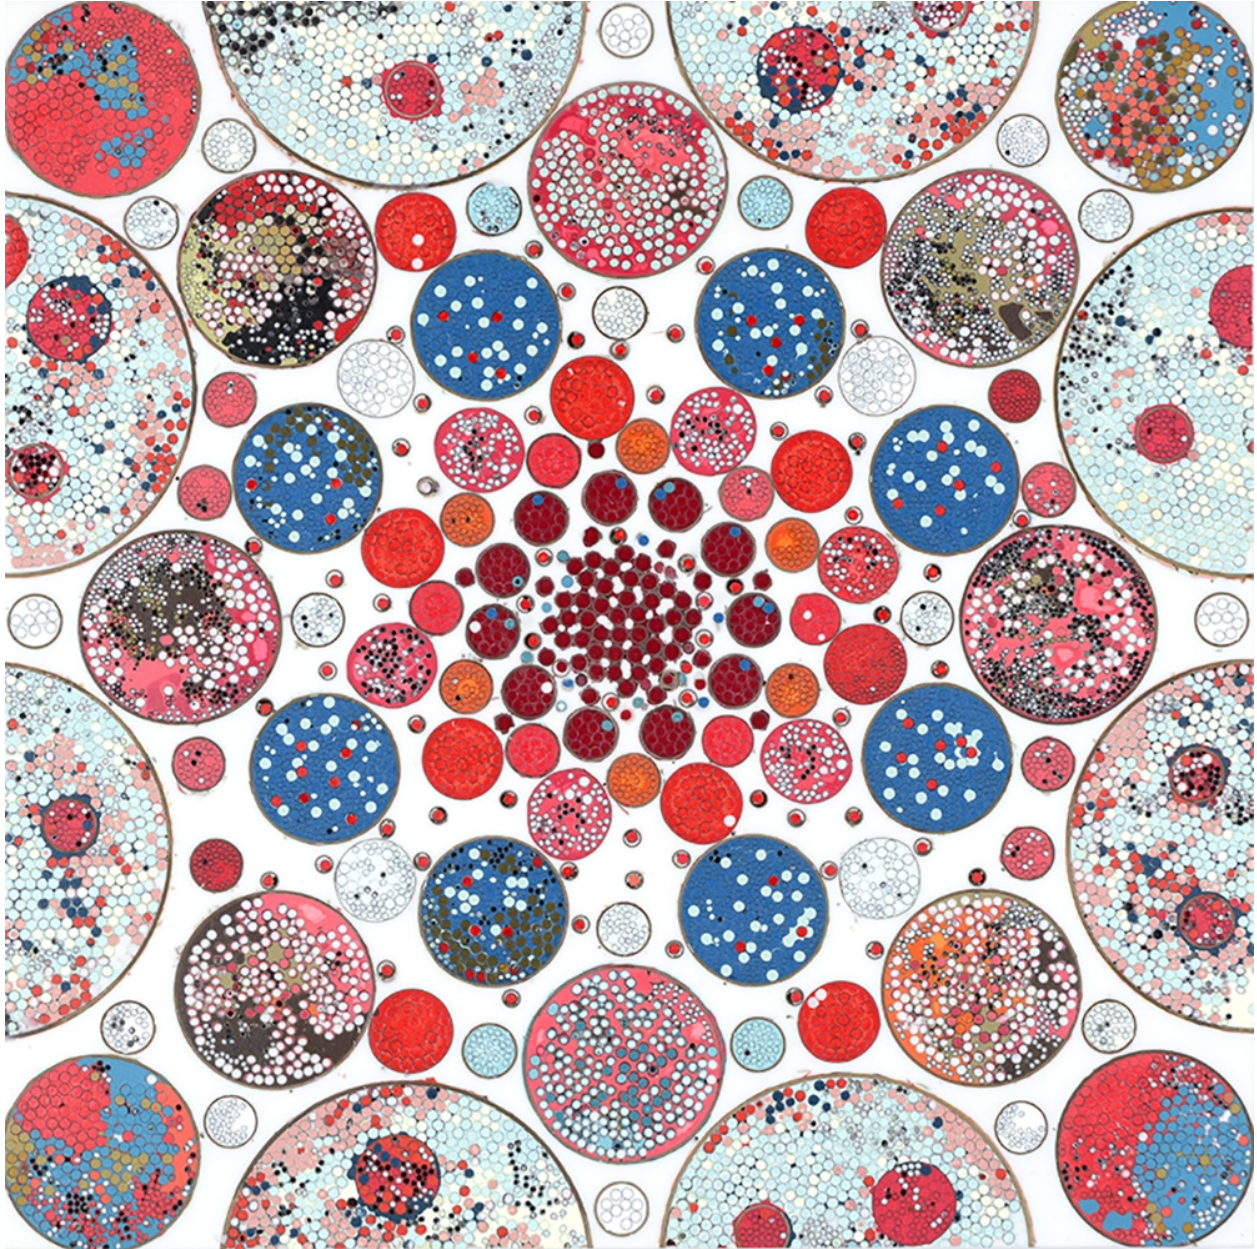

# ROBISCHON

TERRY MAKER, *DIVINER (RED)*  
mixed media, 26 x 26 x 3 in.  
TM191