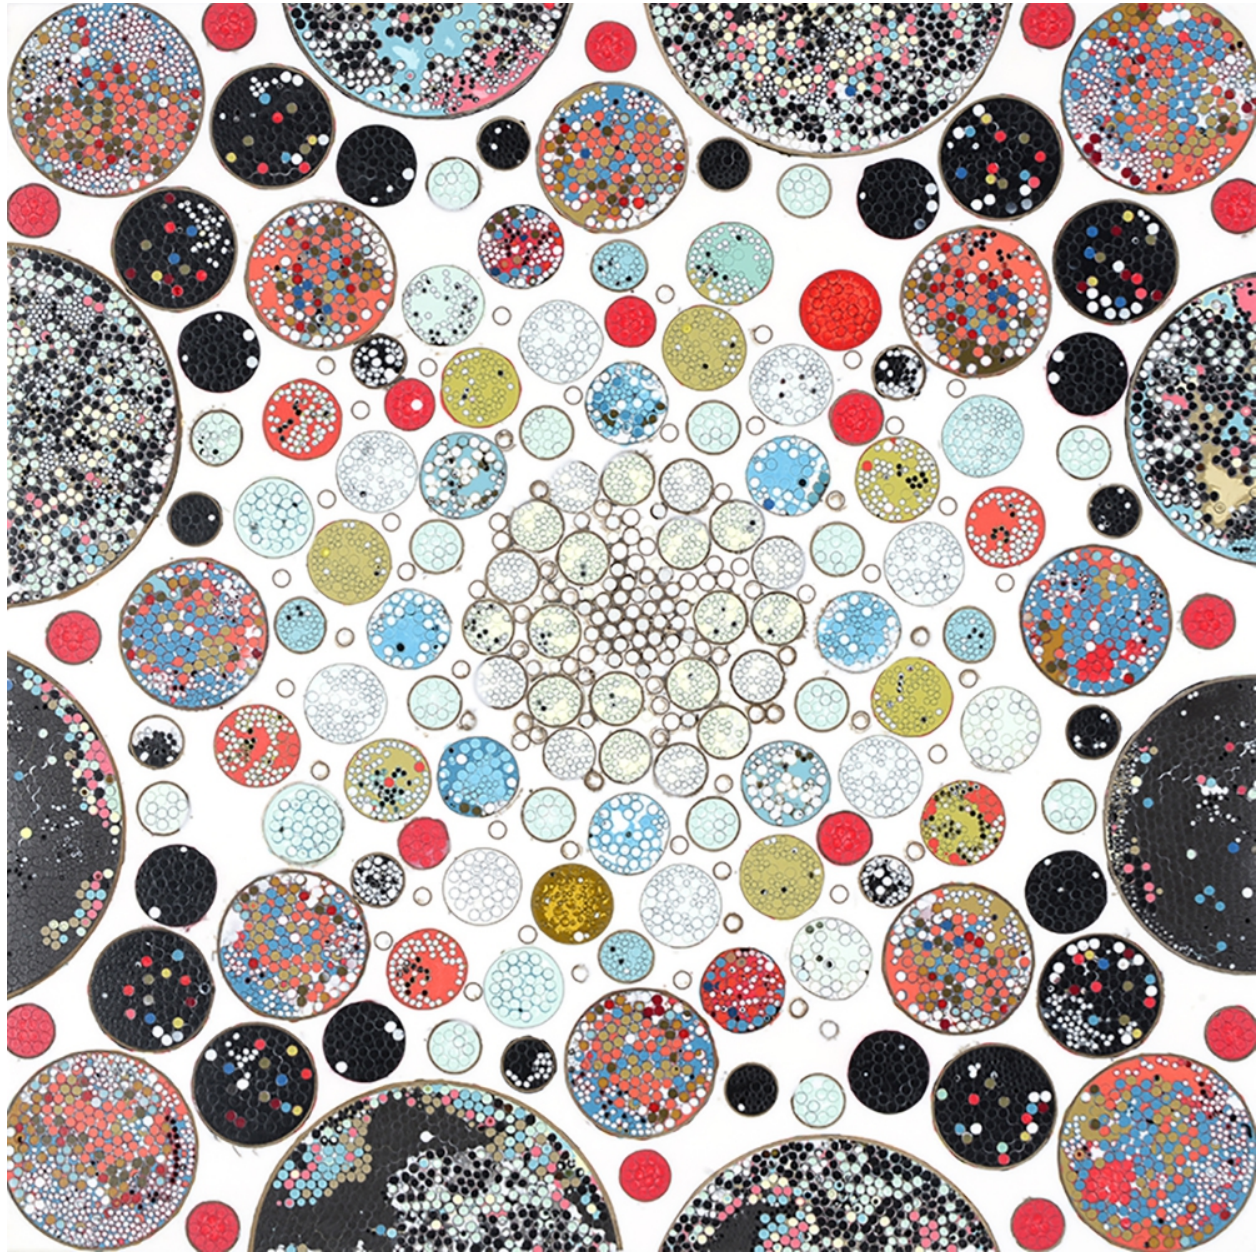

ROBISCHON

TERRY MAKER, *DIVINER (WHITE)*
mixed media, 26 x 26 x 3 in.
TM192