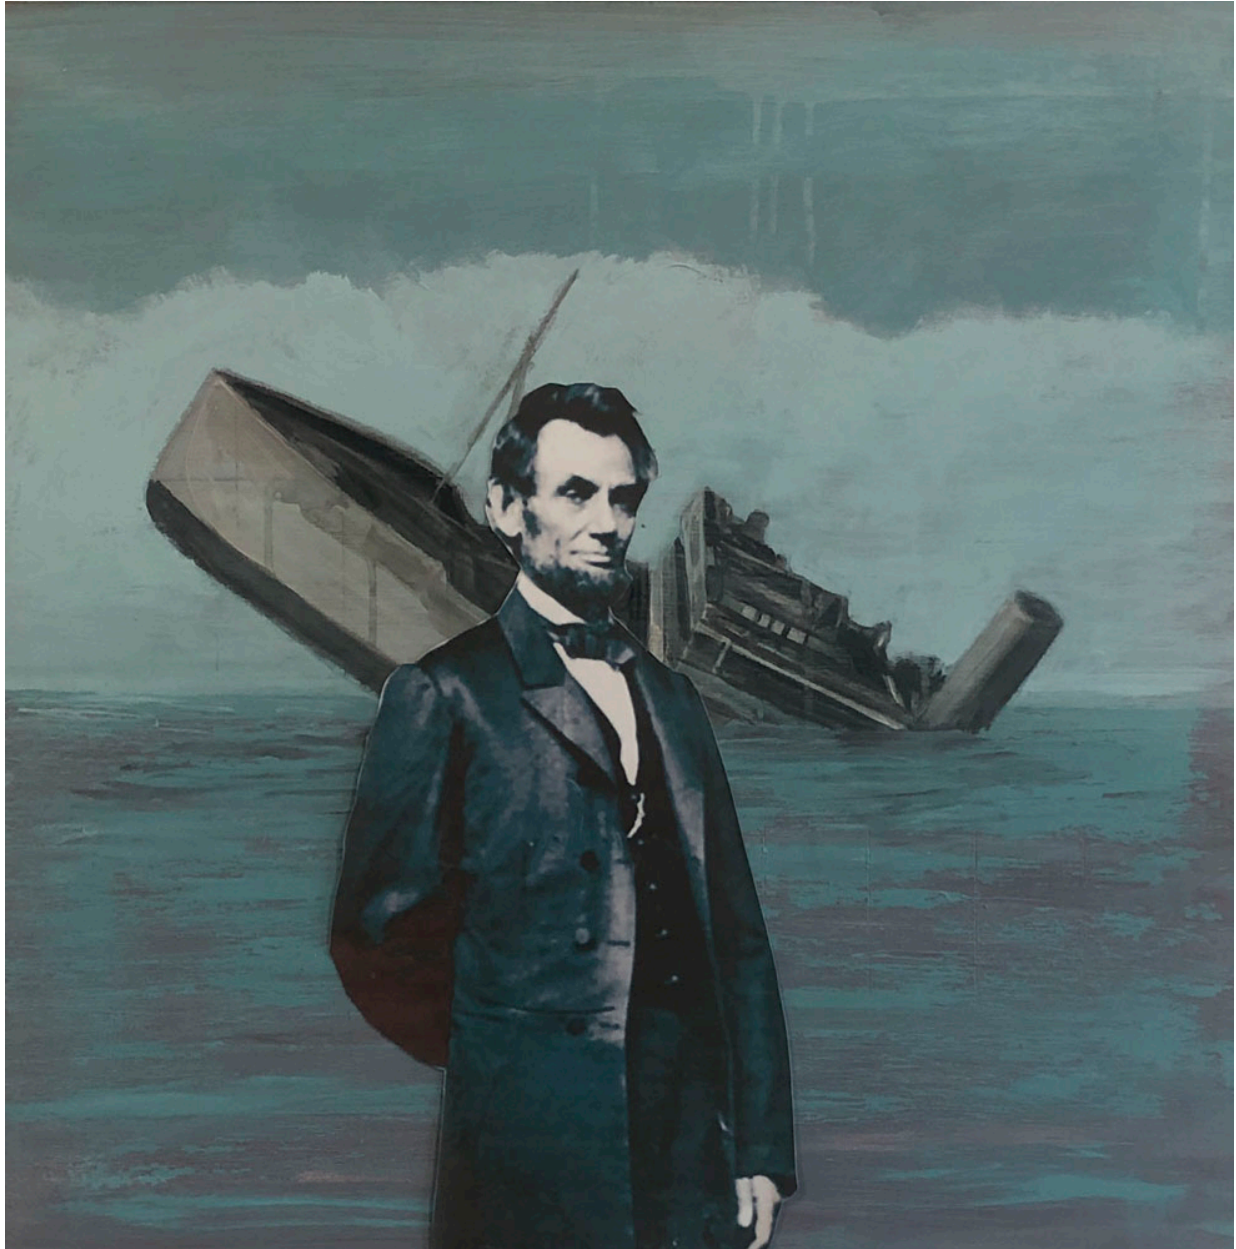

ROBISCHON

TOM JUDD, *LINCOLN'S MESSAGE*
oil with collage on panel, 24 x 24 in