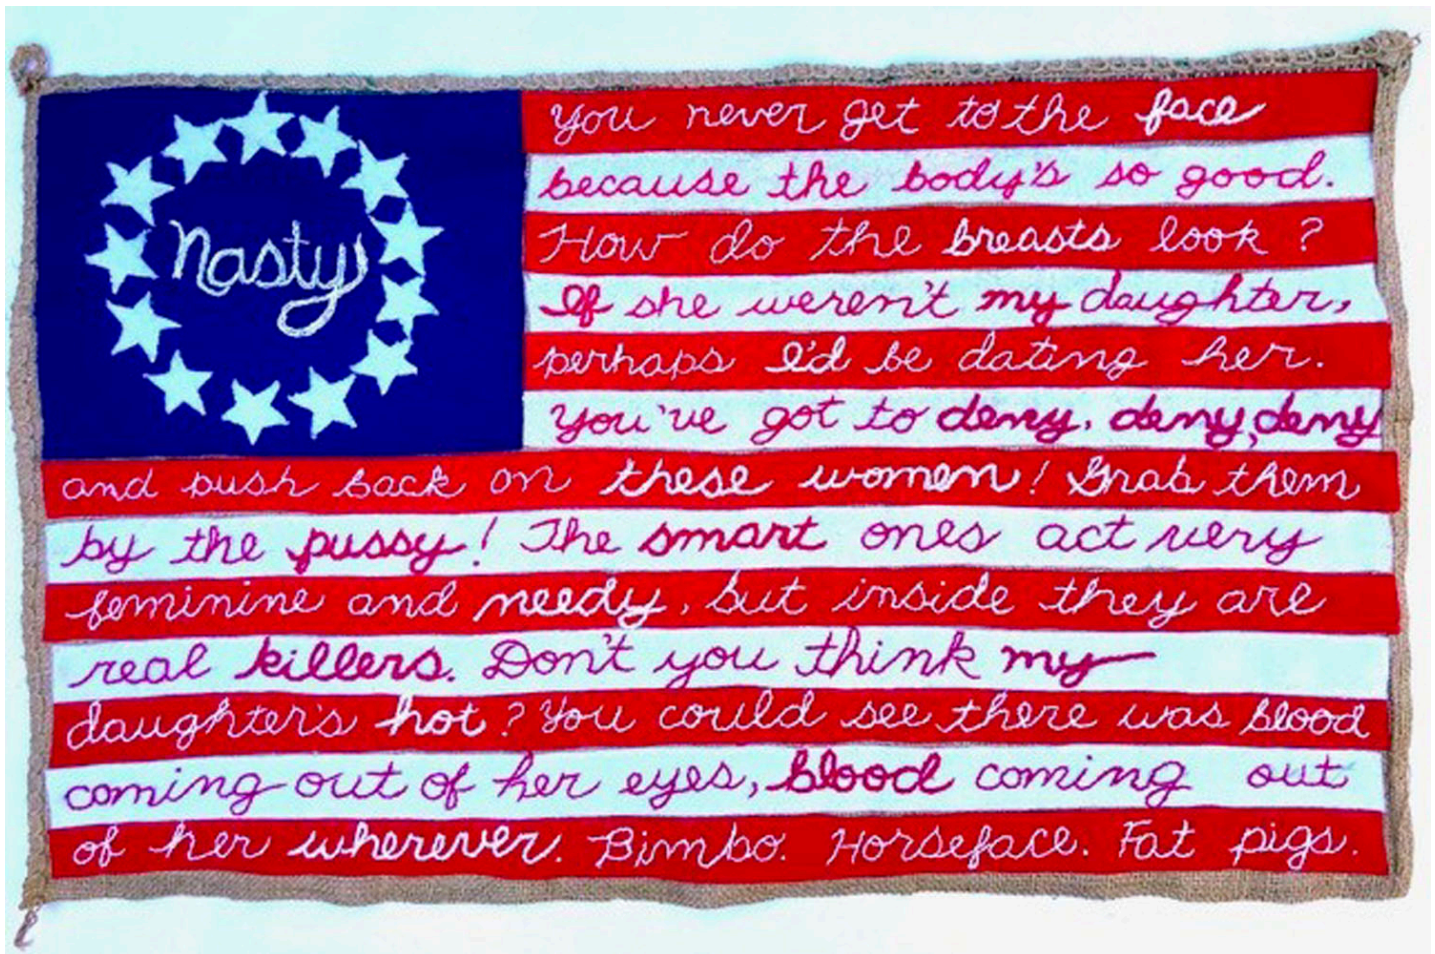

# ROBISCHON

KAREN KITCHEL, NASTY FLAG  
mixed media, 18 x 30 in