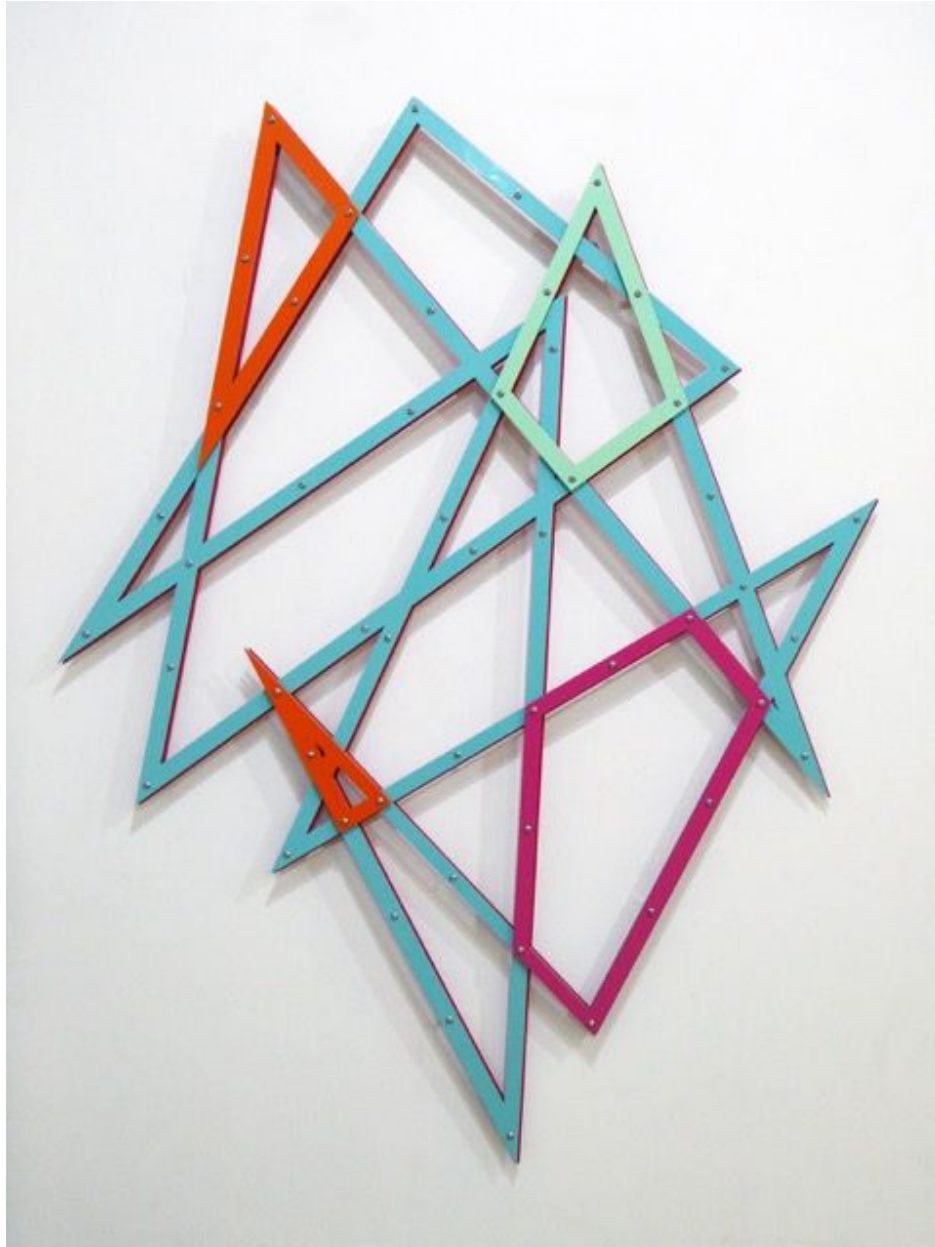

ROBISCHON

LINDA FLEMING, *STREAK*
powder-coated steel, 66 x 49 x 1 in.
FLE050