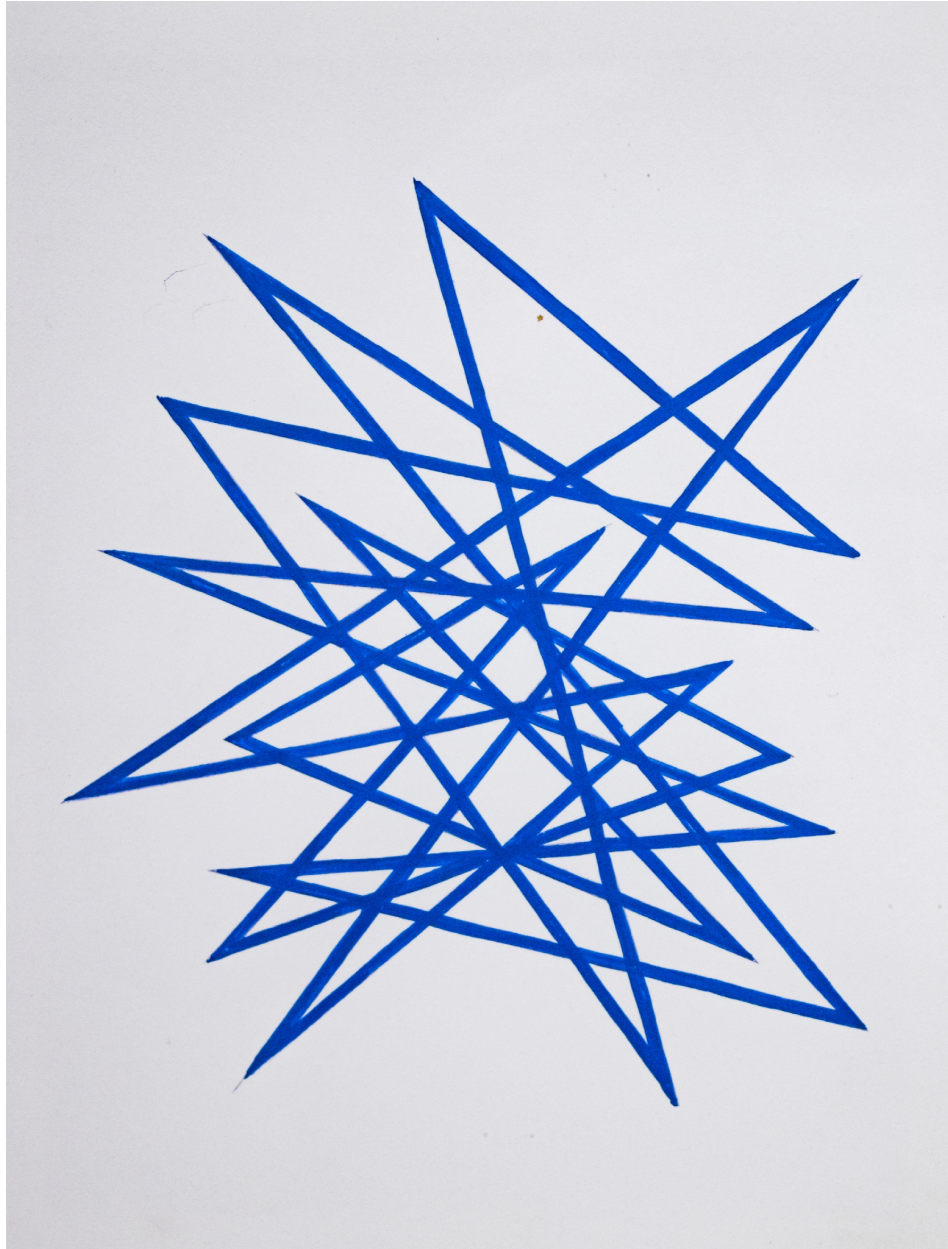

ROBISCHON

LINDA FLEMING, *GOUACHE WALL DRAWING*
graphite and gouache on paper, 12 x 9 in.
FLE084