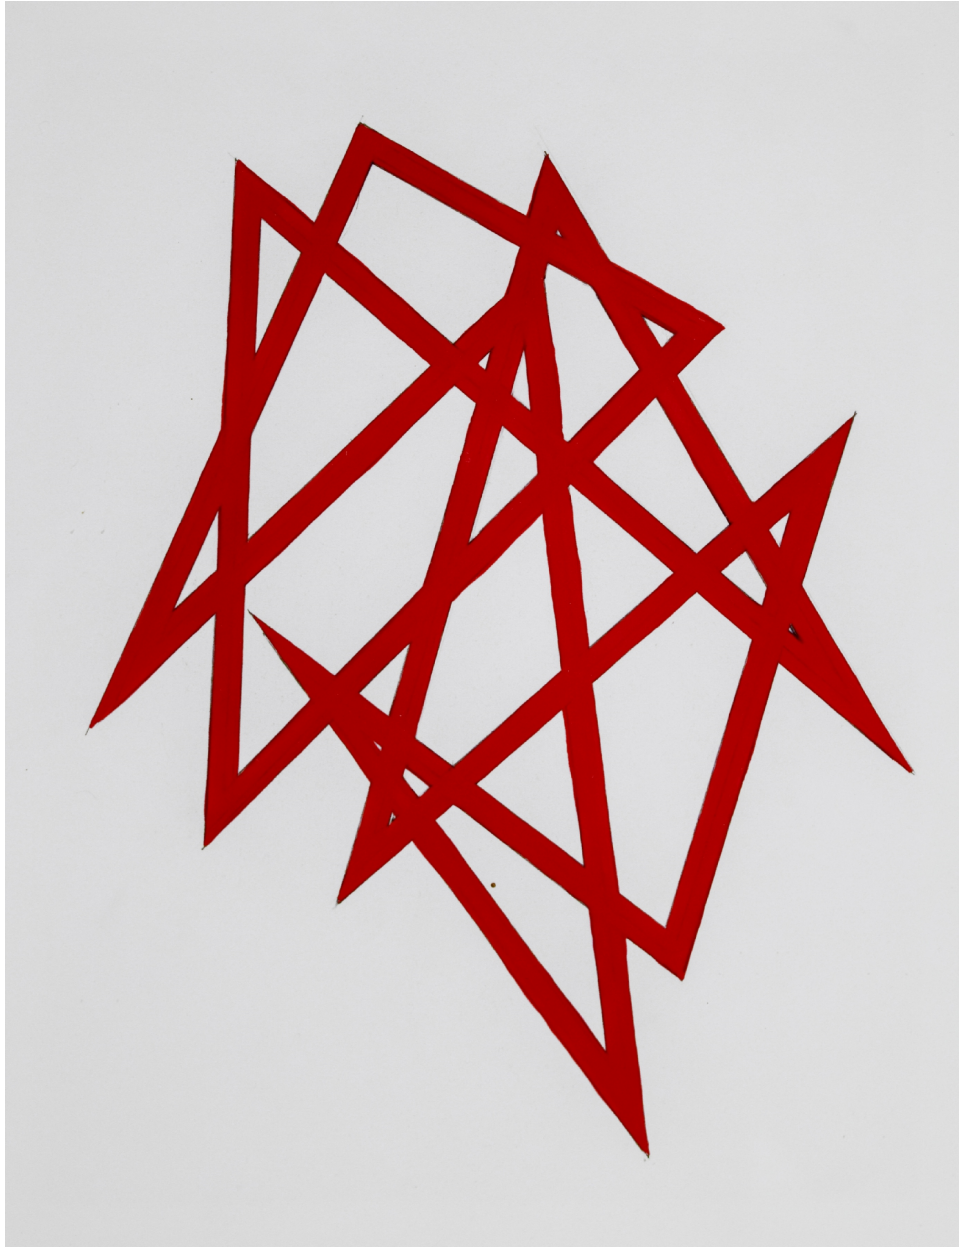

ROBISCHON

LINDA FLEMING, *GOUACHE WALL DRAWING*
graphite and gouache on paper, 9 x 12 in.
FLE082