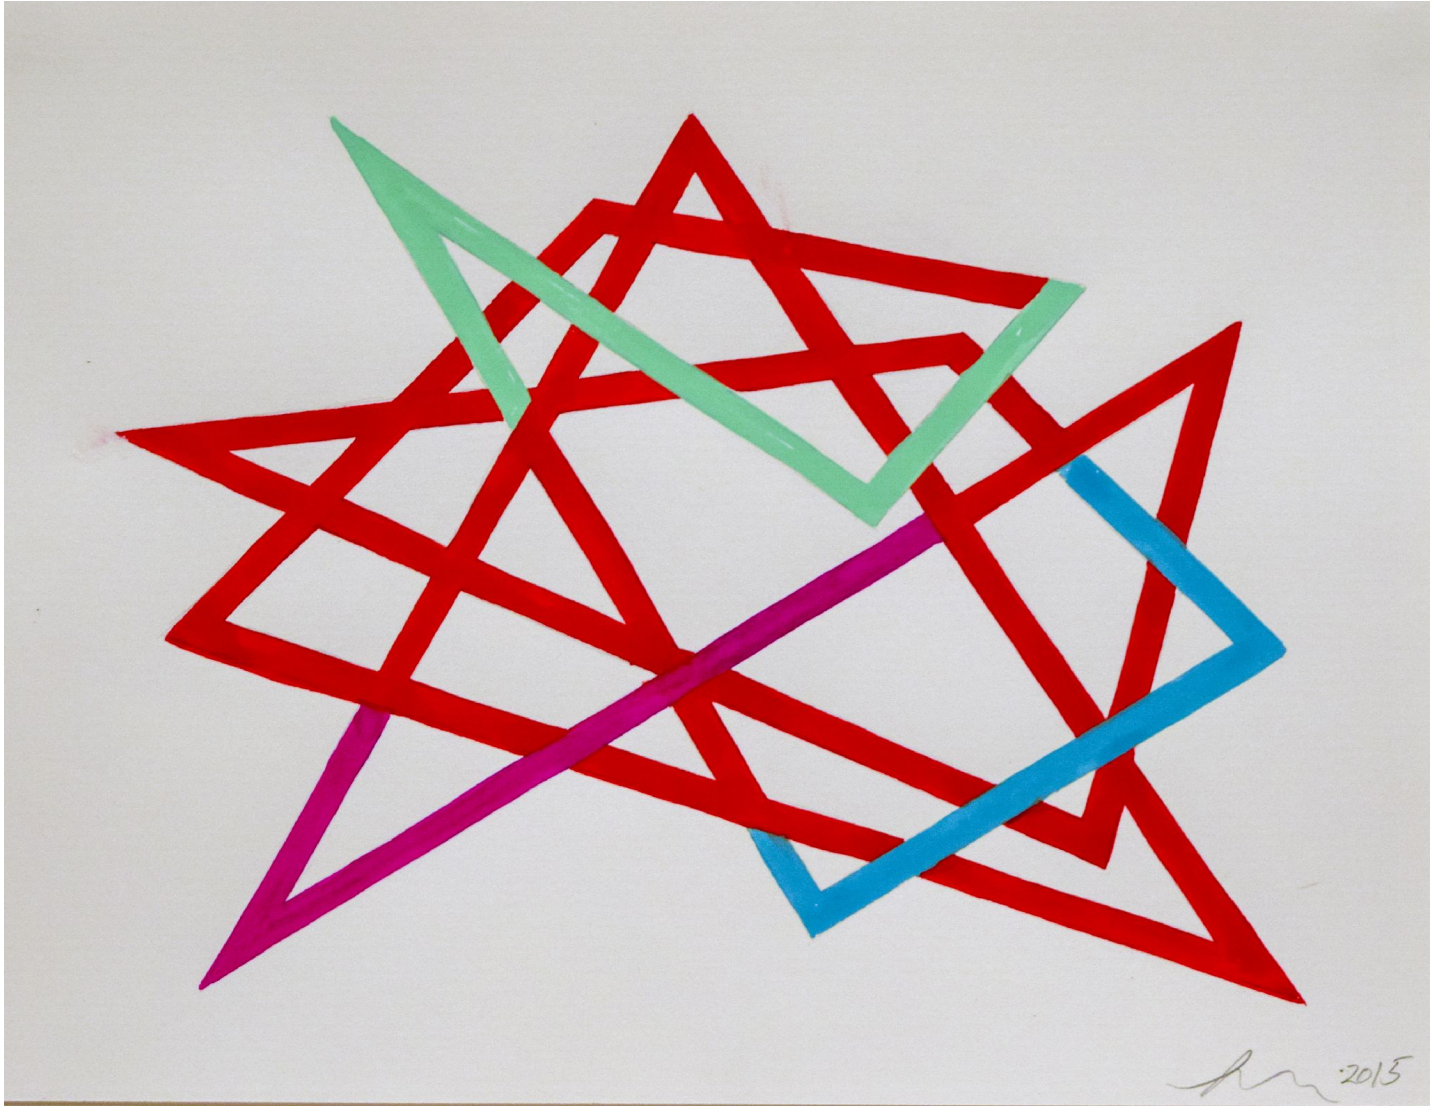

# ROBISCHON

LINDA FLEMING, *GOUACHE WALL DRAWING*  
graphite and gouache on paper, 9 x 12 in. (22.9 x 30.5 cm)  
FLE063