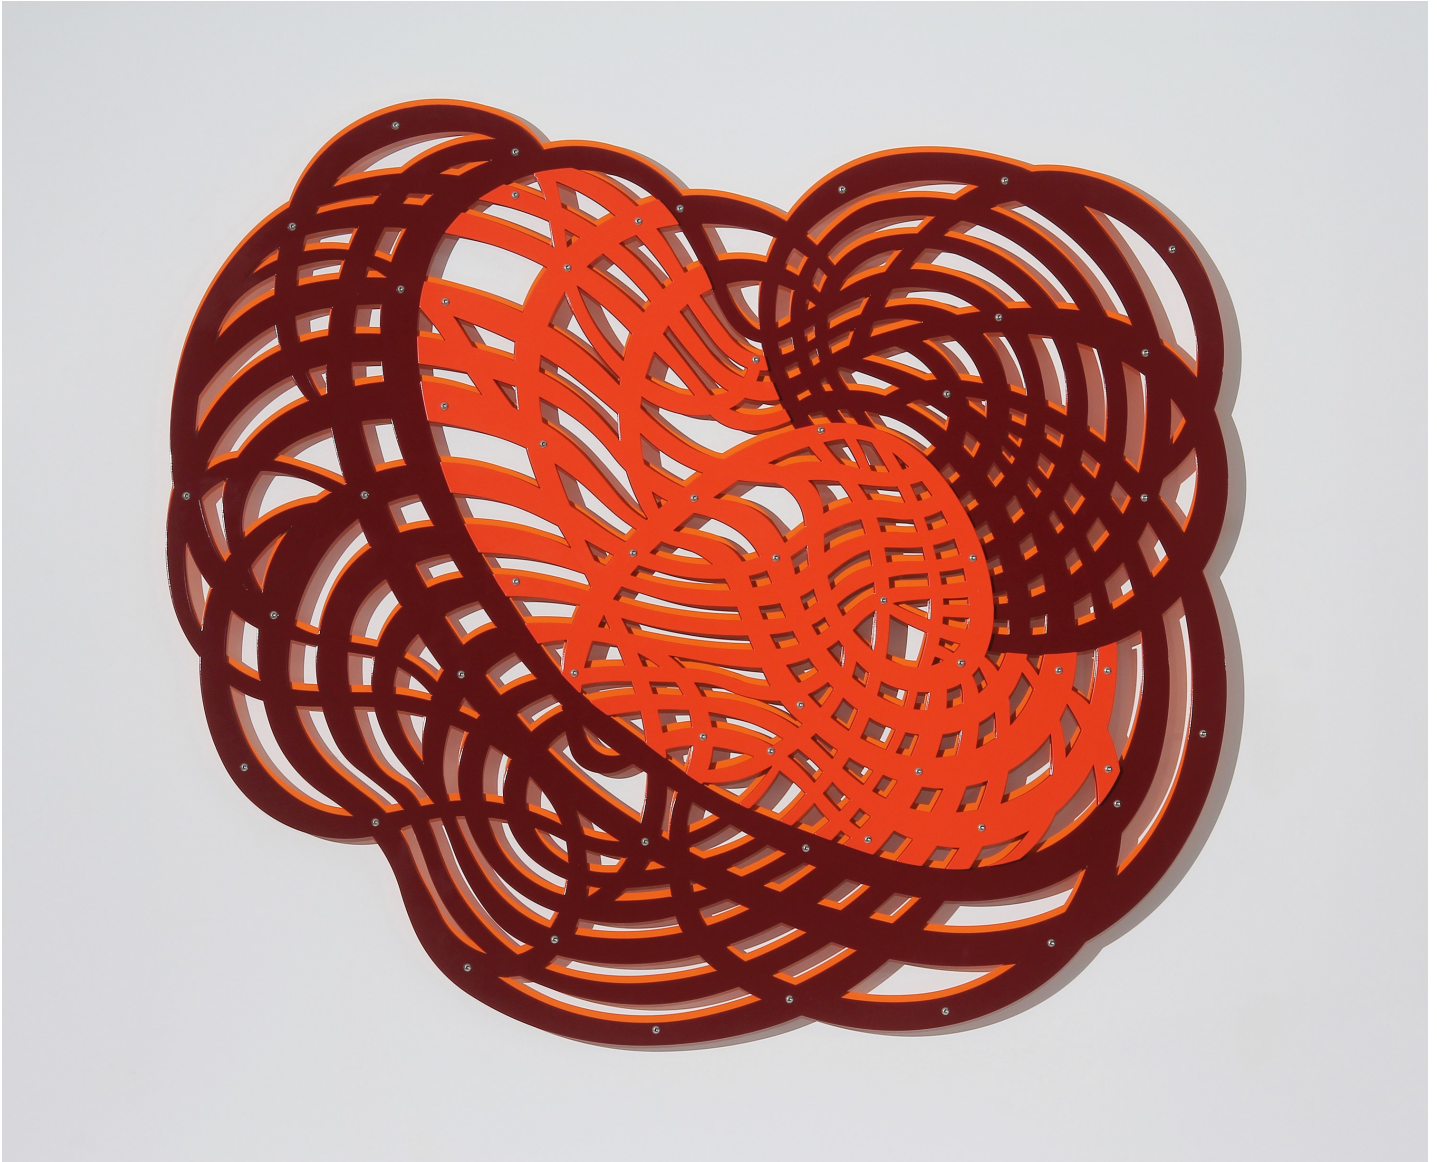

ROBISCHON

LINDA FLEMING, *RED TUMBLE*
powder-coated steel, 56 x 48 x 2 in.
FLE040