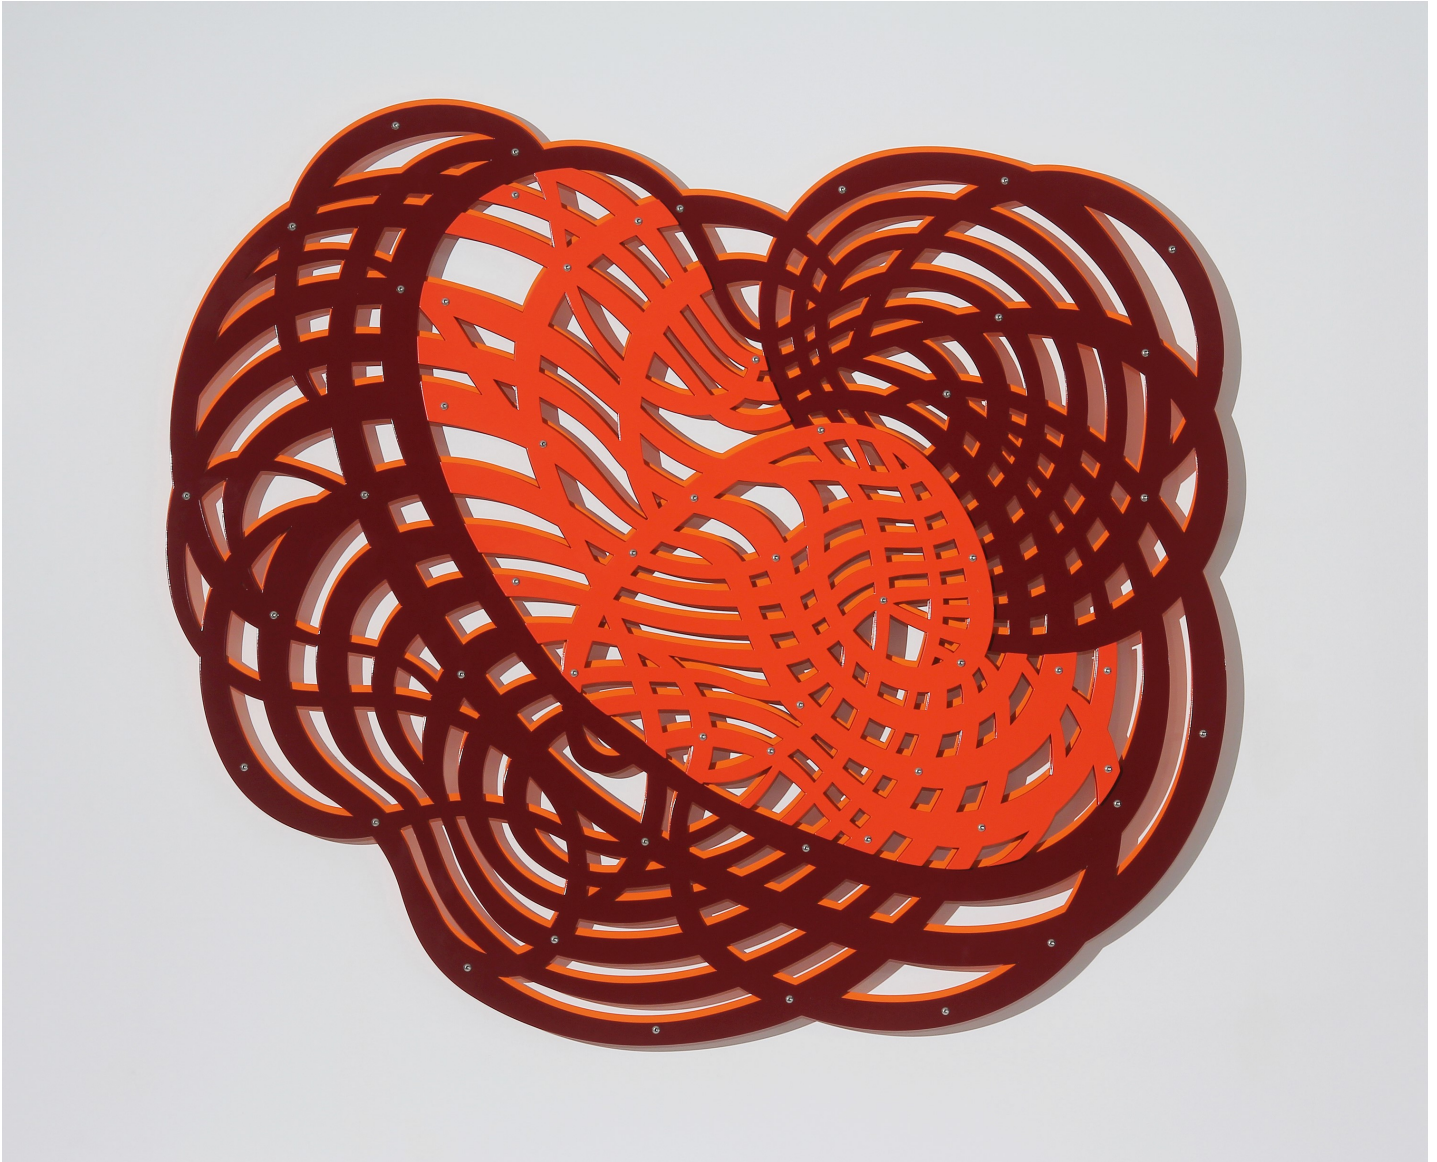

# ROBISCHON

LINDA FLEMING, *RED TUMBLE*  
powder-coated steel, 56 x 48 x 2 in.  
FLE040