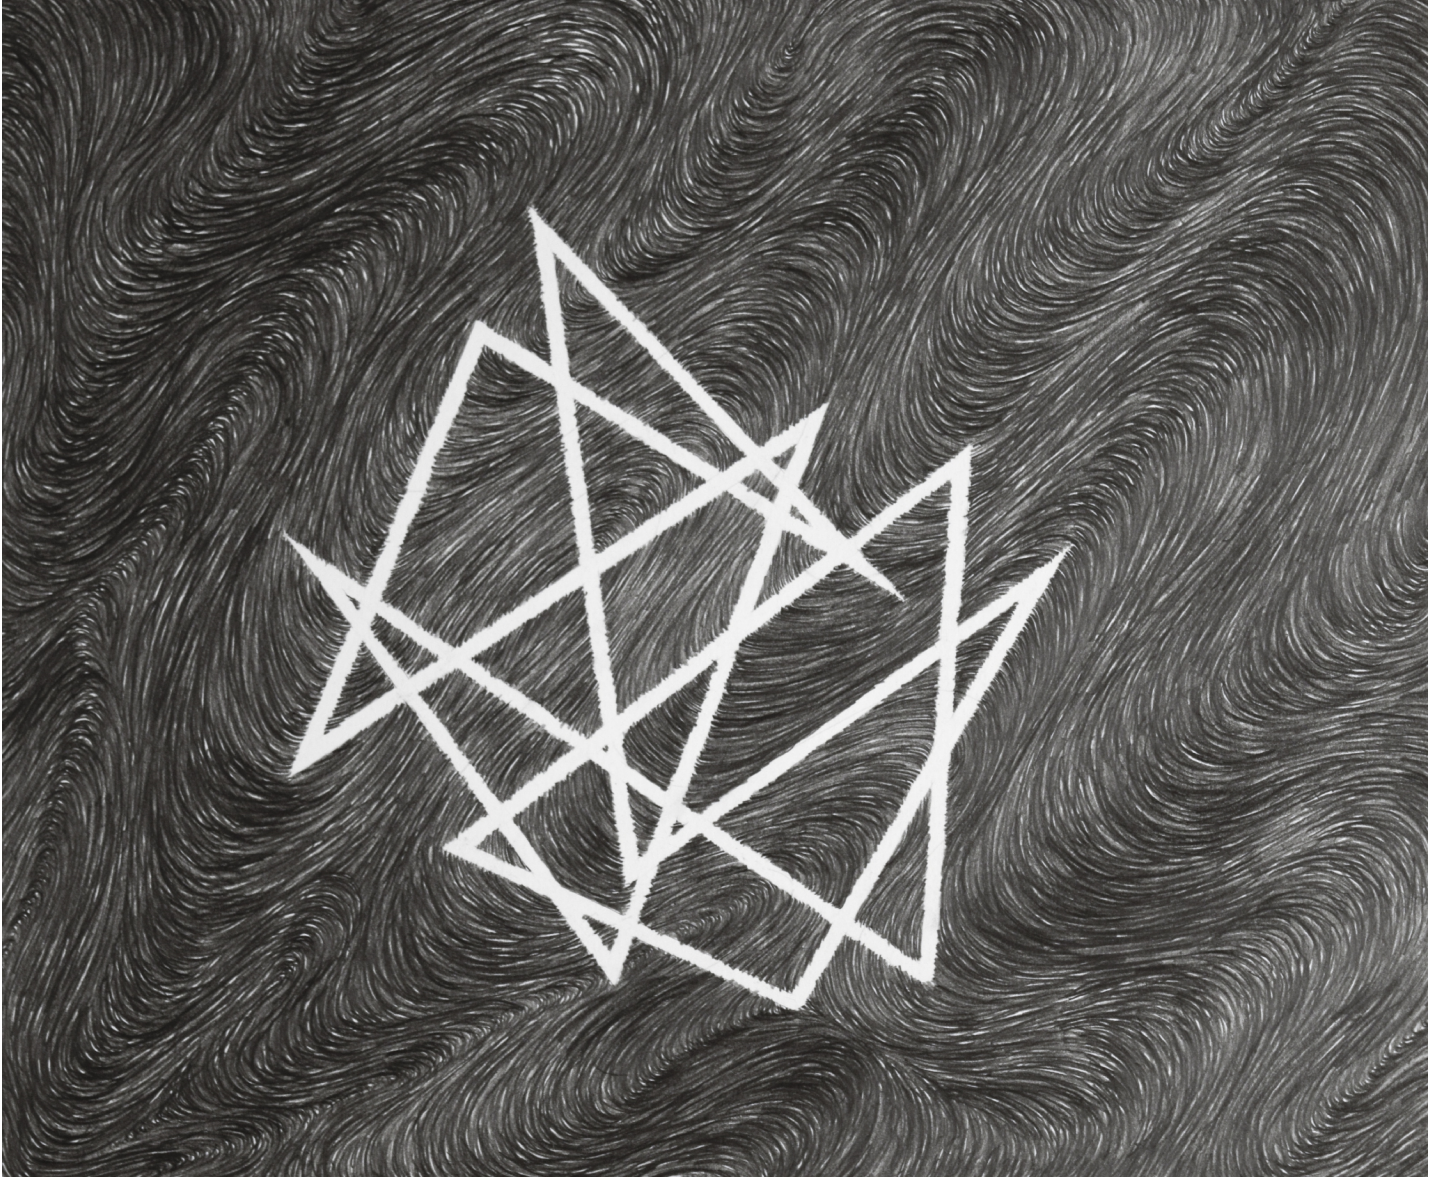

# ROBISCHON

LINDA FLEMING, *GRAPHITE WALL DRAWING*  
Graphite on Paper, 14 x 17 in.  
FLE091