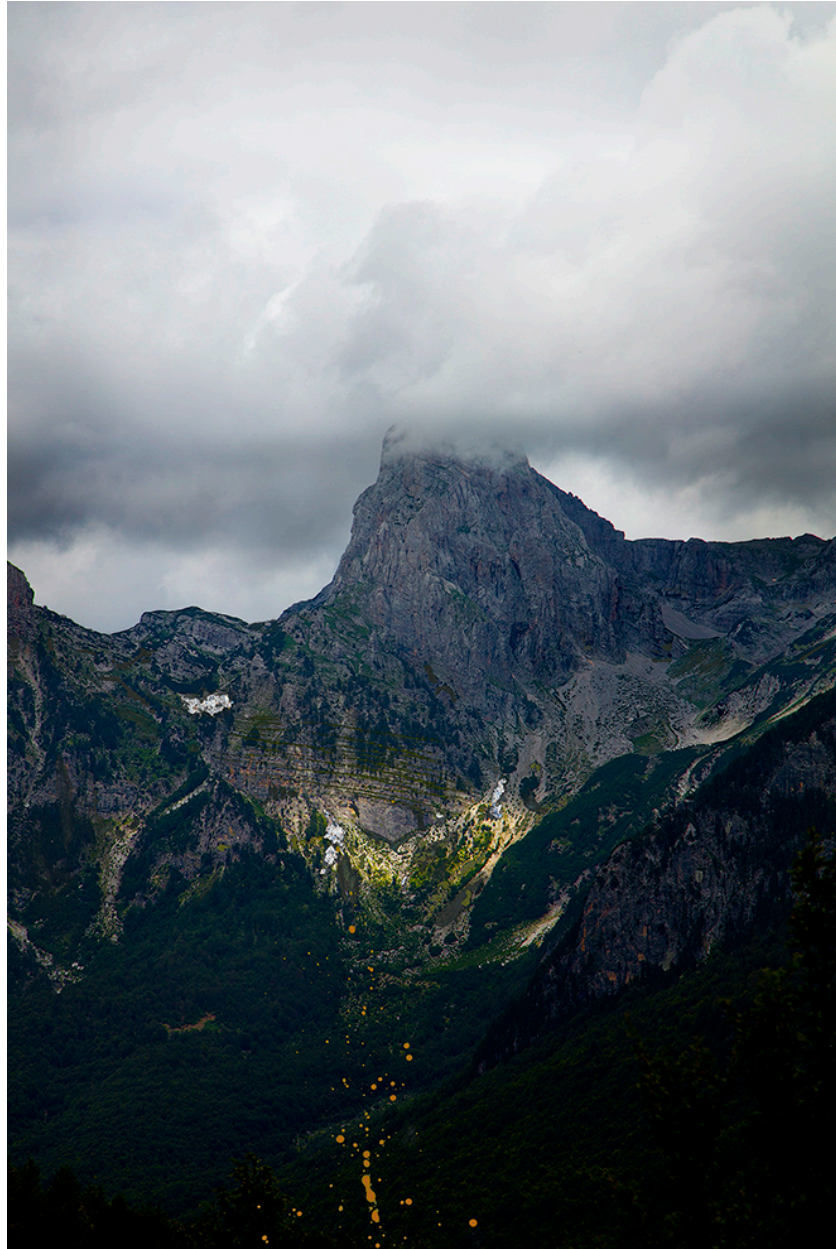

# ROBISCHON

ELENA DORFMAN, *TRANSMUTATION 4 (GREEN VALLEY)* Ed. 6

chromogenic print with mixed media mounted on  
Dibond, 50 x 33 in. (127 x 83.8 cm)

EDO037