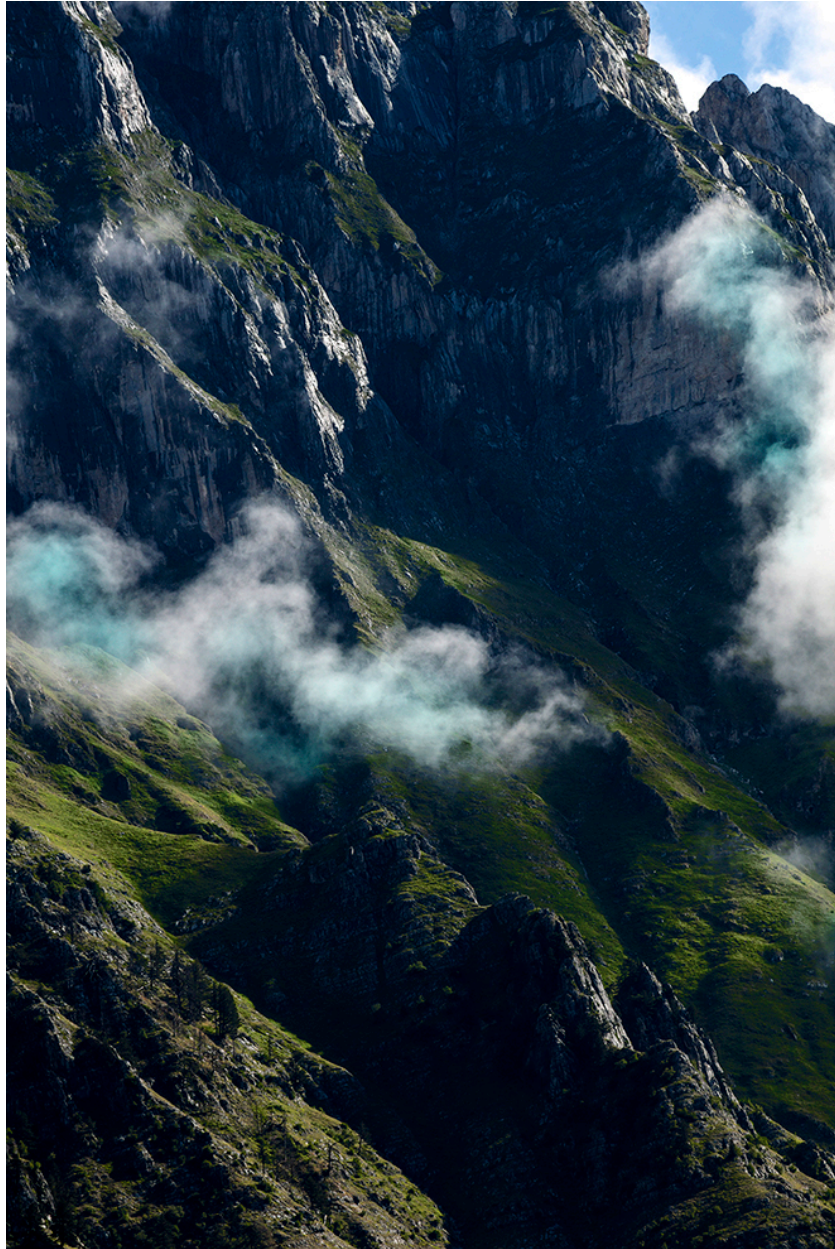

ROBISCHON

ELENA DORFMAN, *TRANSMUTATION 2 (GOLD
DOME) Ed. 6*

chromogenic print with mixed media, 22 carat gold and
palladium leaf mounted on Dibond, 87 x 58 in. (221 x
147.3 cm)
EDO035

Robischon Gallery | 303.298.7788 | mail@robischongallery.com