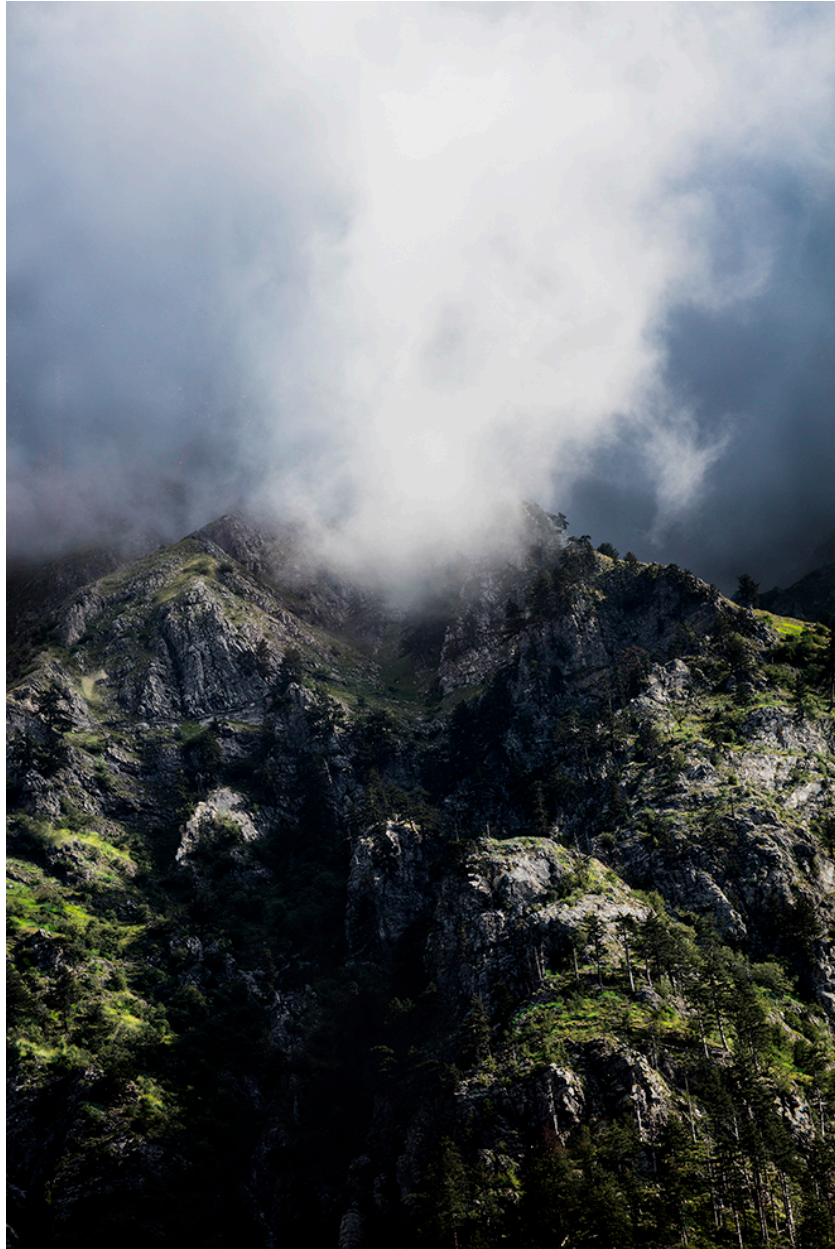

ROBISCHON

ELENA DORFMAN, *TRANSMUTATION 6 (VOLCANO)*

Ed. 6

chromogenic print with mixed media and palladium leaf
mounted on Dibond, 50 x 33 in. (127 x 83.8 cm)

EDO039