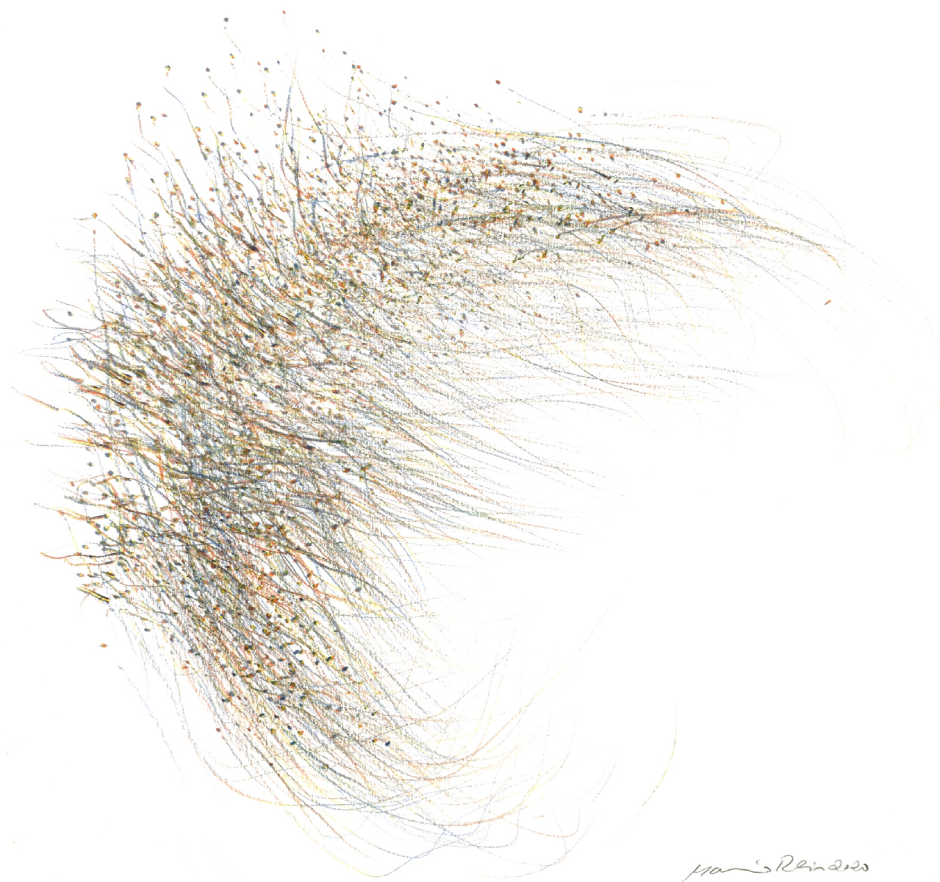

ROBISCHON

MARIO REIS, *BLIND DRAWING*
colored pencil on paper, 22 x 18 in.
MR221