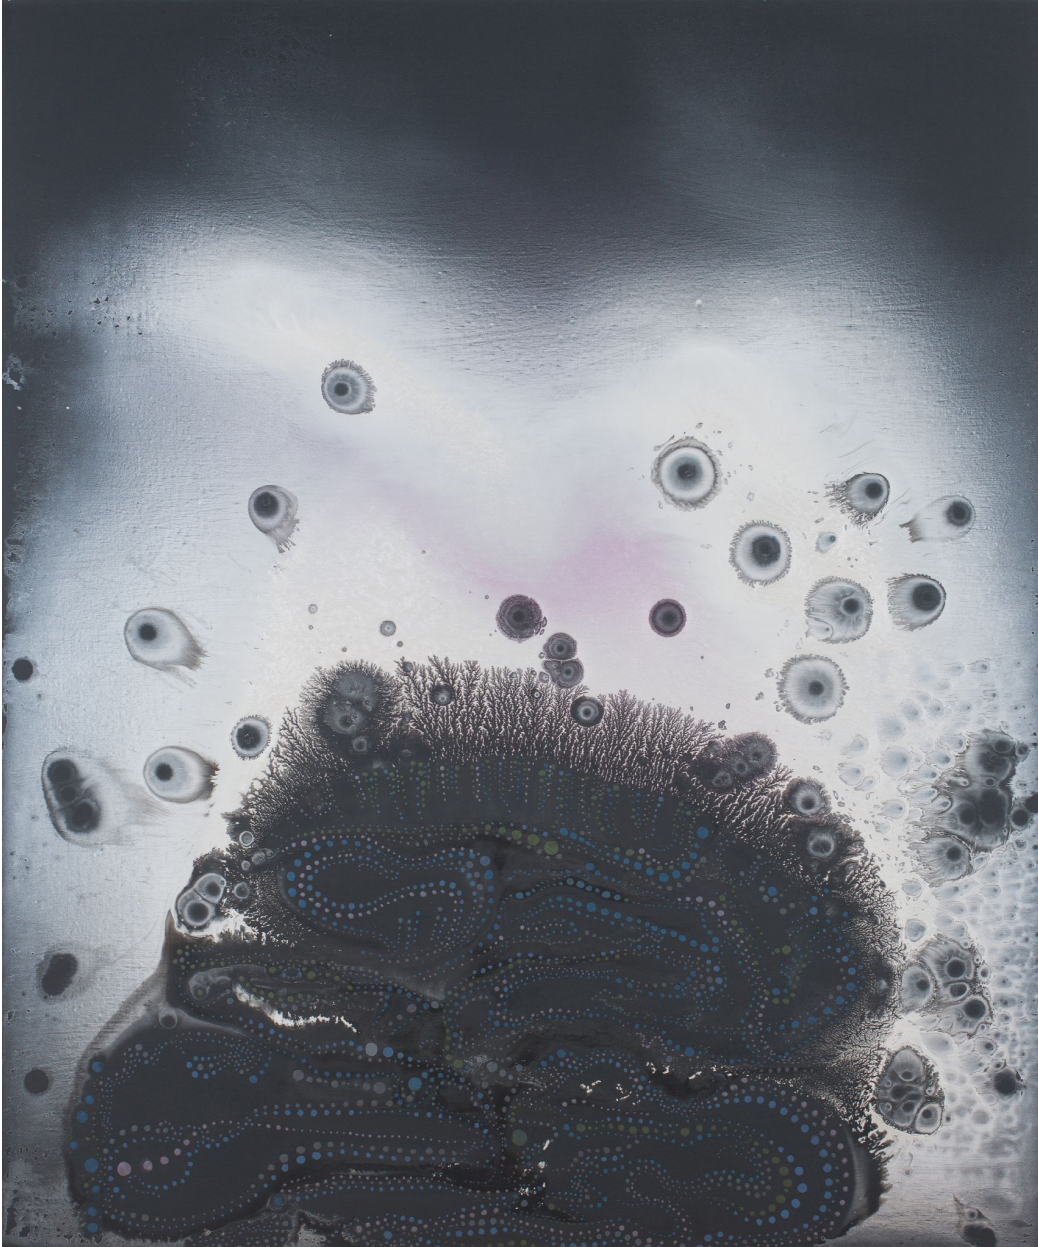

ROBISCHON

BARBARA TAKENAGA, *SIDELONG*
acrylic on linen, 54 x 45 in. (137.2 x 114.3 cm)
TAK011