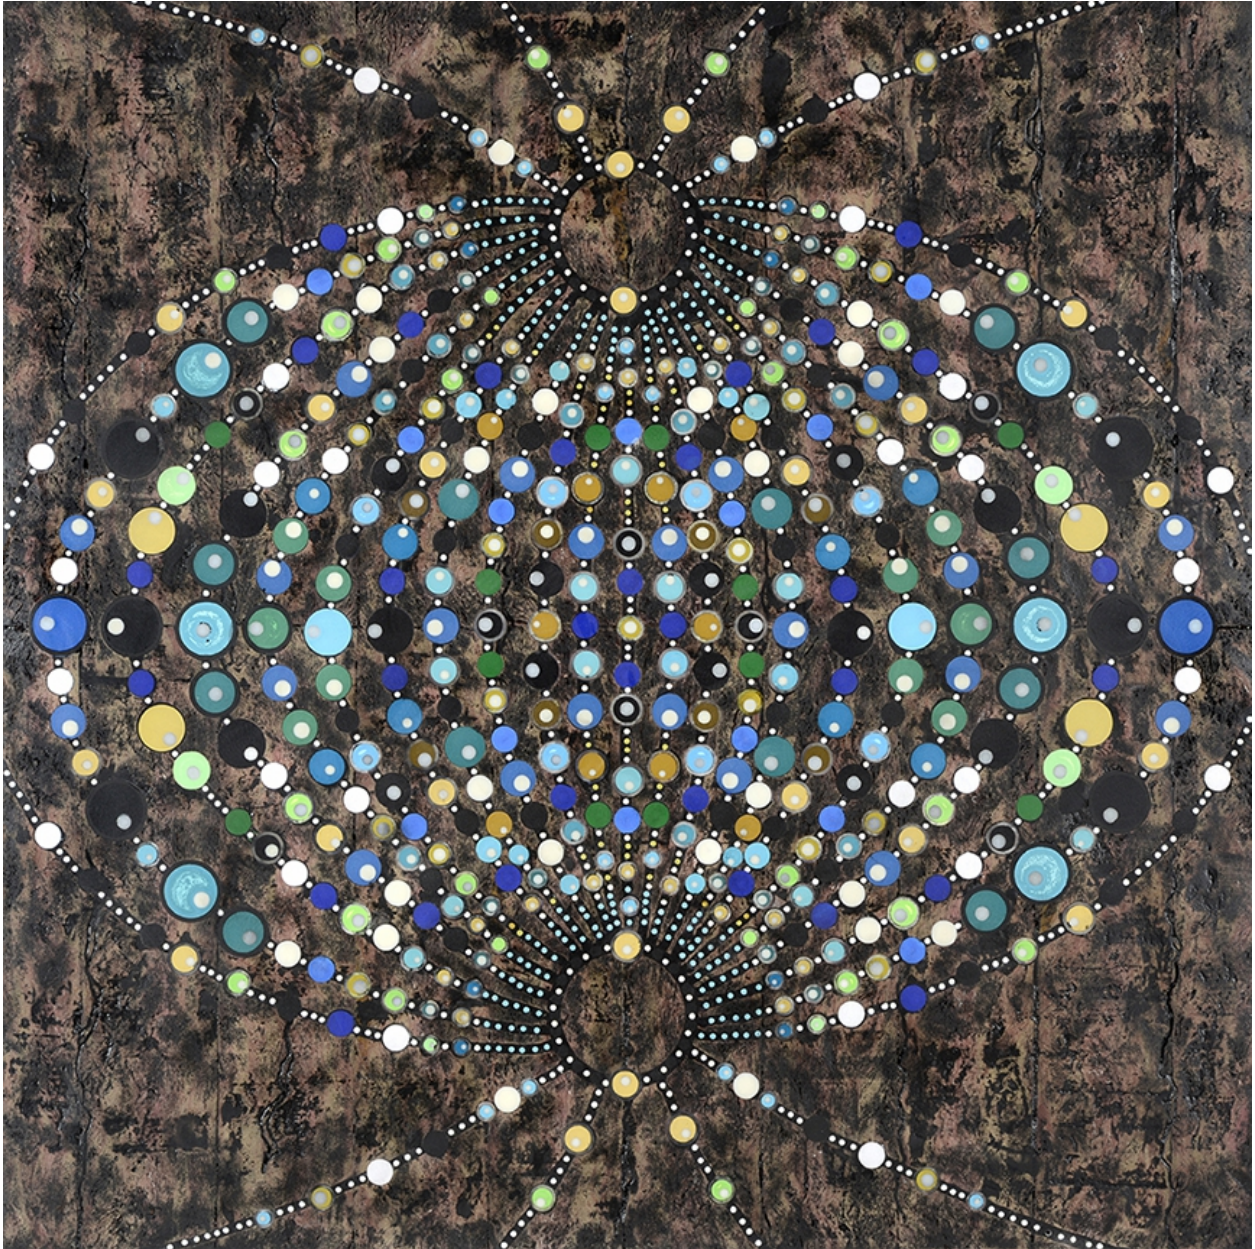

# ROBISCHON

TERRY MAKER, *FIELD LINES (BLUE)*  
mixed media, 48 x 48 x 3 in.  
TM199