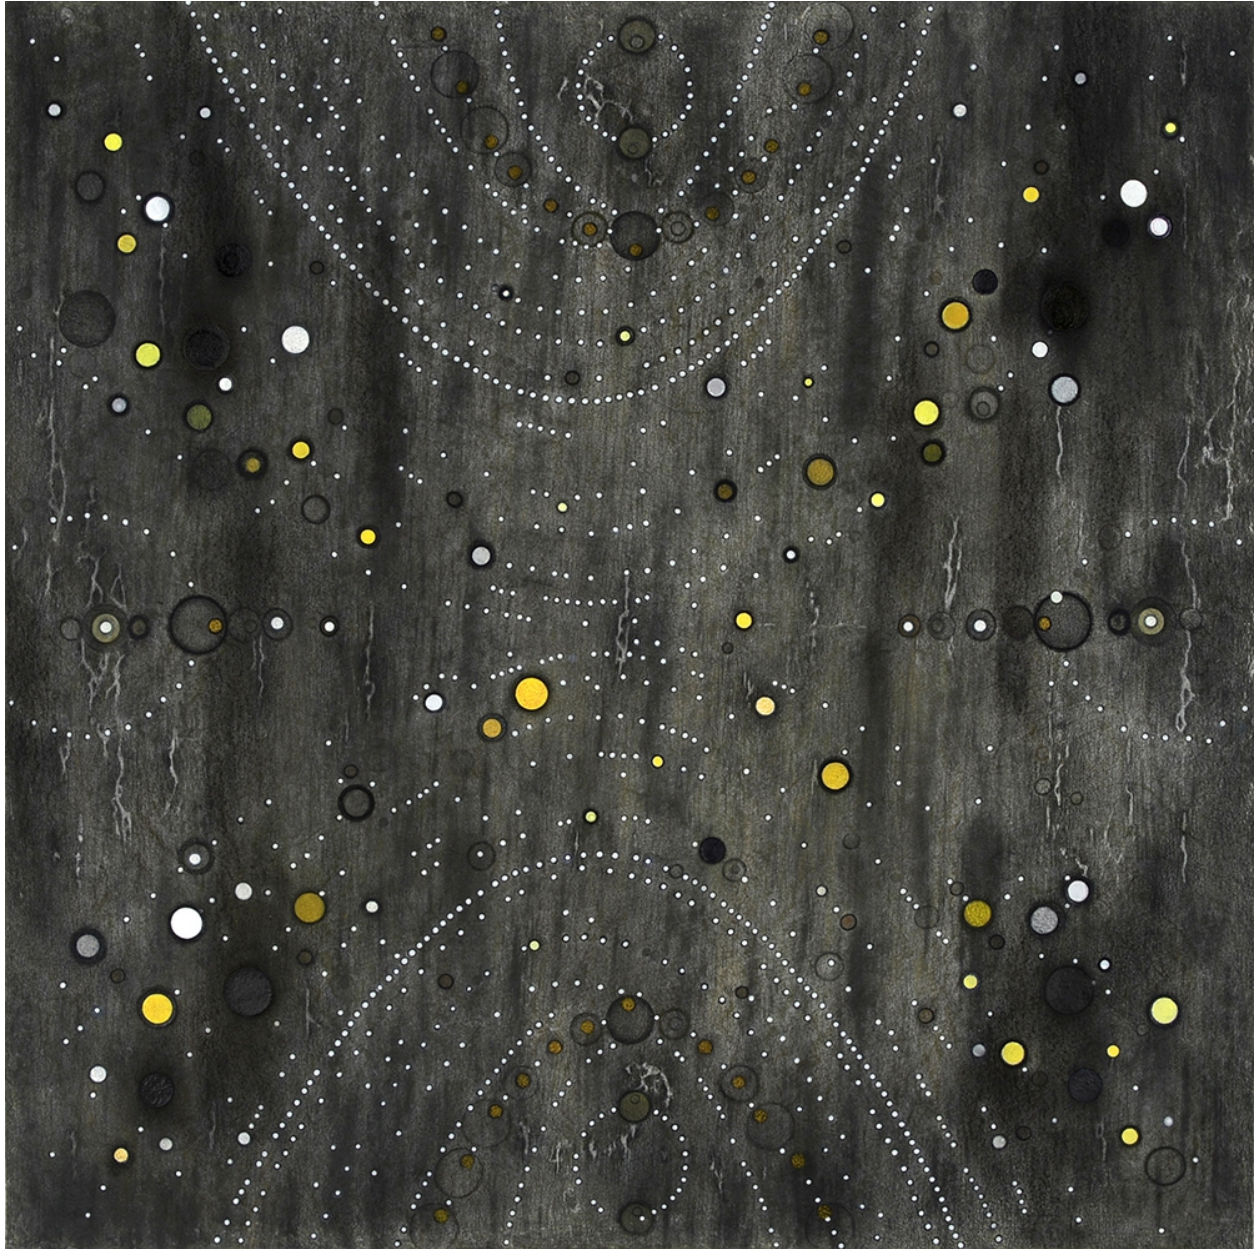

# ROBISCHON

TERRY MAKER, *FIELD LINES (YELLOW)*  
Prismacolor on paper, 48 x 48 in.  
TM202