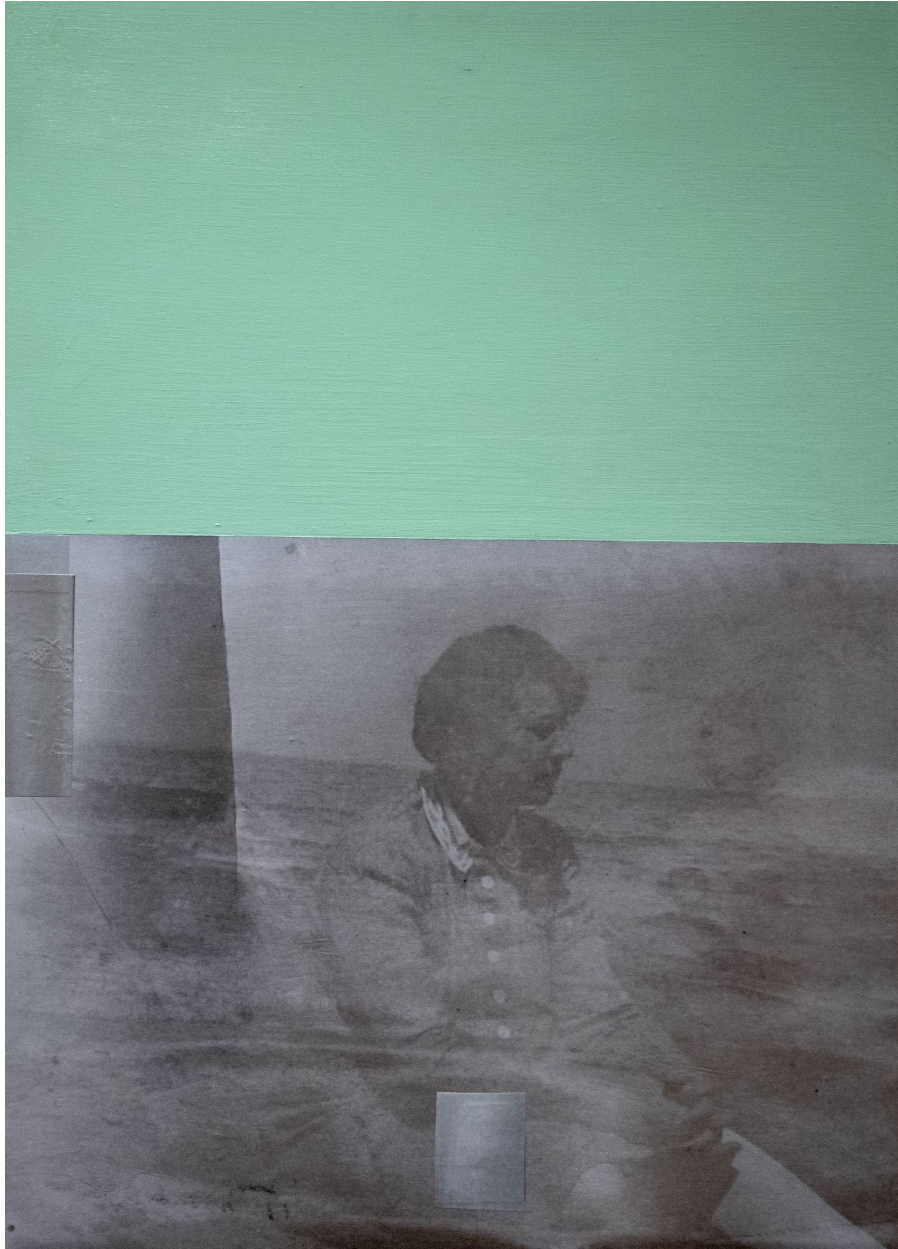

ROBISCHON

TOM JUDD, *SHE BY THE SEA*
mixed media on panel, 36 x 26 in.
TJ126