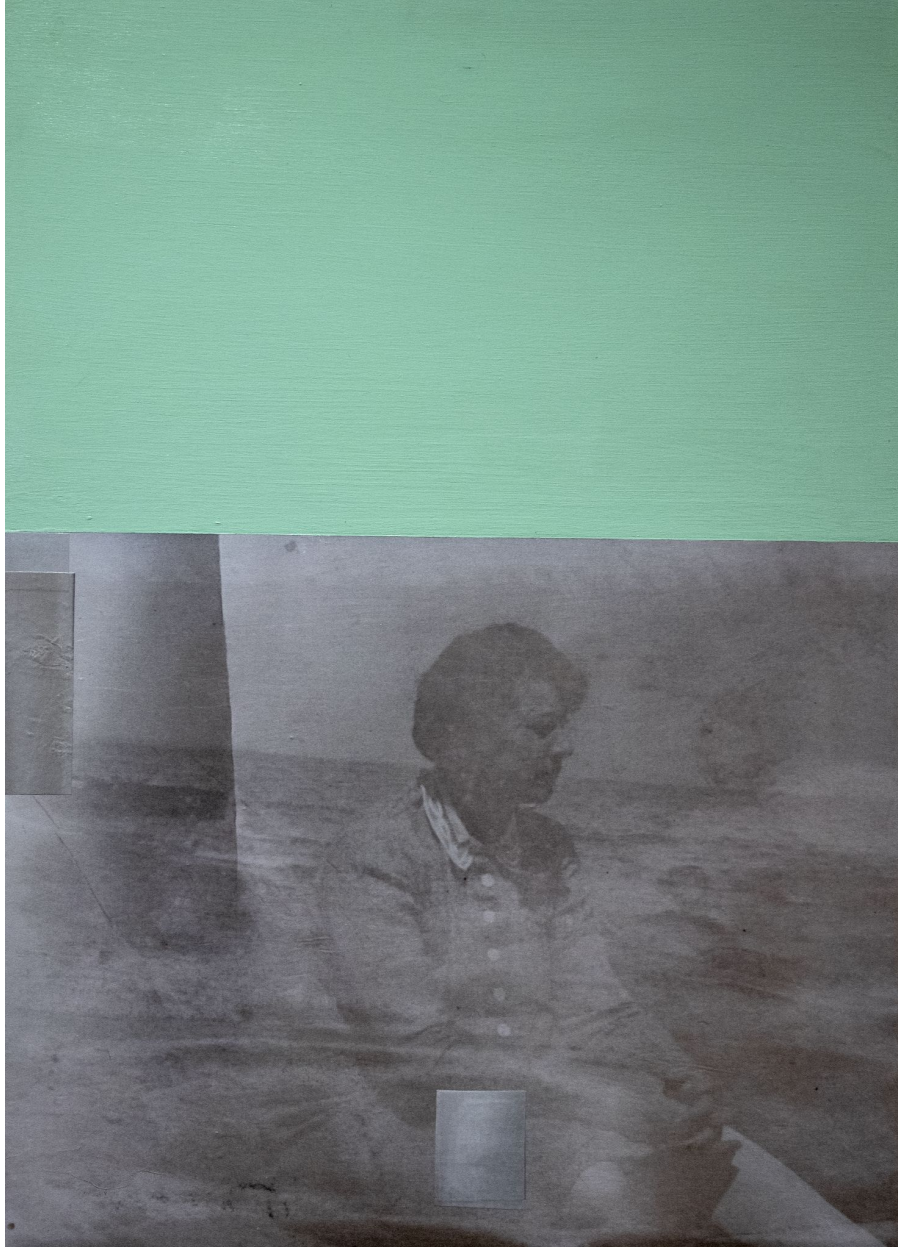

# ROBISCHON

TOM JUDD, *SHE BY THE SEA*  
mixed media on panel, 36 x 26 in.  
TJ126