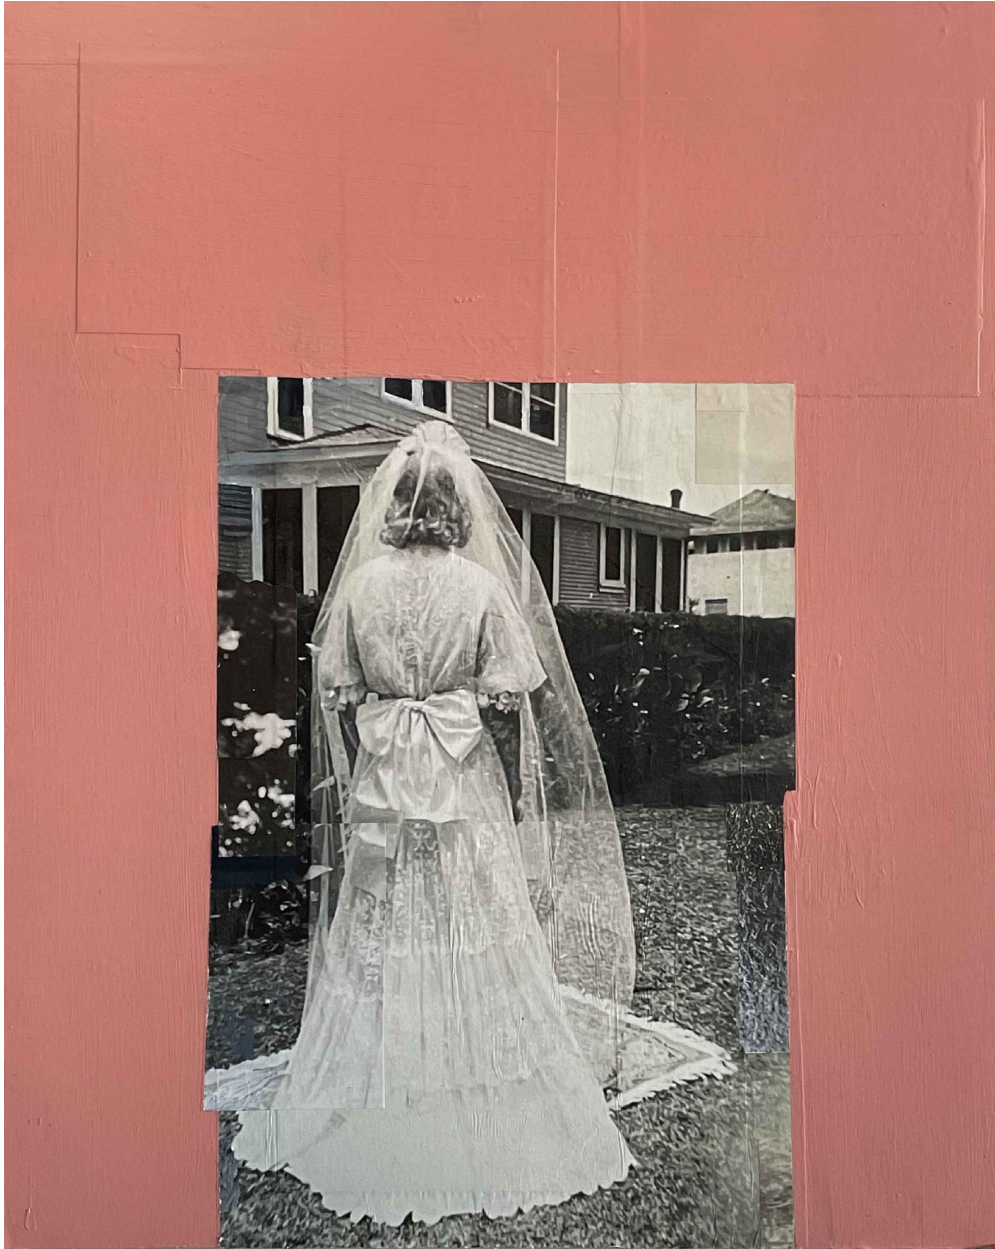

# ROBISCHON

TOM JUDD, *HOMESICK BRIDE*  
mixed media on panel, 40 x 32 in.  
TJ129