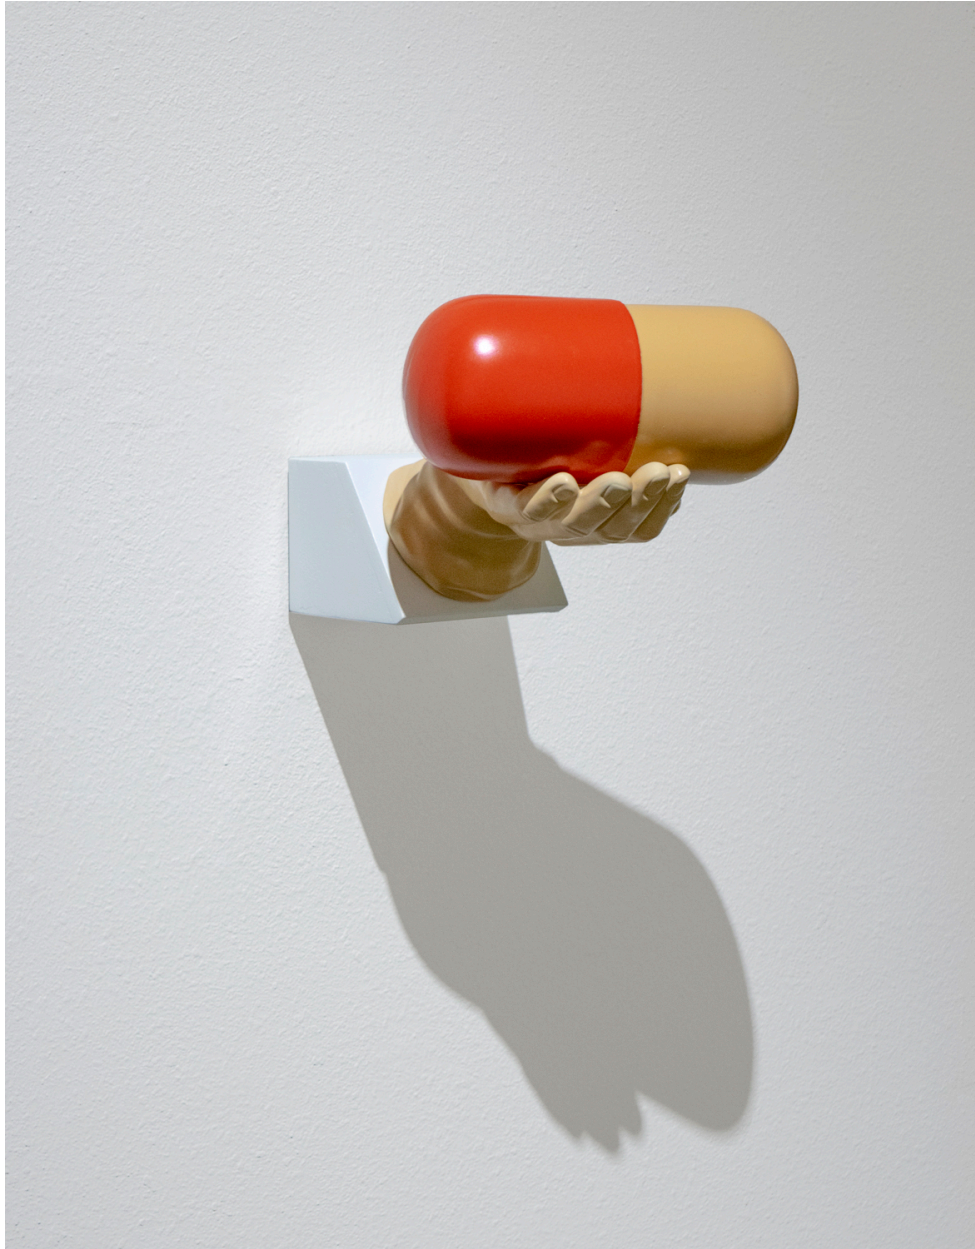

# ROBISCHON

TERRY MAKER, *THE GREAT PHYSICIAN*  
vacuum fomed capsule, ceramic hand, wooden wall wedge, 10 x  
12 x 15 in.  
TM205