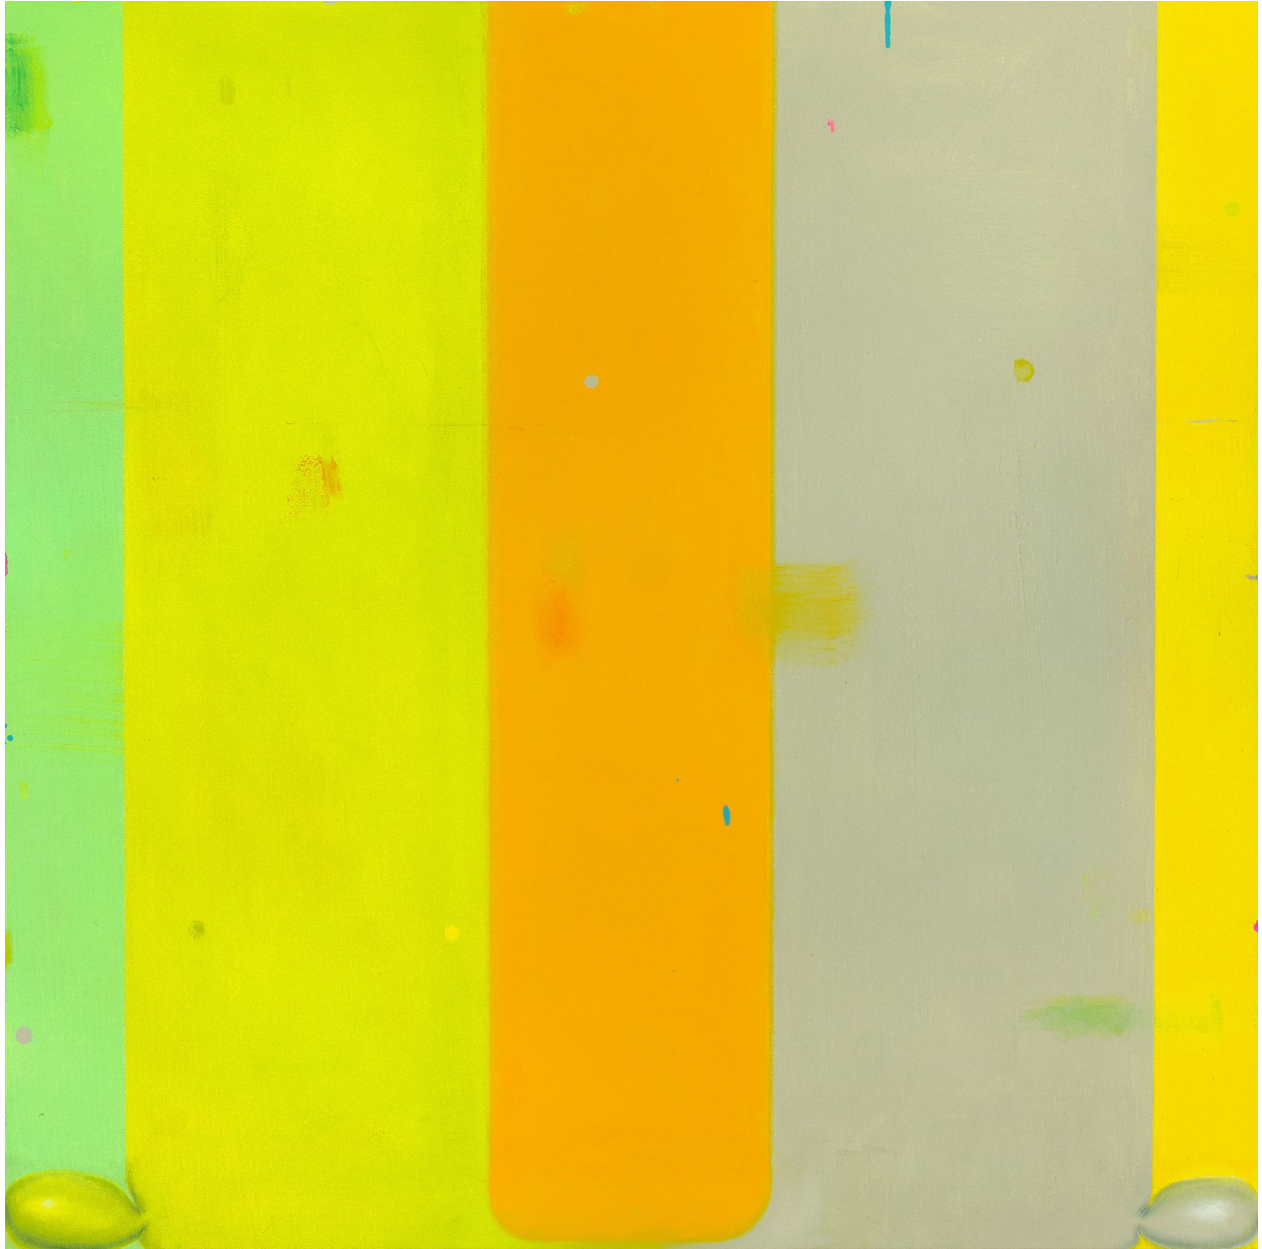

ROBISCHON

DEBORAH ZLOTSKY, *GEMINI*
oil on canvas, 36 x 36 in.
ZLO079