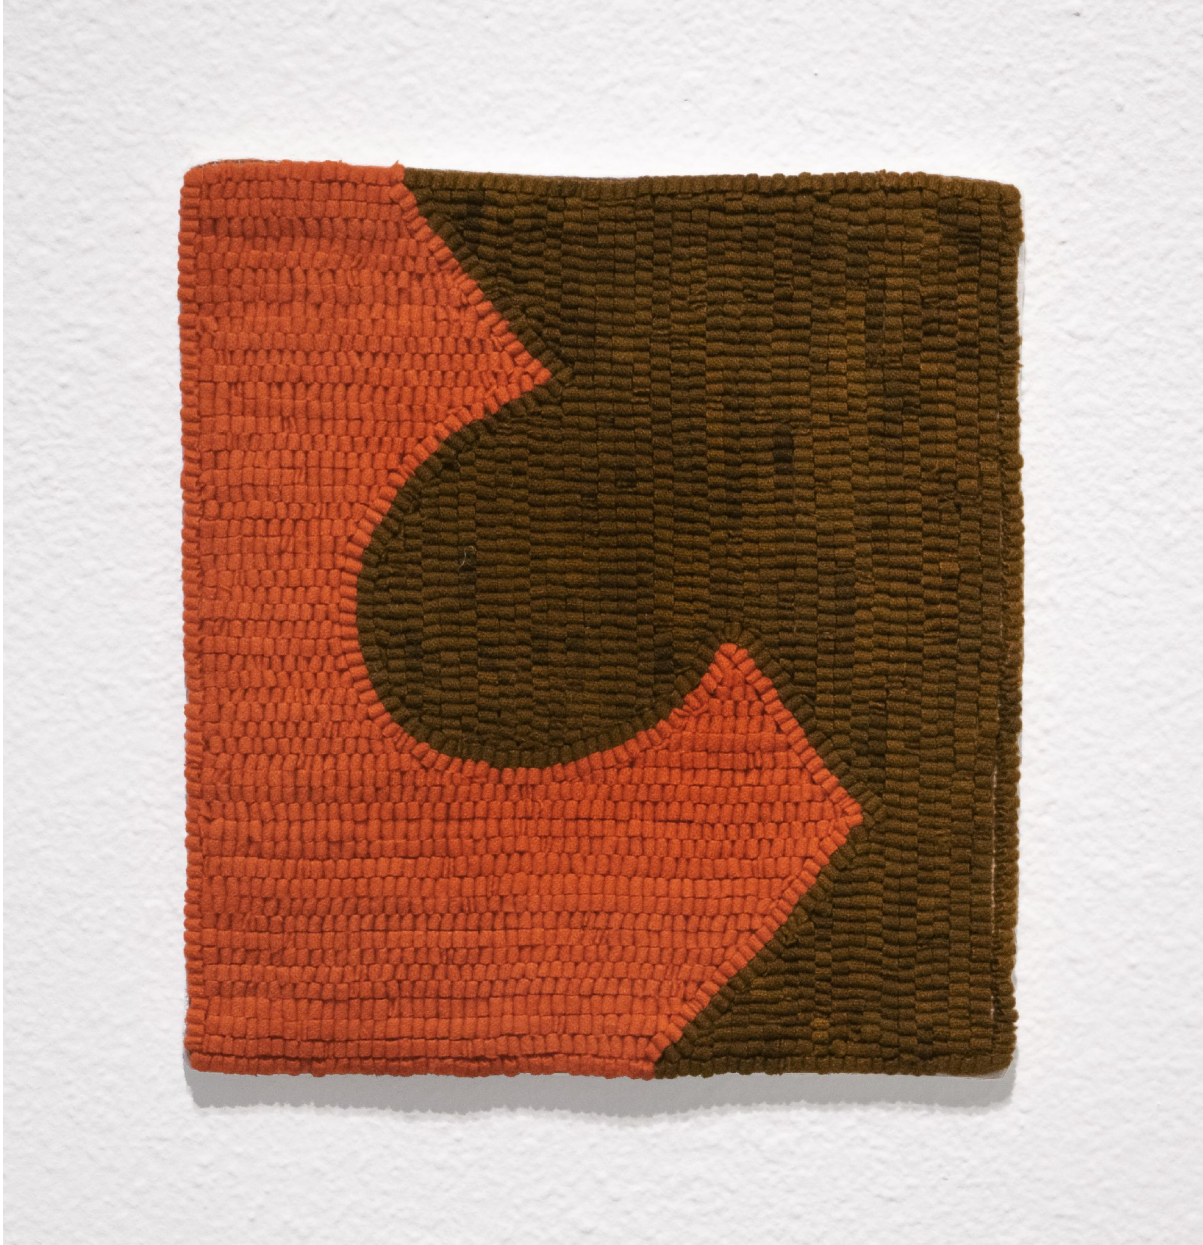

ROBISCHON

ALTOON SULTAN, *RED/BROWN GROUND*
hand-dyed wool on linen, 11 x 10 in.
ASU001