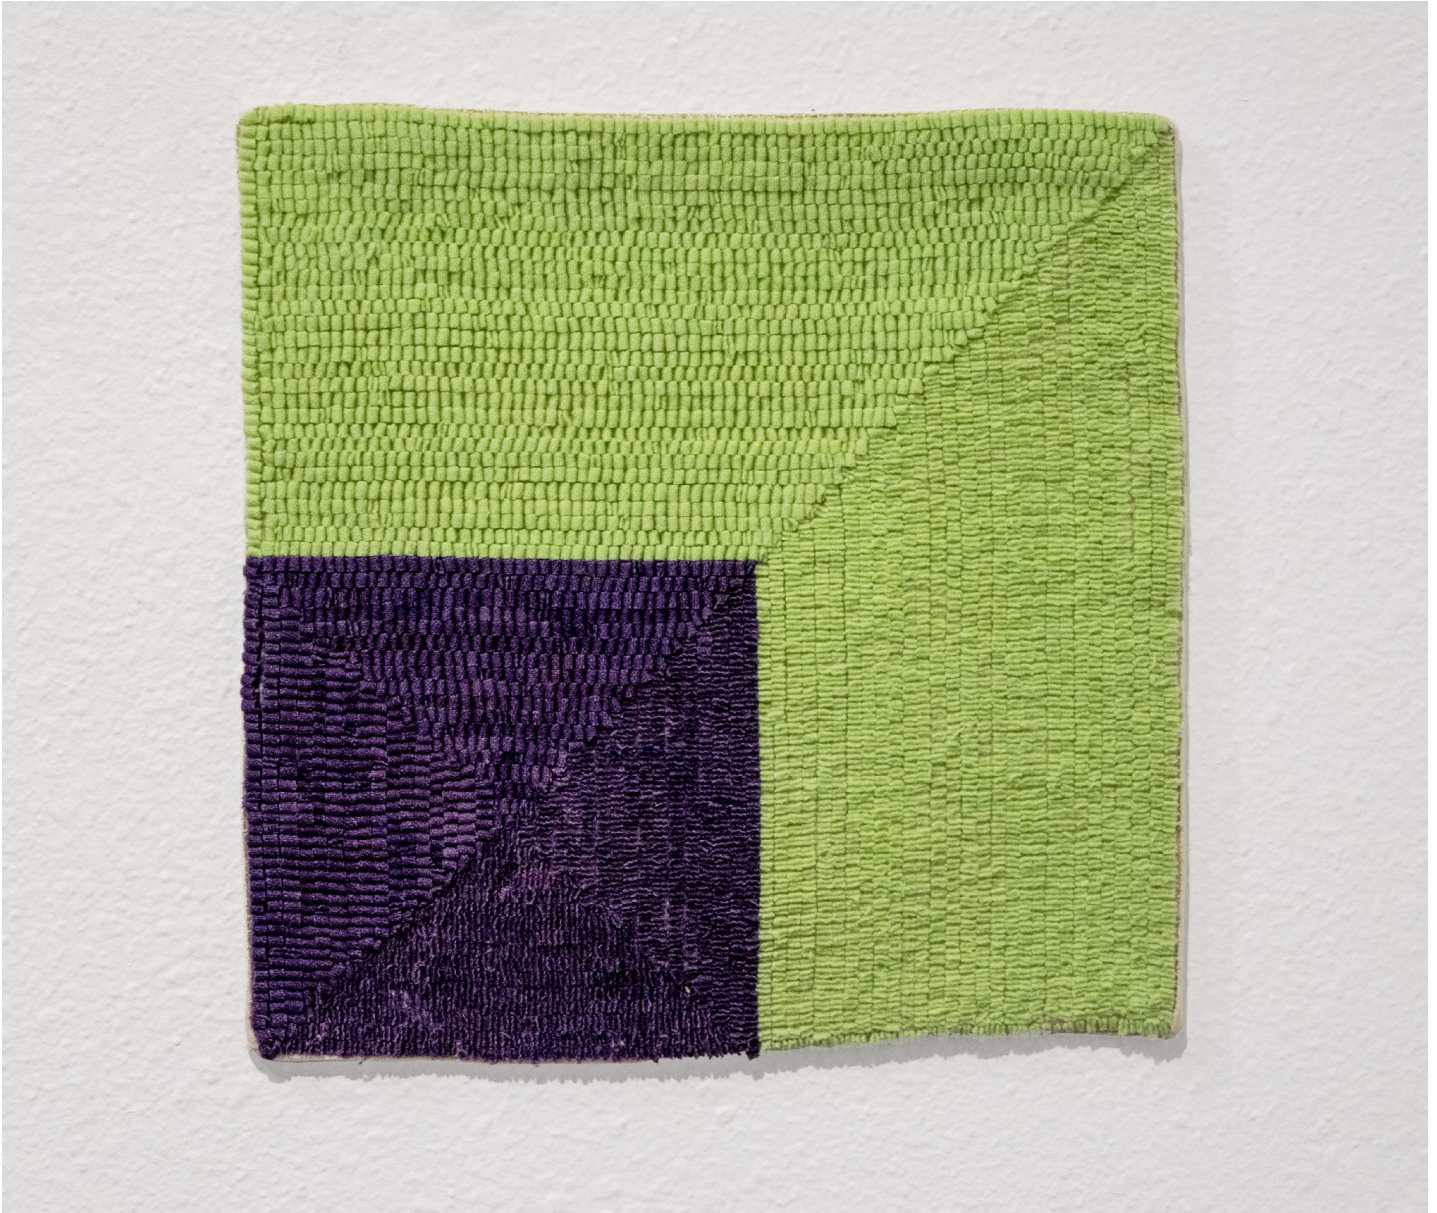

# ROBISCHON

ALTOON SULTAN, *PURPLE SQUARE*  
hand-dyed wool on linen, 13 x 13 in.  
ASU008